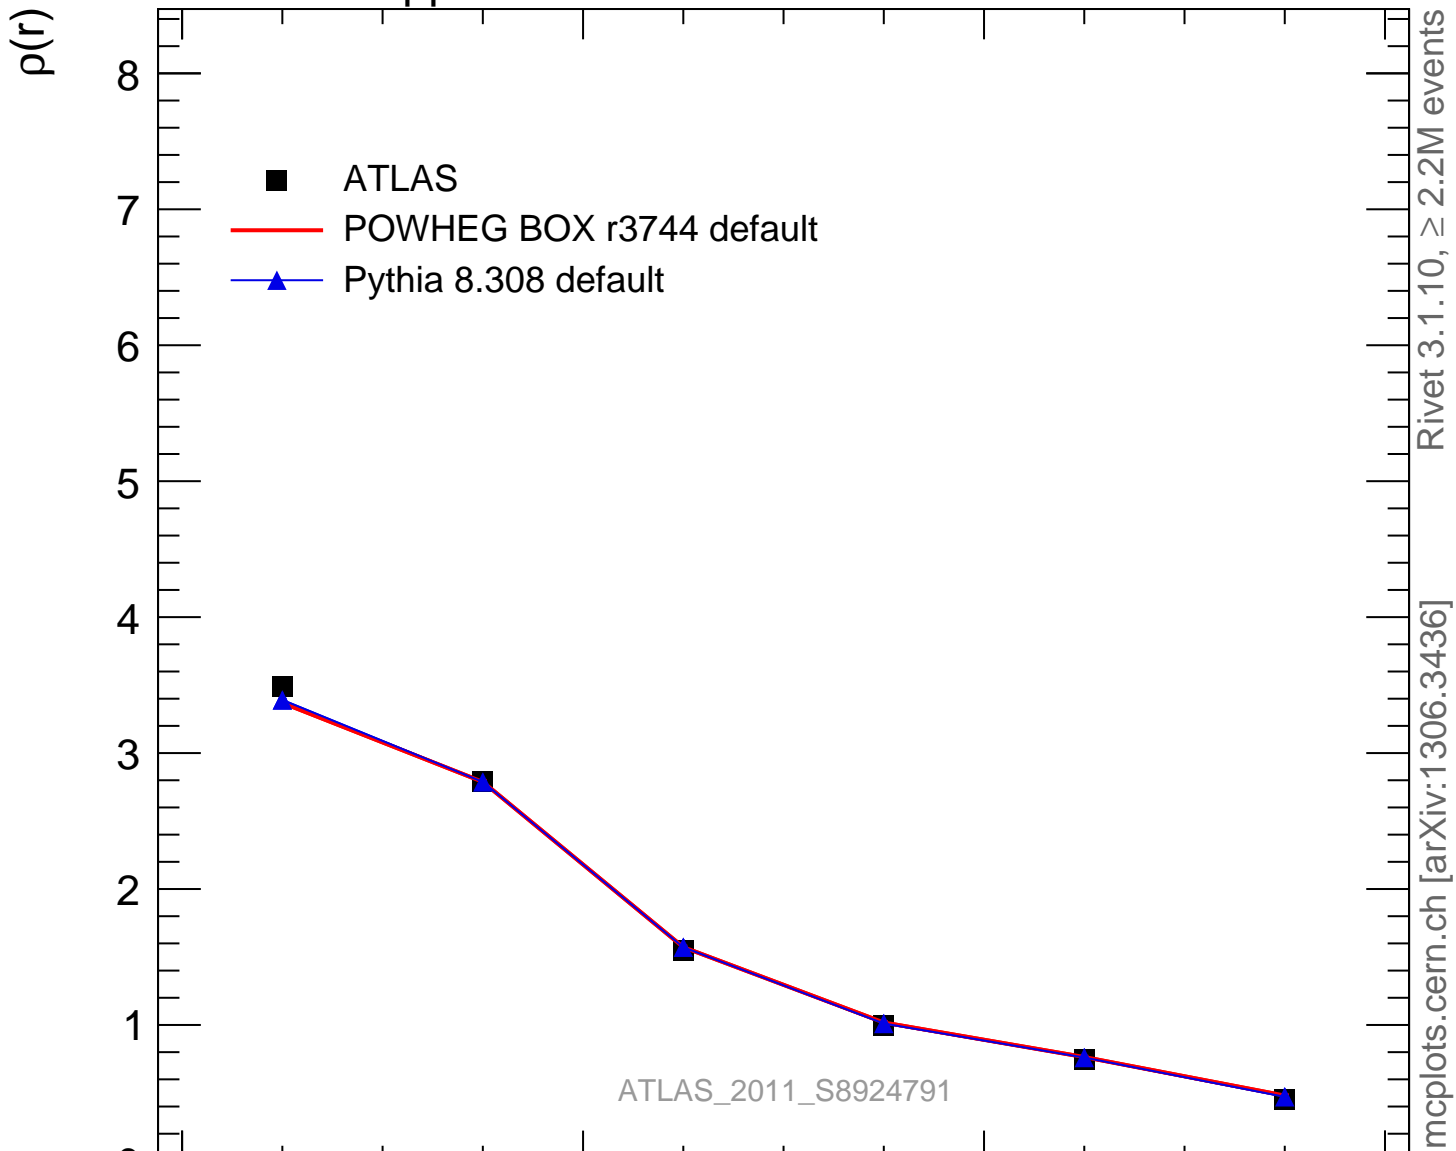

7000 GeV pp

Jets

Rivet 3.1.10, $\geq 2.2M$ events
mcplots.cern.ch [arXiv:1306.3436]