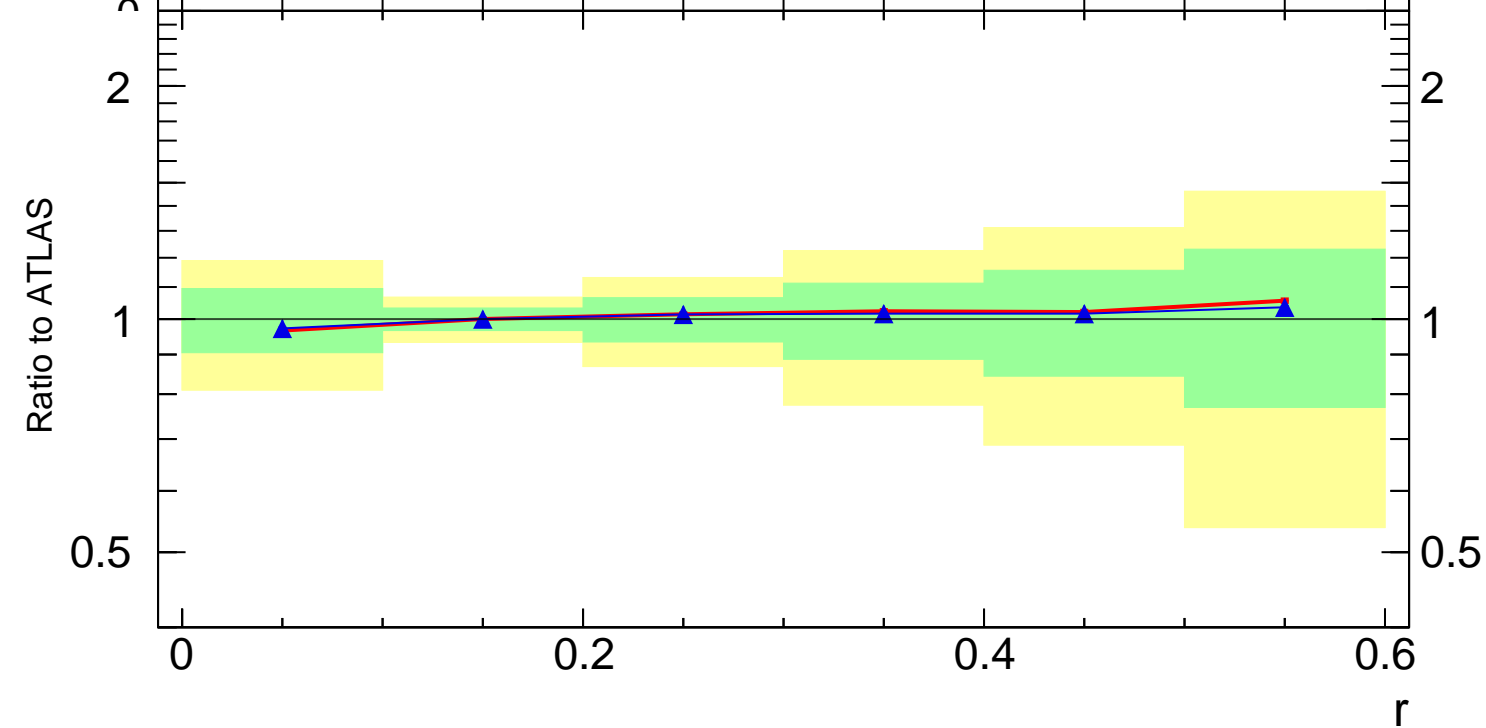

7000 GeV pp

Jets

Rivet 3.1.10, $\geq 2.2M$ events
mcplots.cern.ch [arXiv:1306.3436]