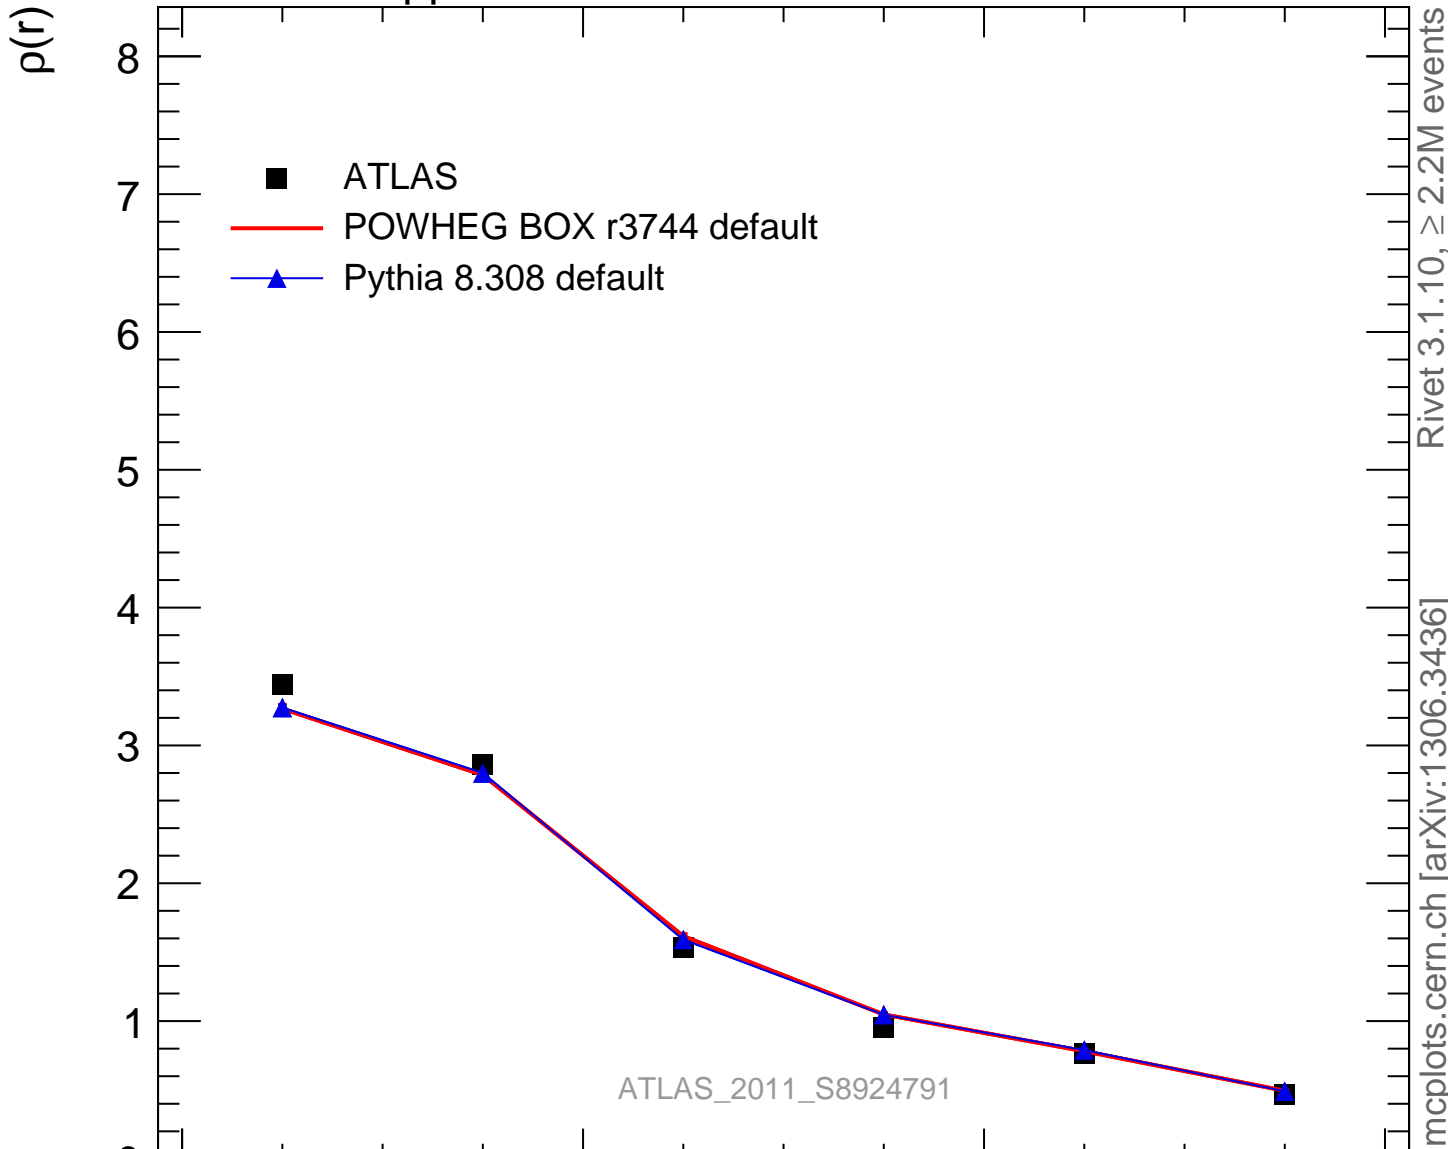

7000 GeV pp

Jets

Rivet 3.1.10, $\geq 2.2M$ events
mcplots.cern.ch [arXiv:1306.3436]