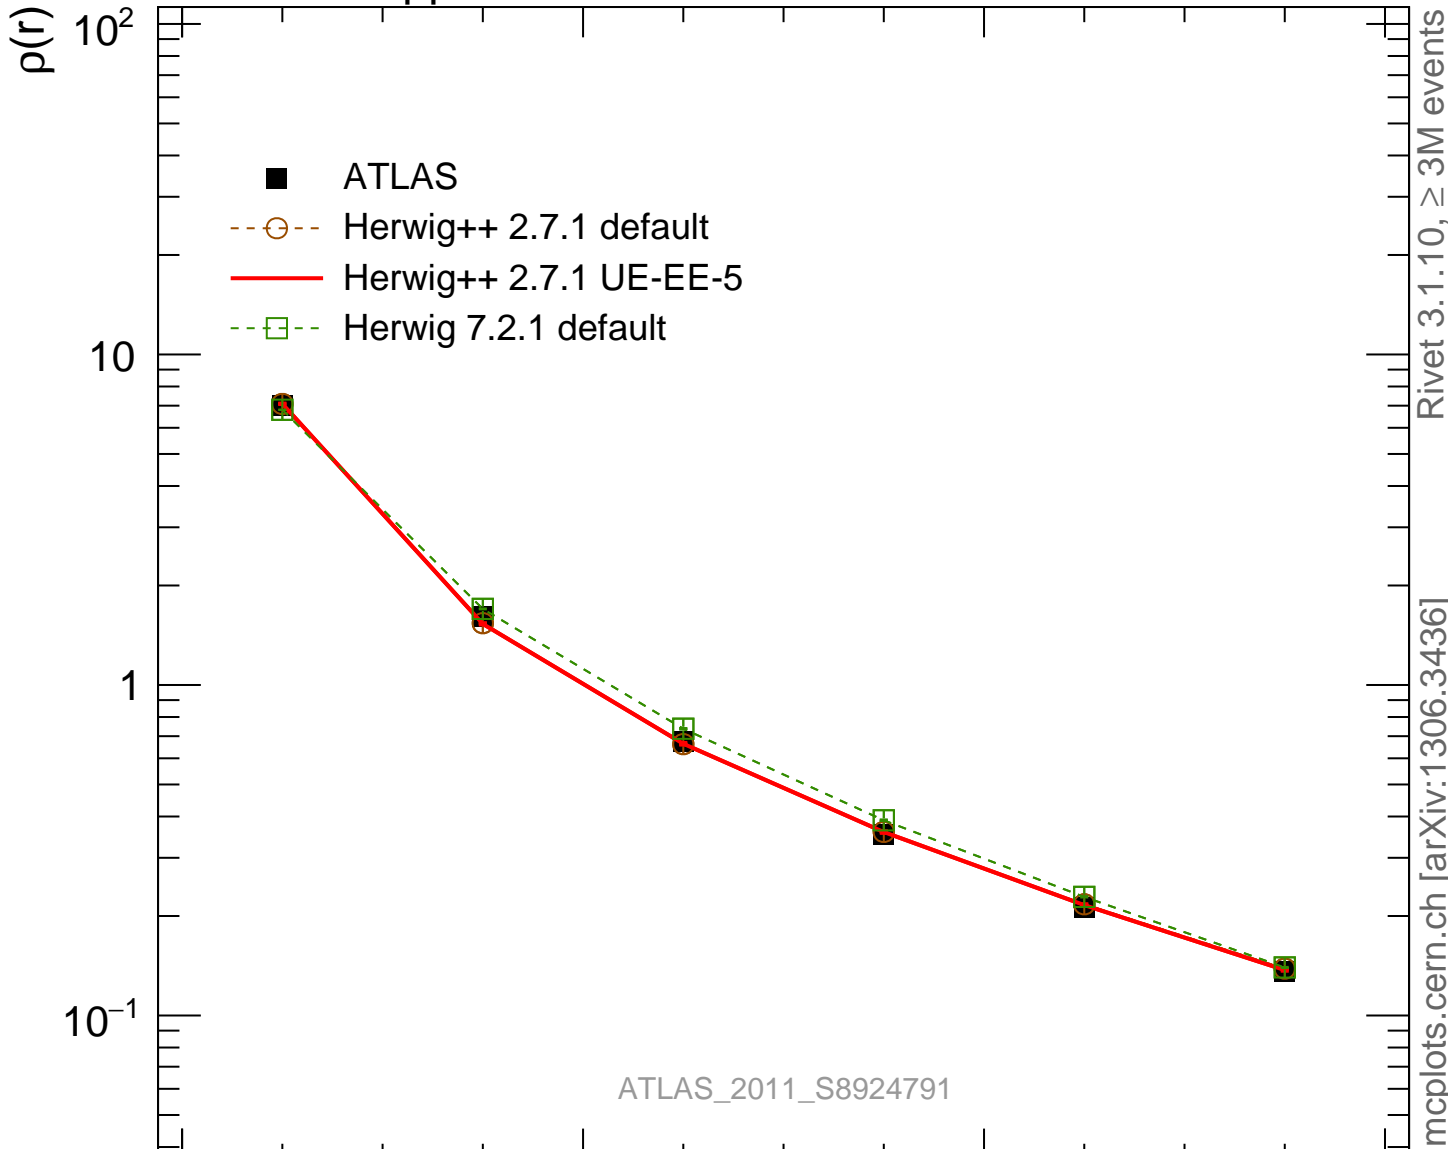

7000 GeV pp

Jets

Rivet 3.1.10, $\geq 3M$ events
mcplots.cern.ch [arXiv:1306.3436]