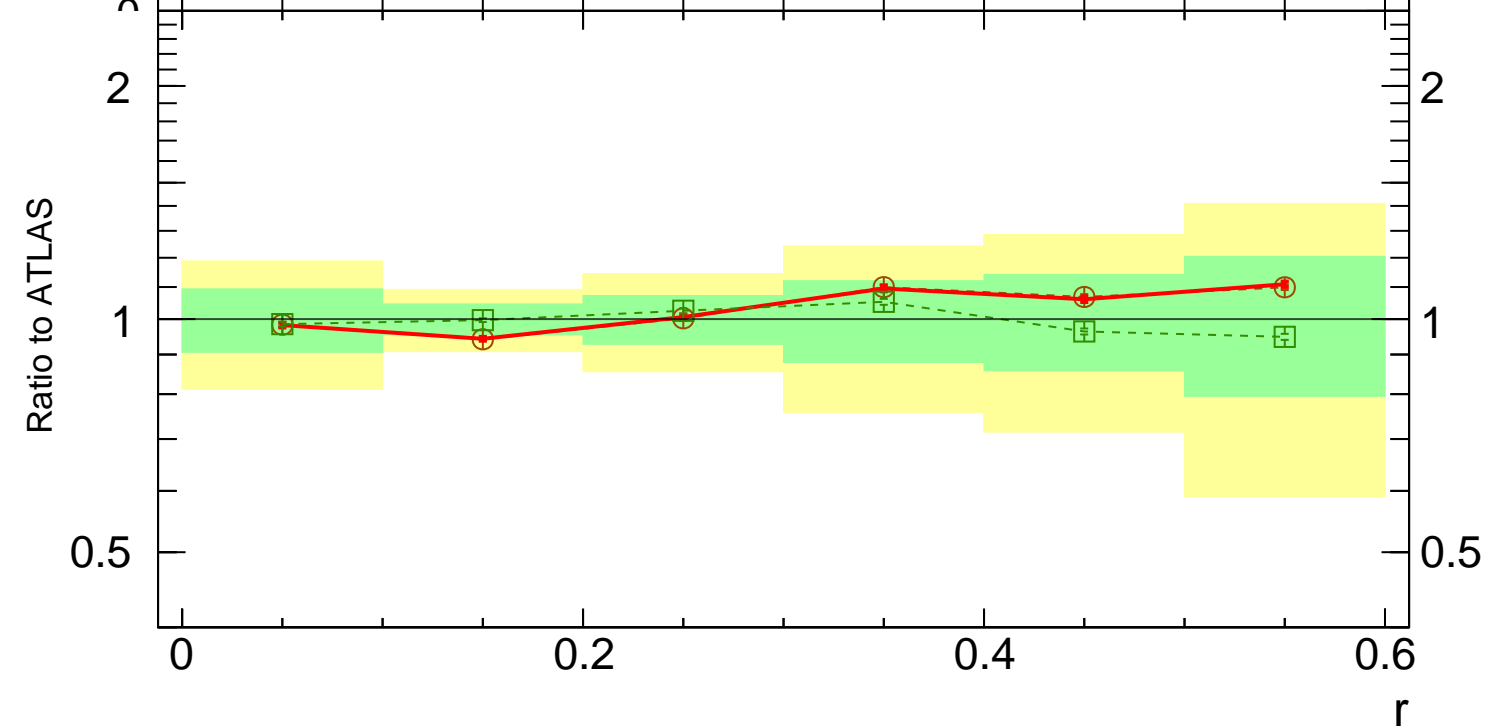

7000 GeV pp

Jets

Rivet 3.1.10, ≥ 2.9 M events
mcplots.cern.ch [arXiv:1306.3436]