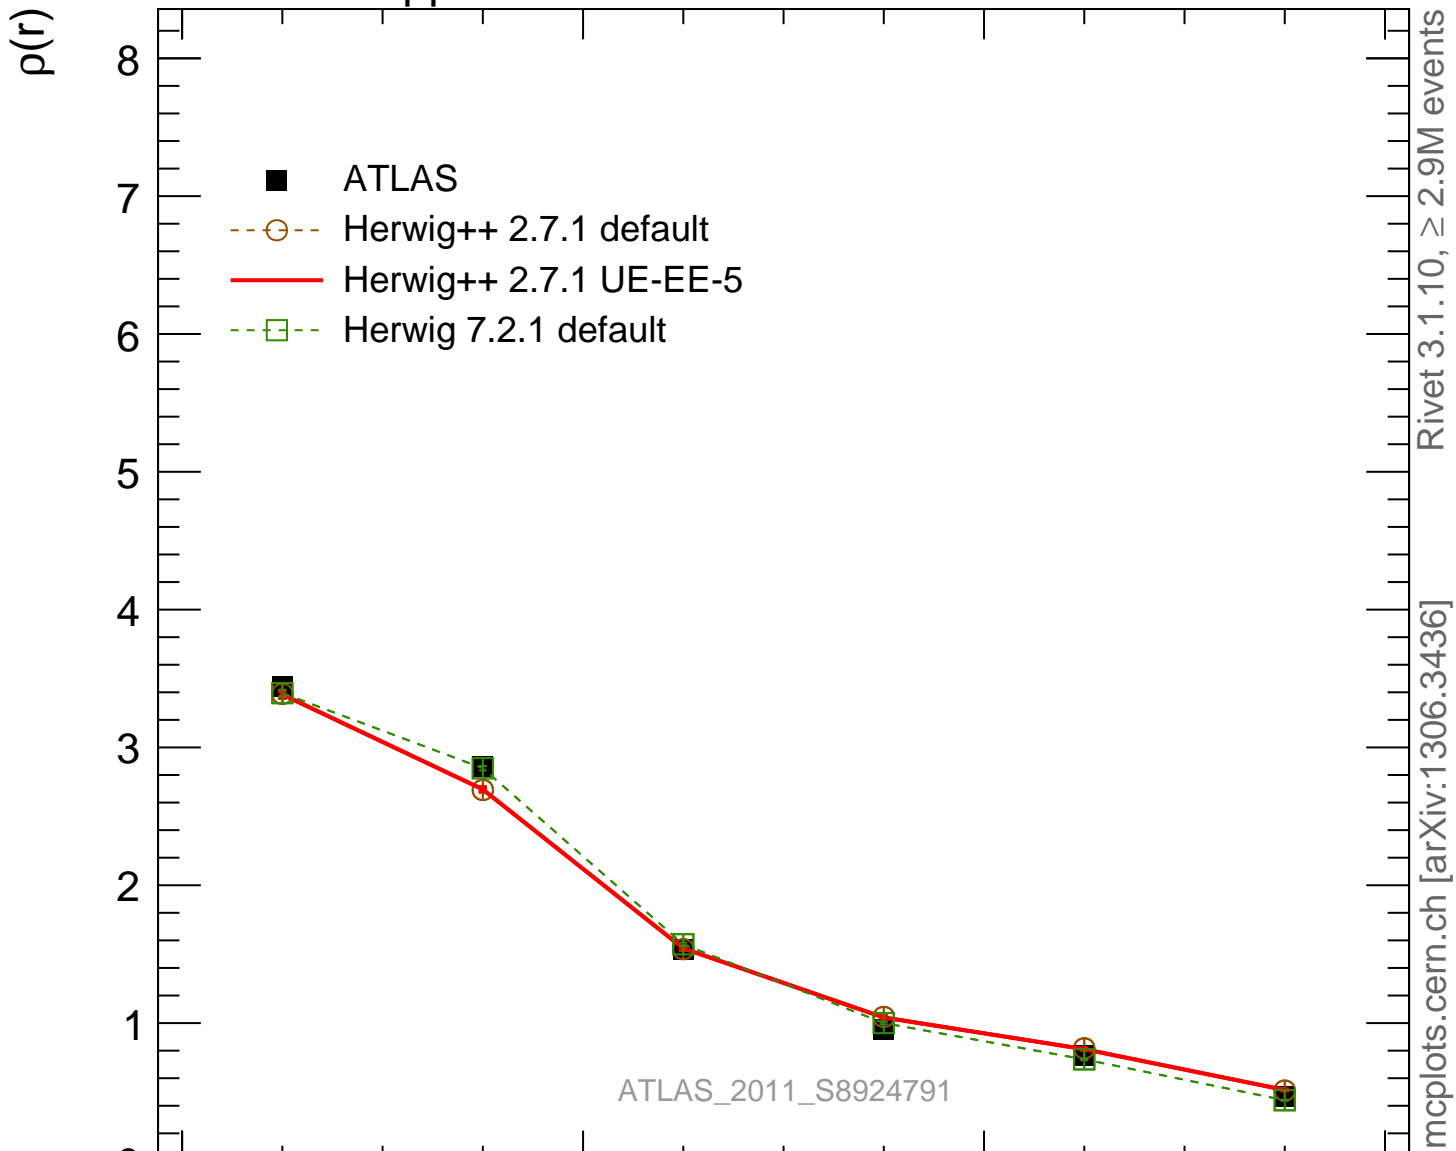

7000 GeV pp

Jets

Rivet 3.1.10, ≥ 2.9 M events
mcplots.cern.ch [arXiv:1306.3436]