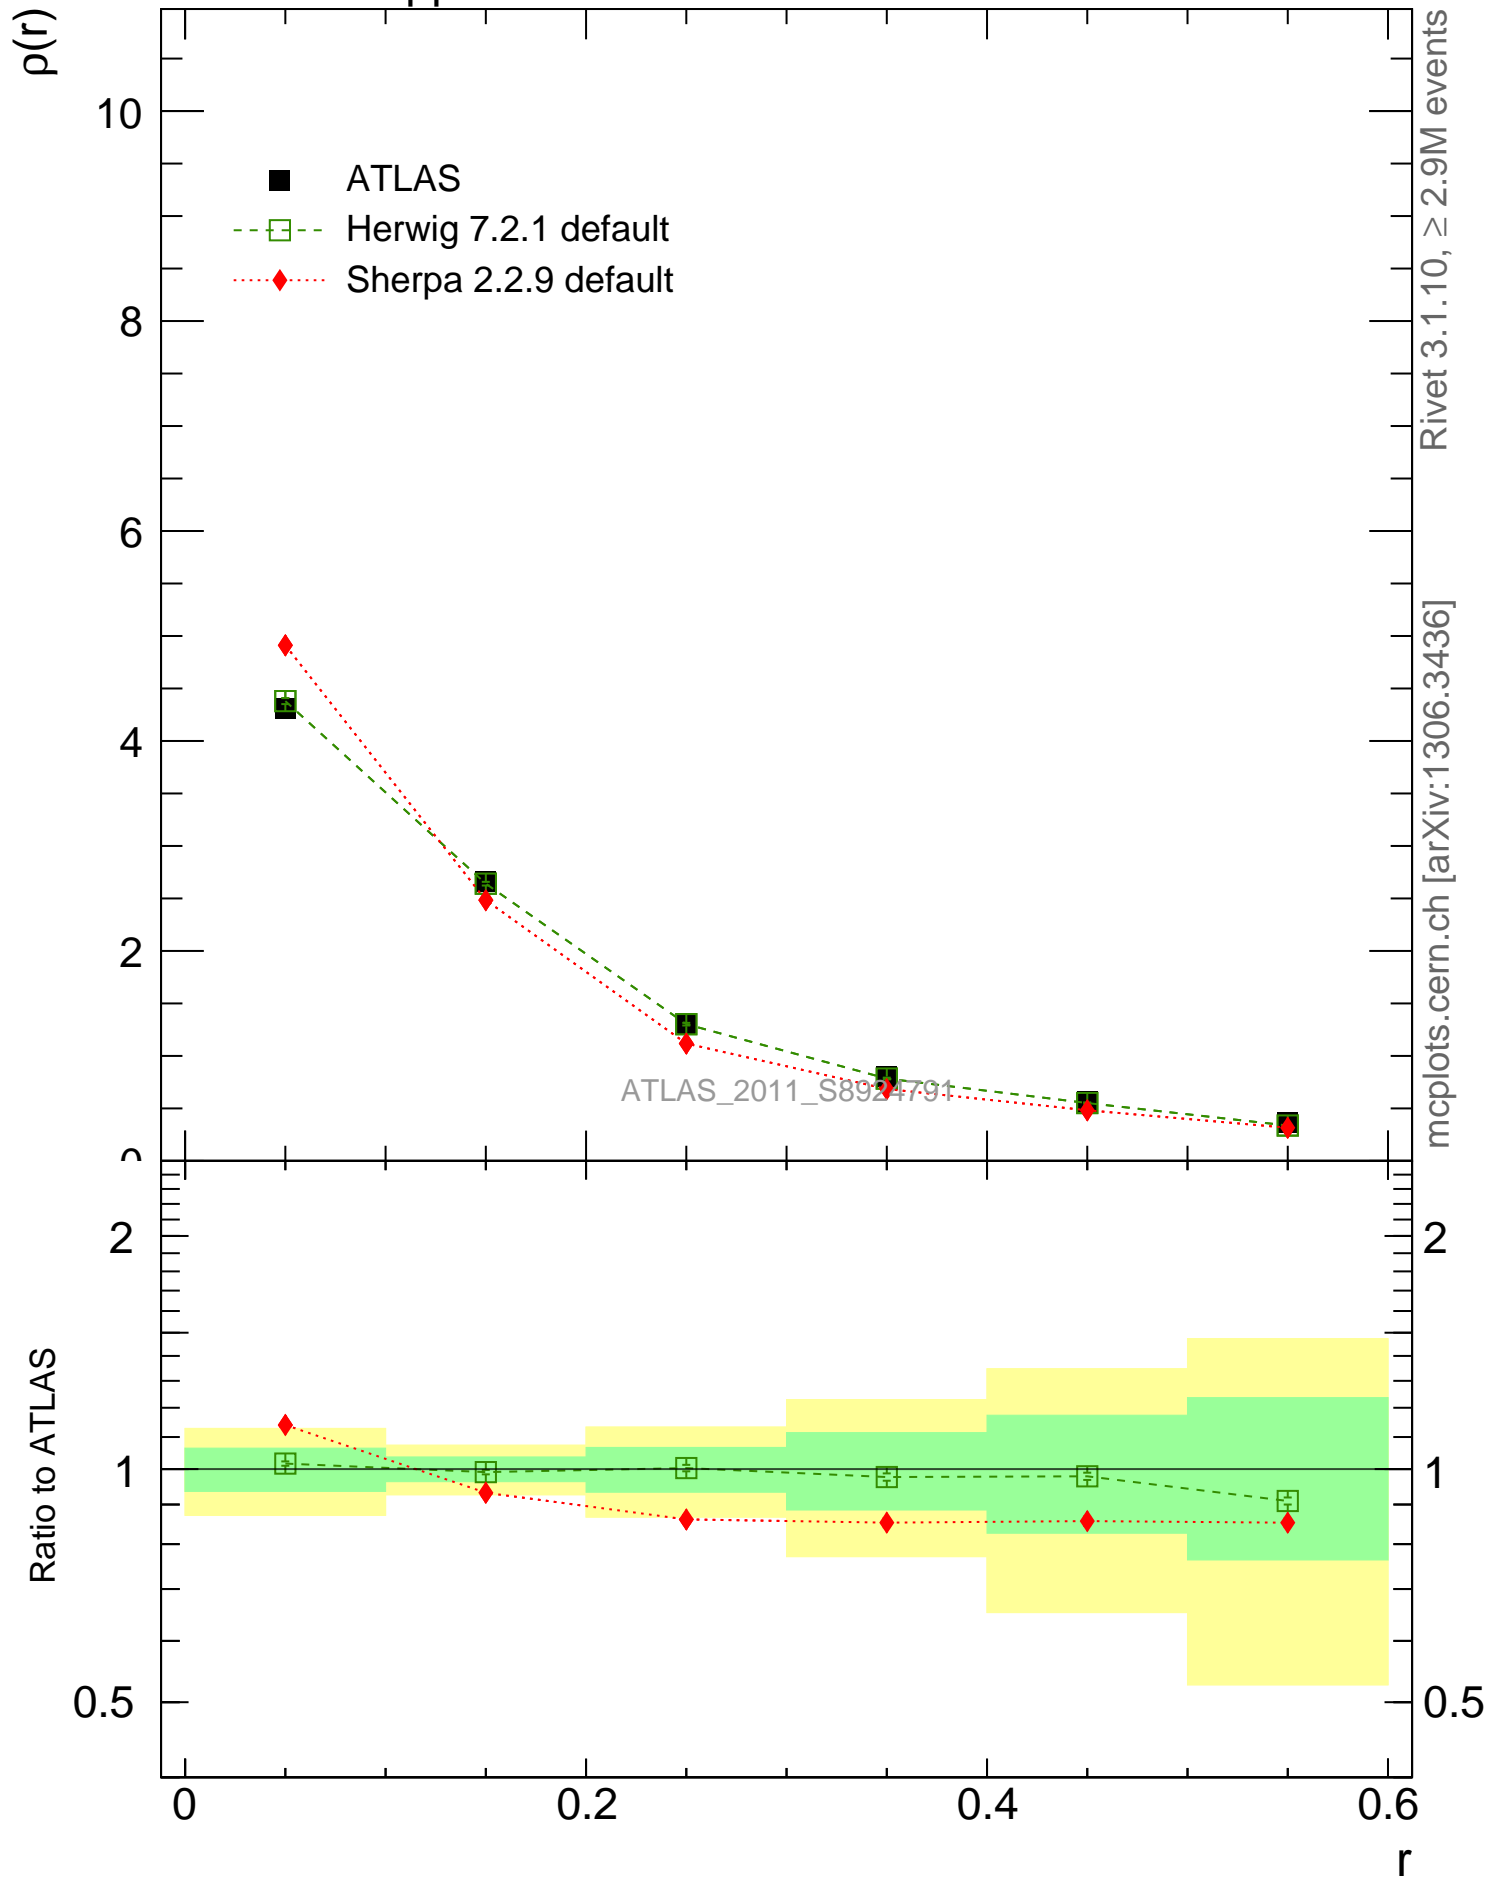

7000 GeV pp

Jets

Rivet 3.1.10,  $\geq 2.9M$  events  
mcplots.cern.ch [arXiv:1306.3436]

ATLAS\_2011\_S8927791