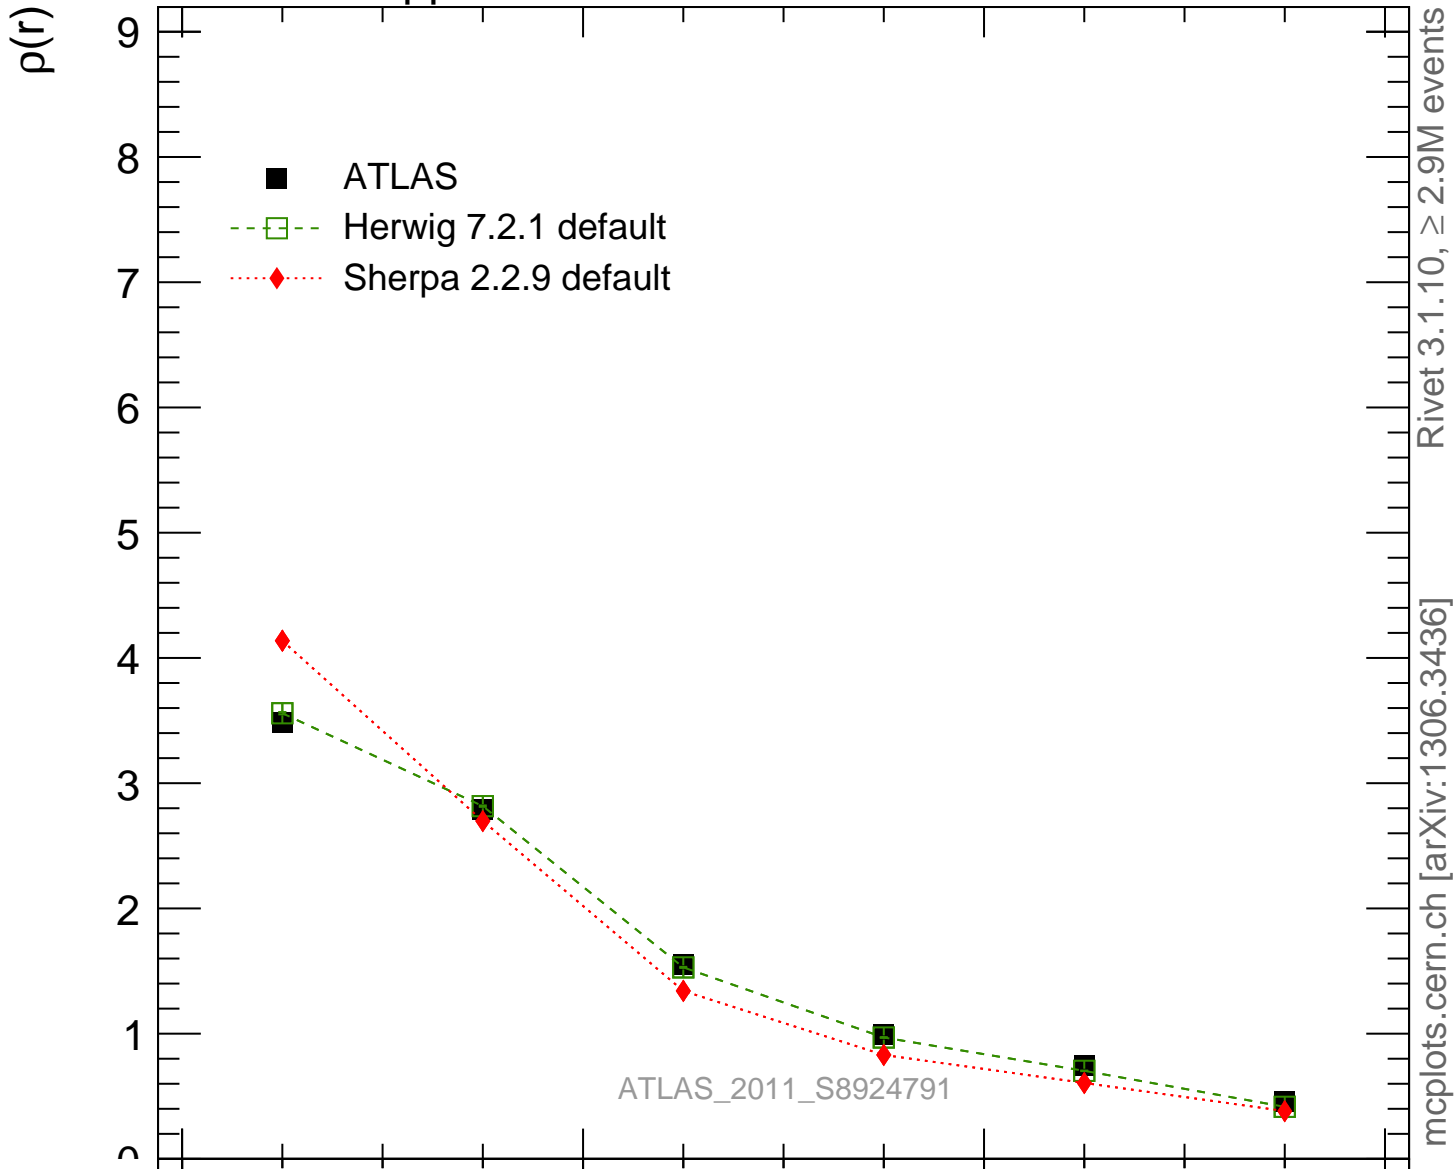

7000 GeV pp

Jets

mcplots.cern.ch [arXiv:1306.3436]

Rivet 3.1.10, $\geq 2.9M$ events