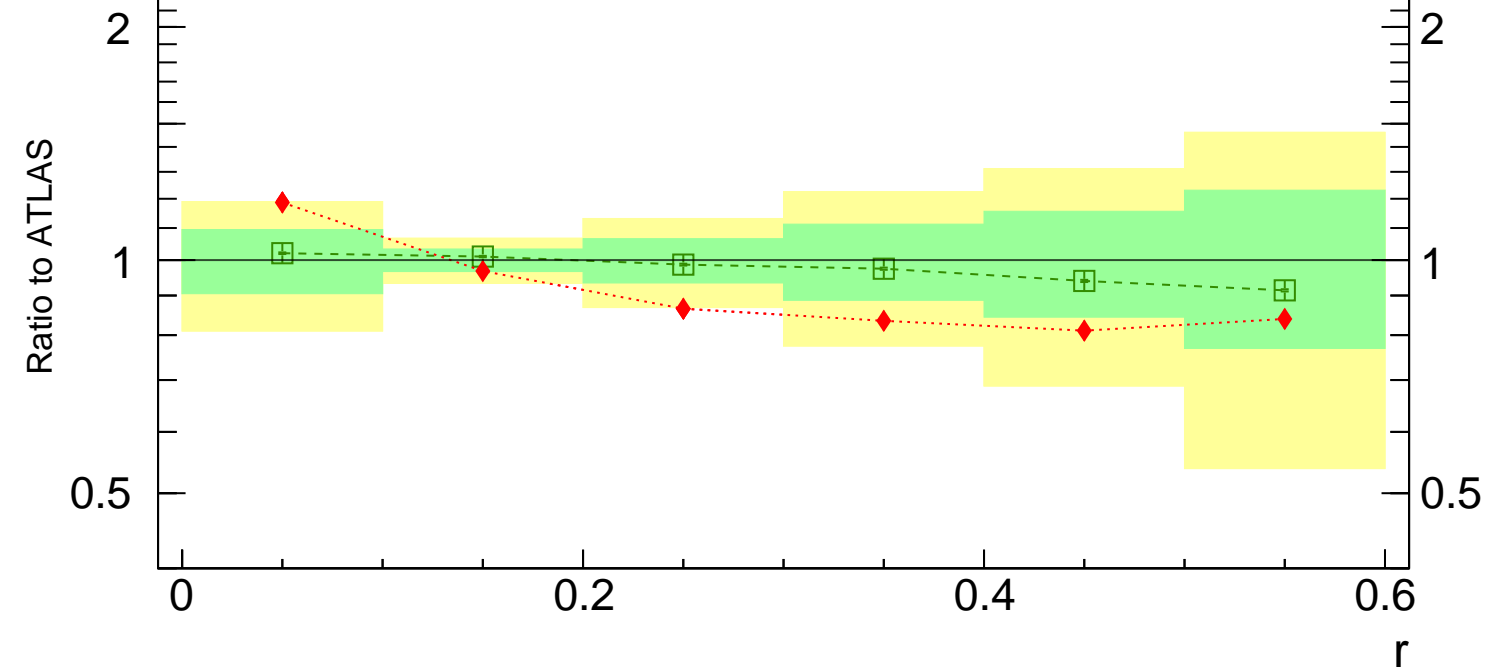

7000 GeV pp

Jets

mcplots.cern.ch [arXiv:1306.3436]

Rivet 3.1.10, $\geq 2.9M$ events