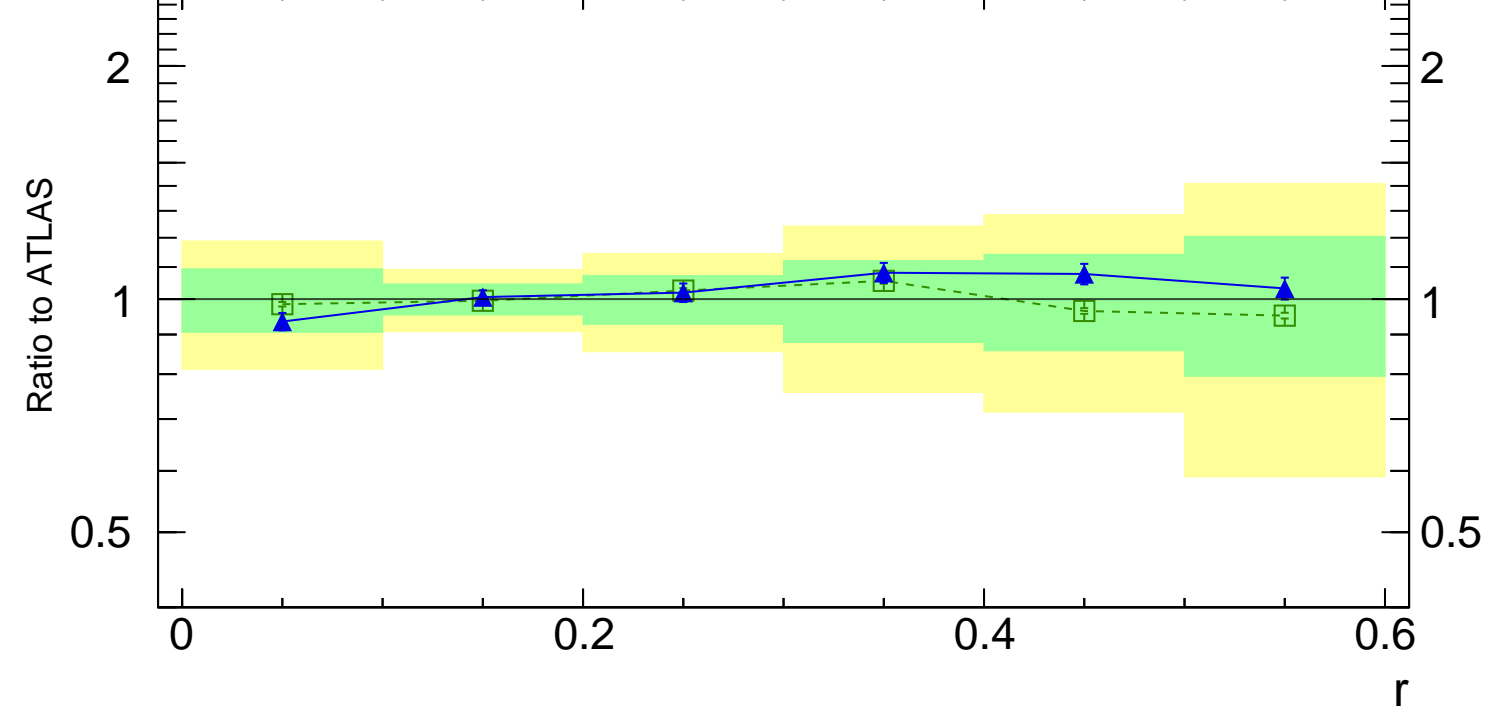

7000 GeV pp

Jets

Rivet 3.1.10, $\geq 200k$ events
mcplots.cern.ch [arXiv:1306.3436]