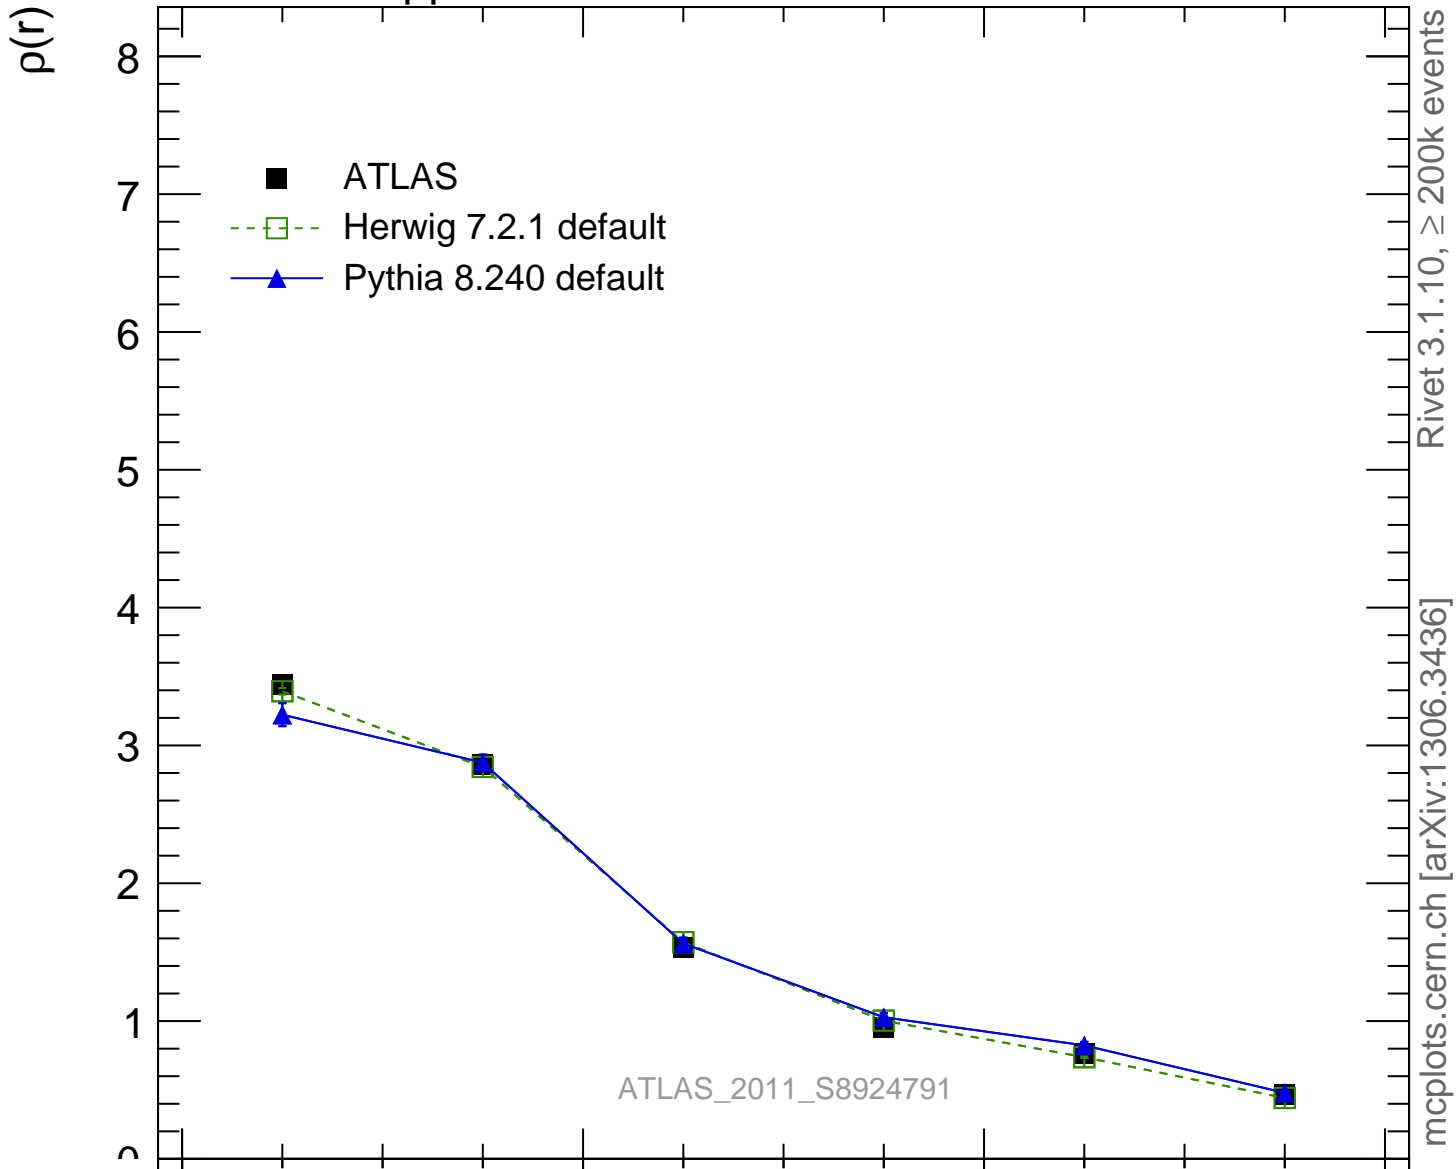

7000 GeV pp

Jets

Rivet 3.1.10, $\geq 200k$ events
mcplots.cern.ch [arXiv:1306.3436]