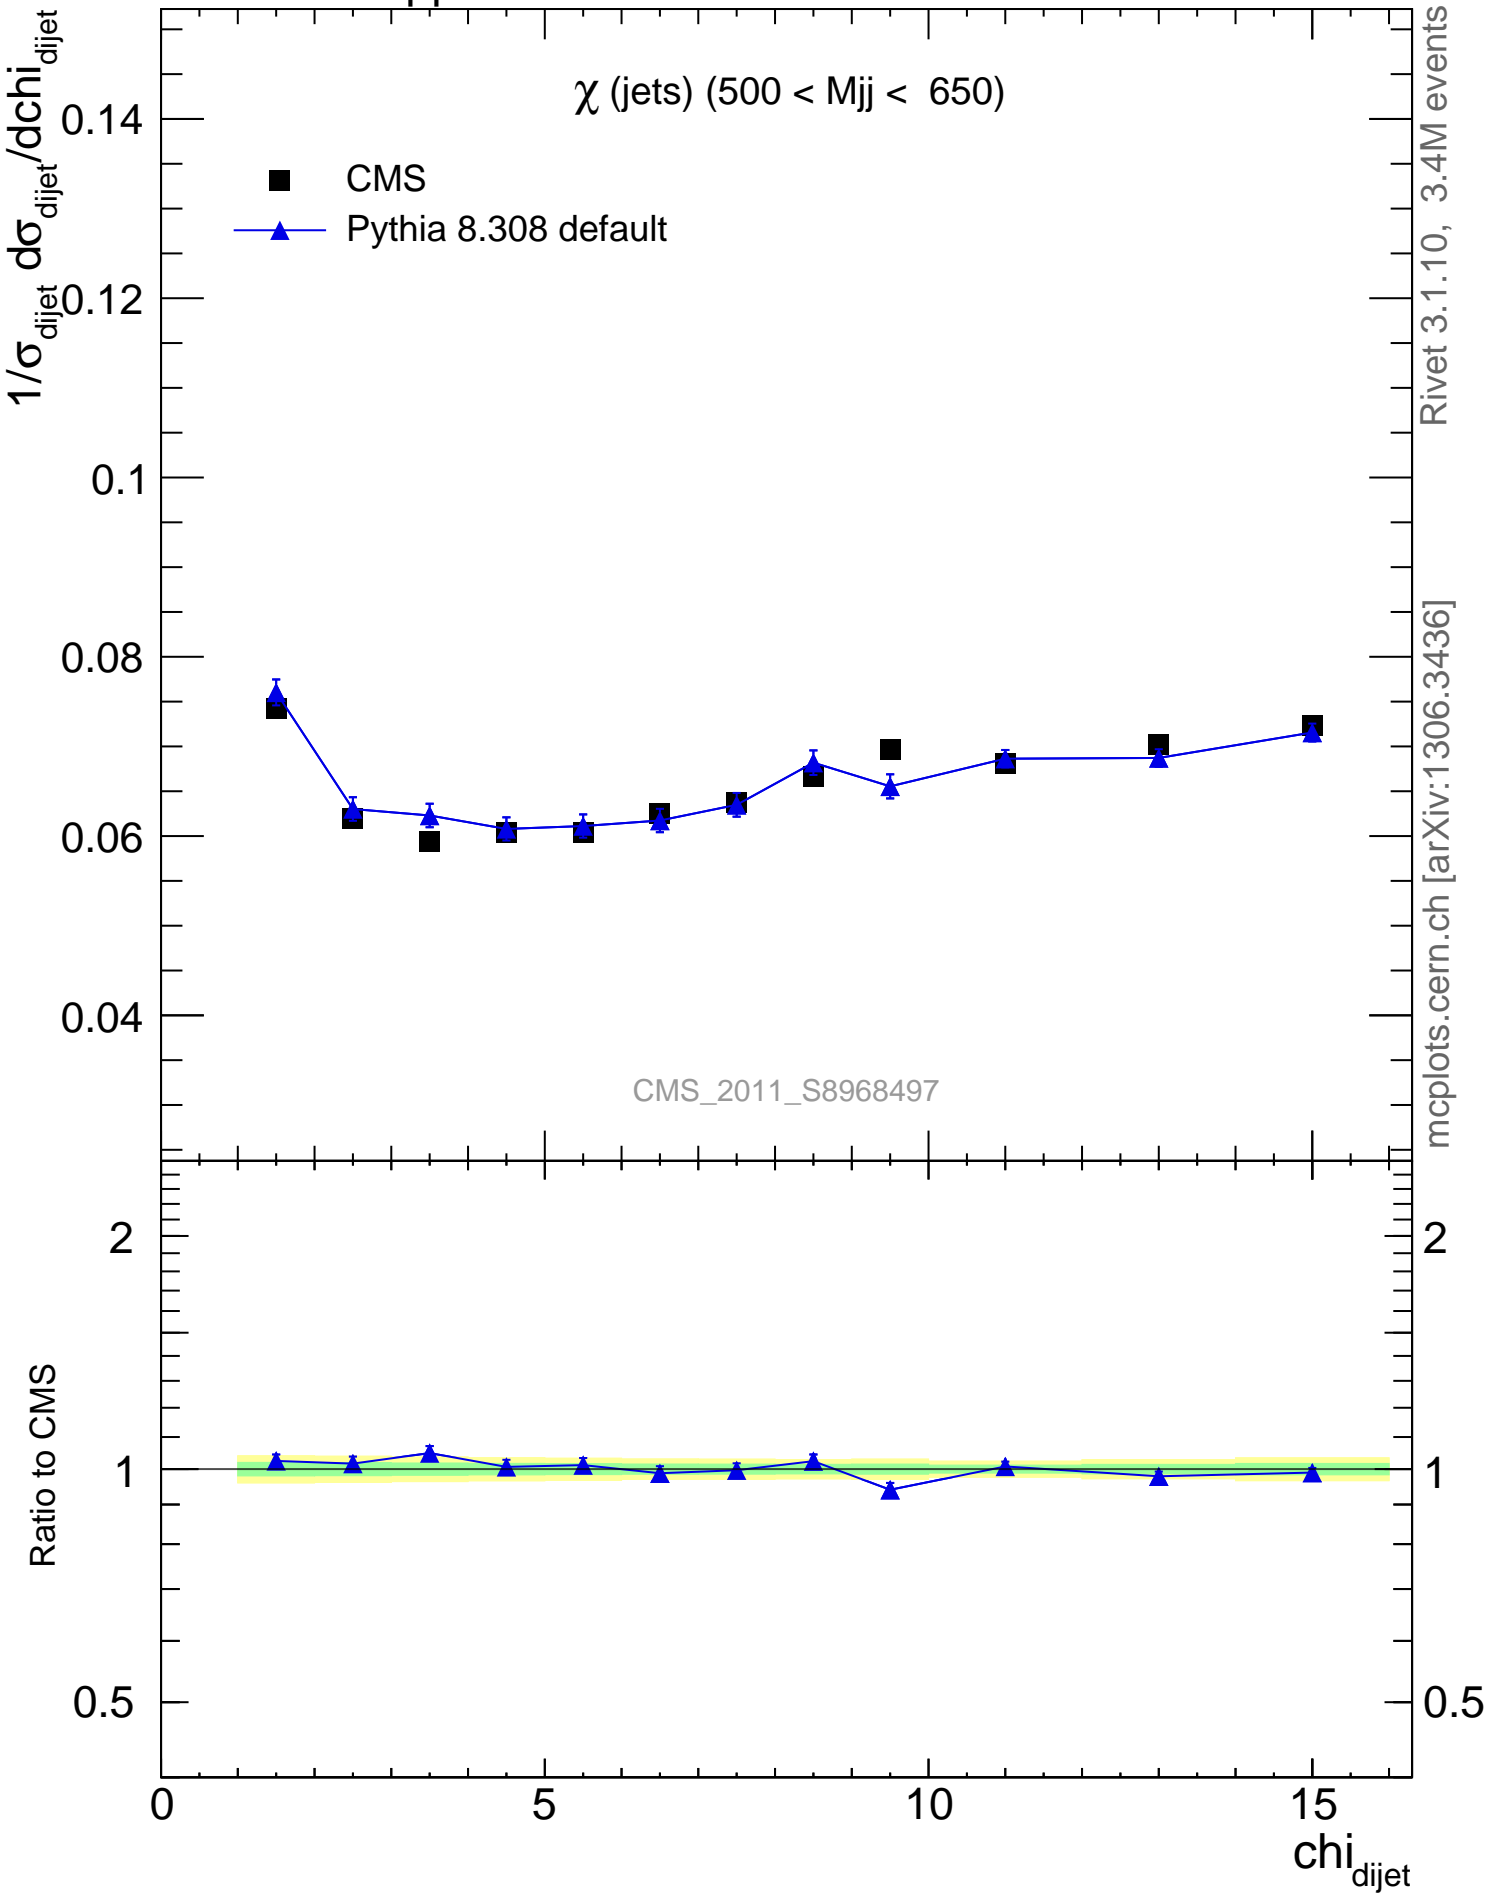

7000 GeV pp

Jets

χ (jets) ($500 < M_{jj} < 650$)

Rivet 3.1.10, 3.4M events

mcplots.cern.ch [arXiv:1306.3436]