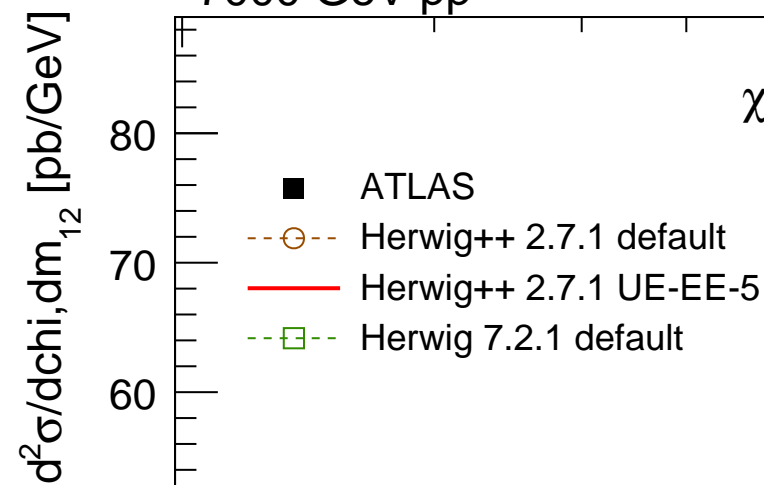

7000 GeV pp

Jets

 χ (jets)Rivet 3.1.10, $\geq 3.3M$ events

mcplots.cern.ch [arXiv:1306.3436]

ATLAS_2010_S8817804

chi