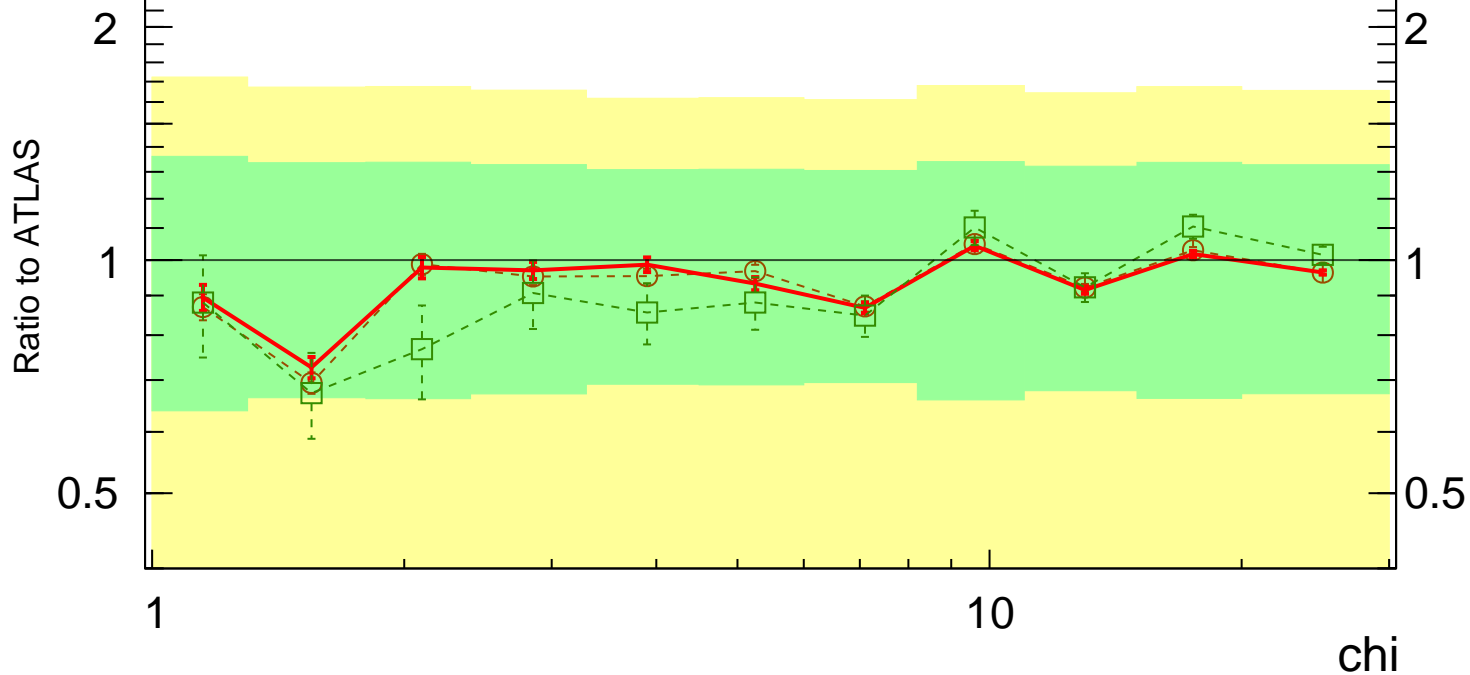

7000 GeV pp

Jets

 χ (jets)Rivet 3.1.10, $\geq 3.3M$ events

mcplots.cern.ch [arXiv:1306.3436]

ATLAS_2010_S8817804

chi