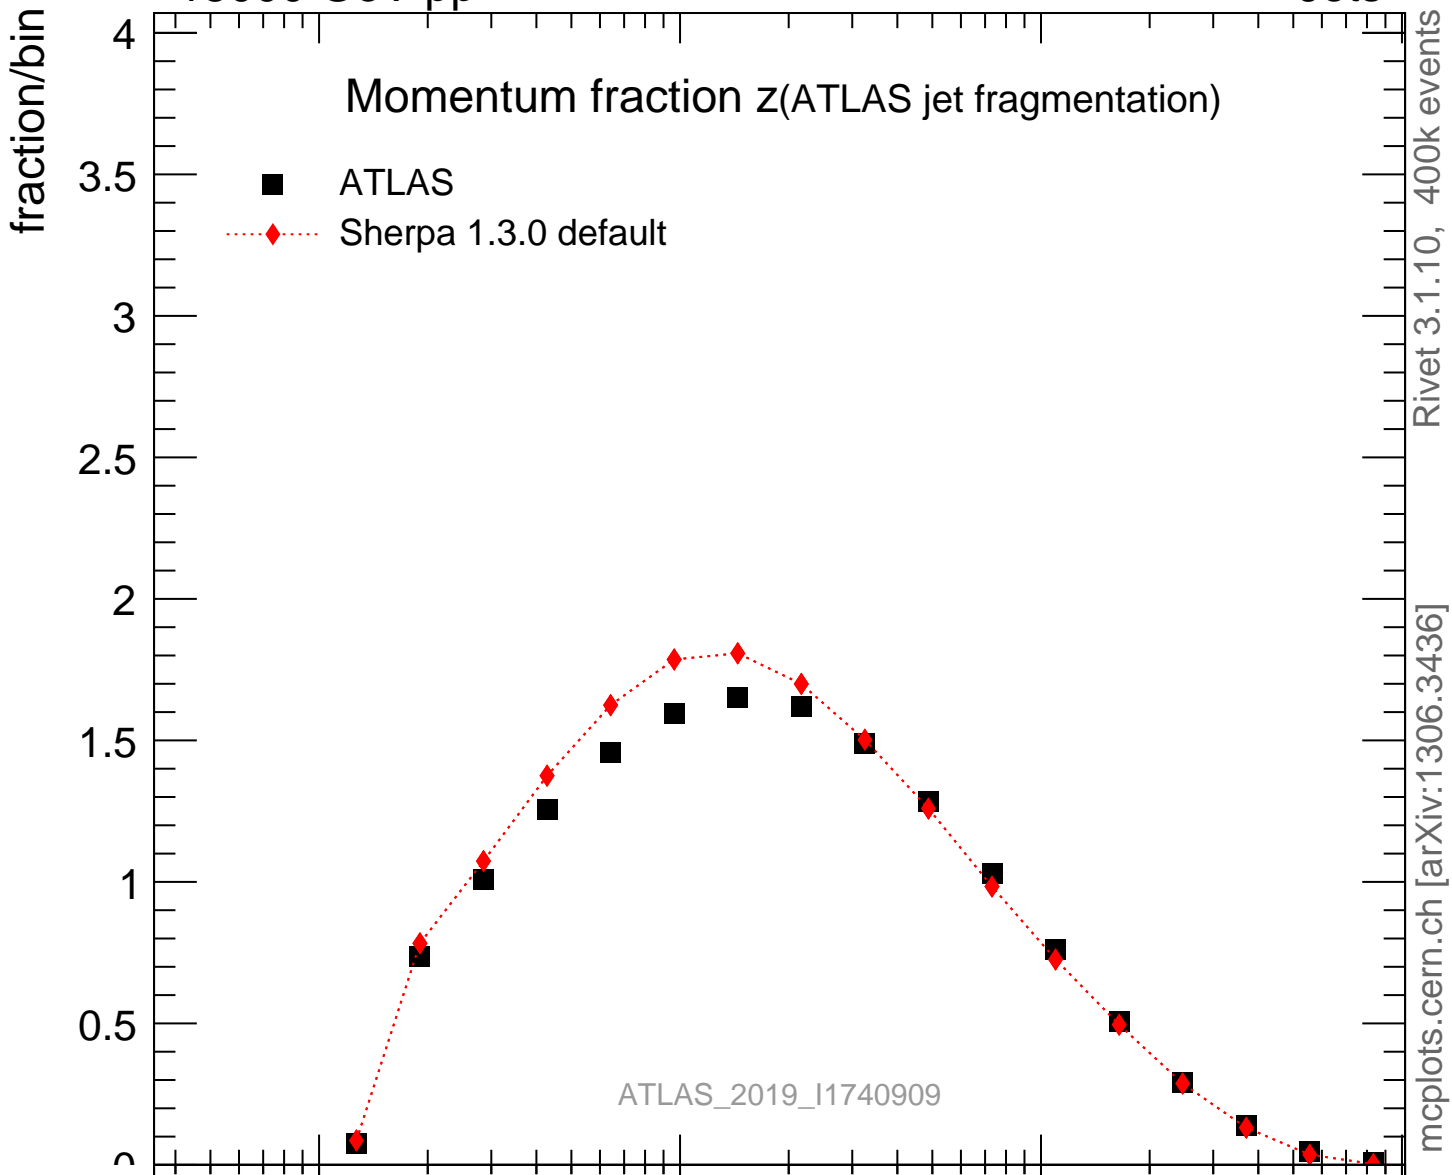

13000 GeV pp

Jets

Rivet 3.1.10, 400k events
mcplots.cern.ch [arXiv:1306.3436]