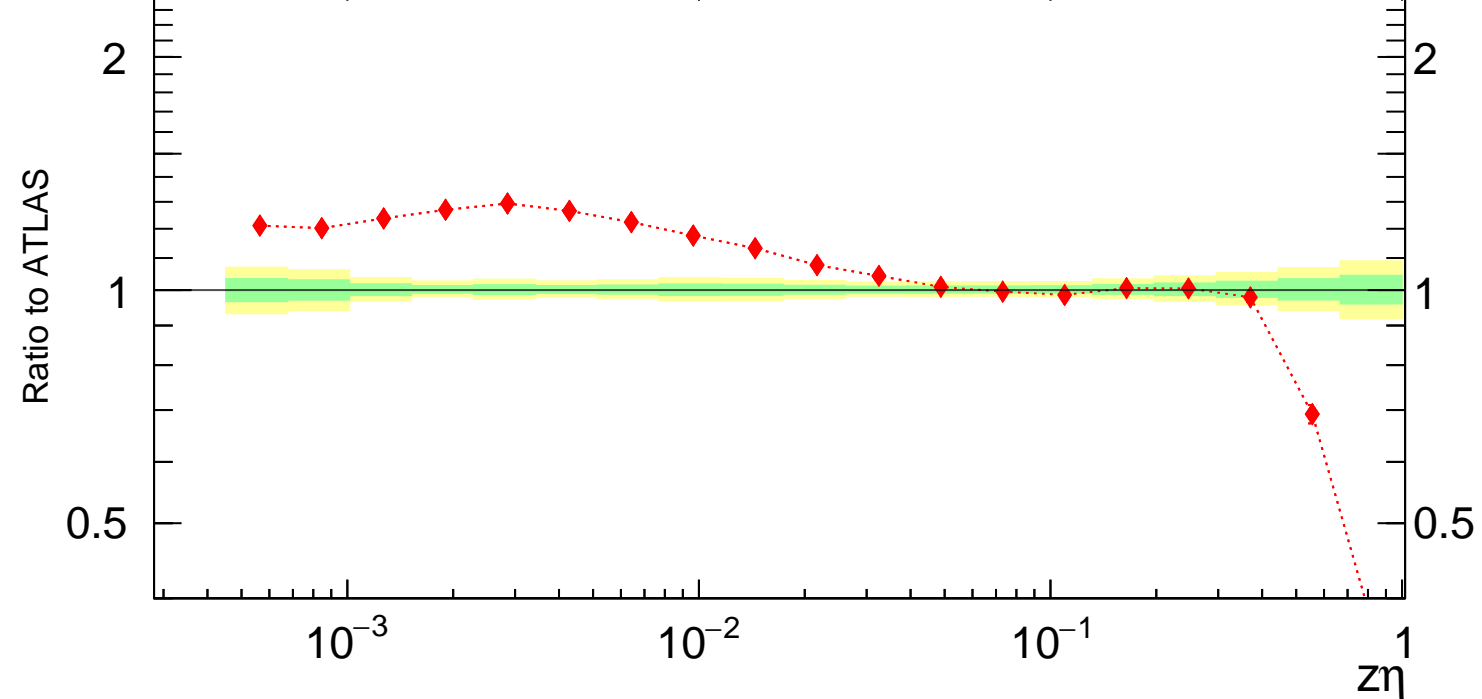

13000 GeV pp

Jets

Rivet 3.1.10, 500k events  
mcplots.cern.ch [arXiv:1306.3436]