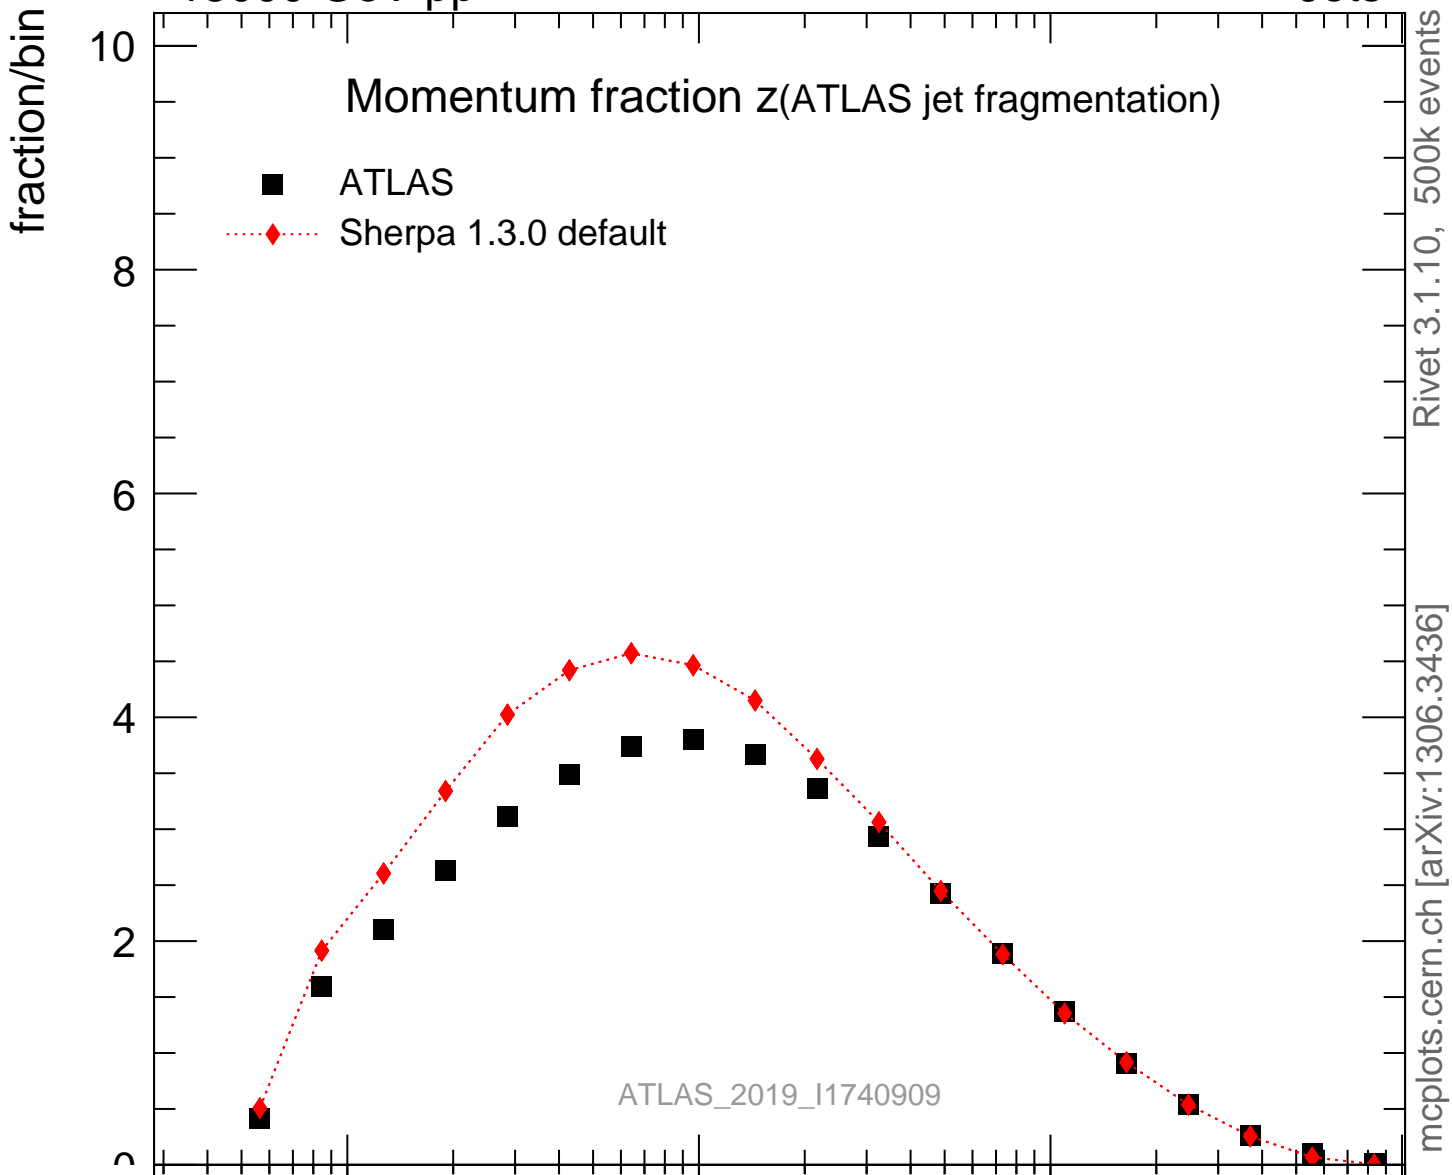

13000 GeV pp

Jets

Rivet 3.1.10, 500k events  
mcplots.cern.ch [arXiv:1306.3436]