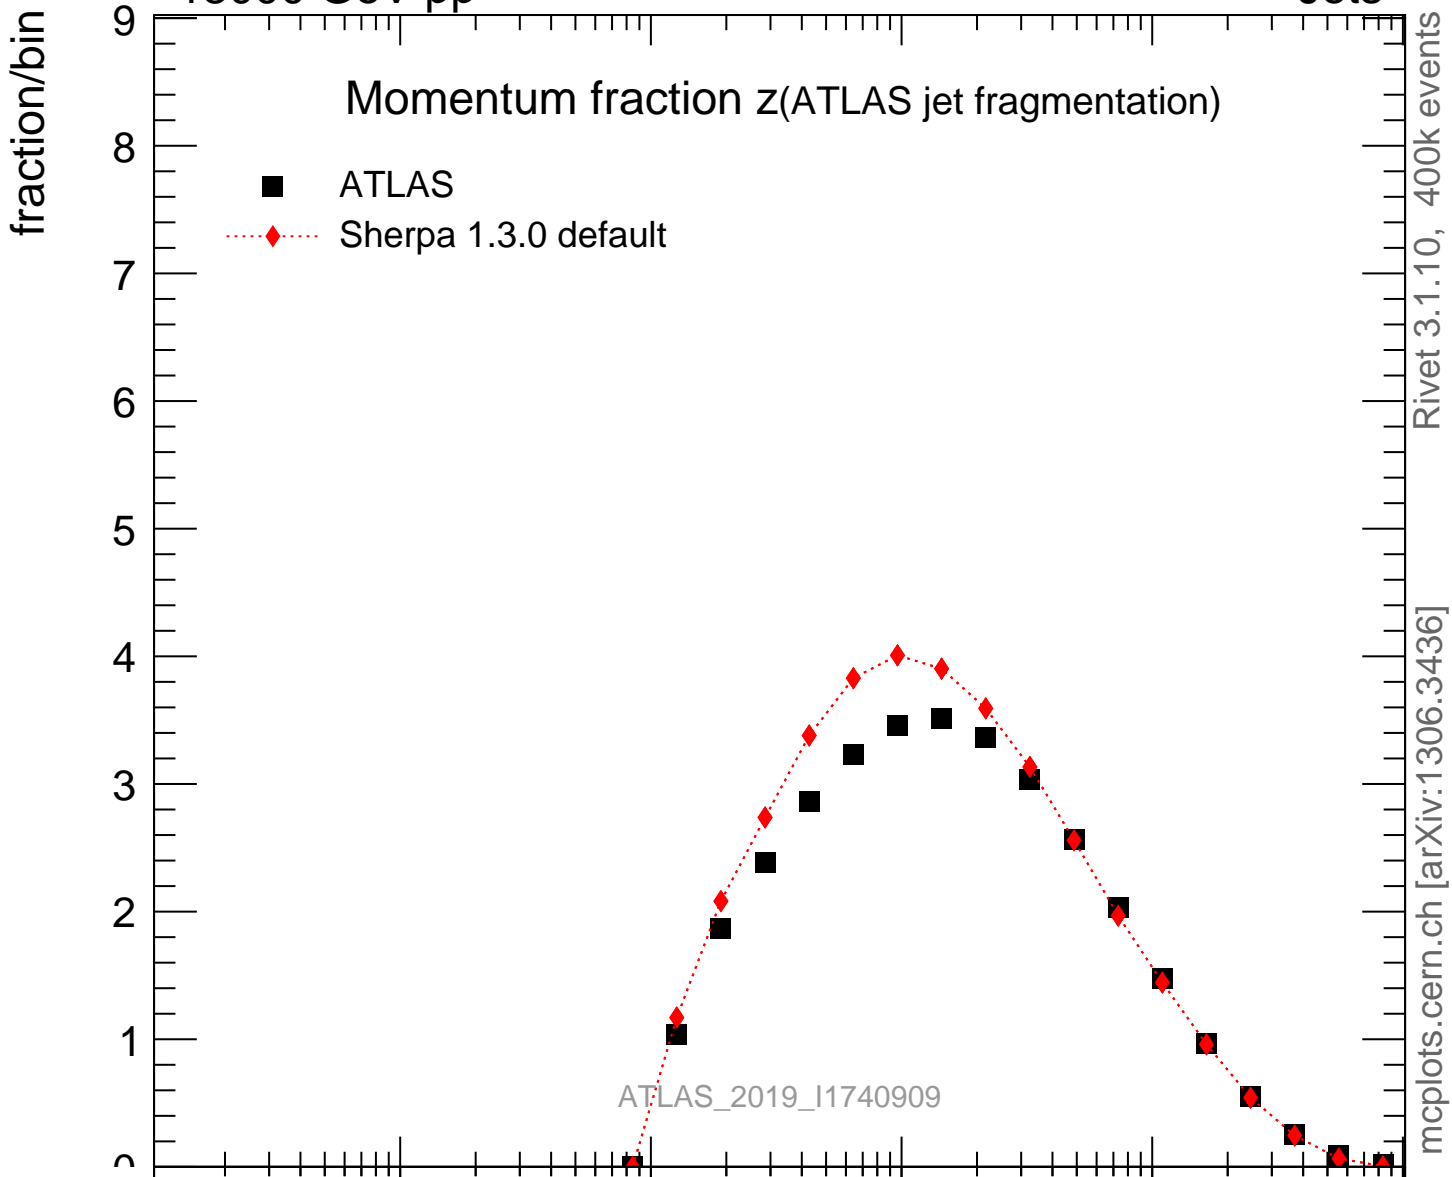

13000 GeV pp

Jets

Rivet 3.1.10, 400k events
mcplots.cern.ch [arXiv:1306.3436]