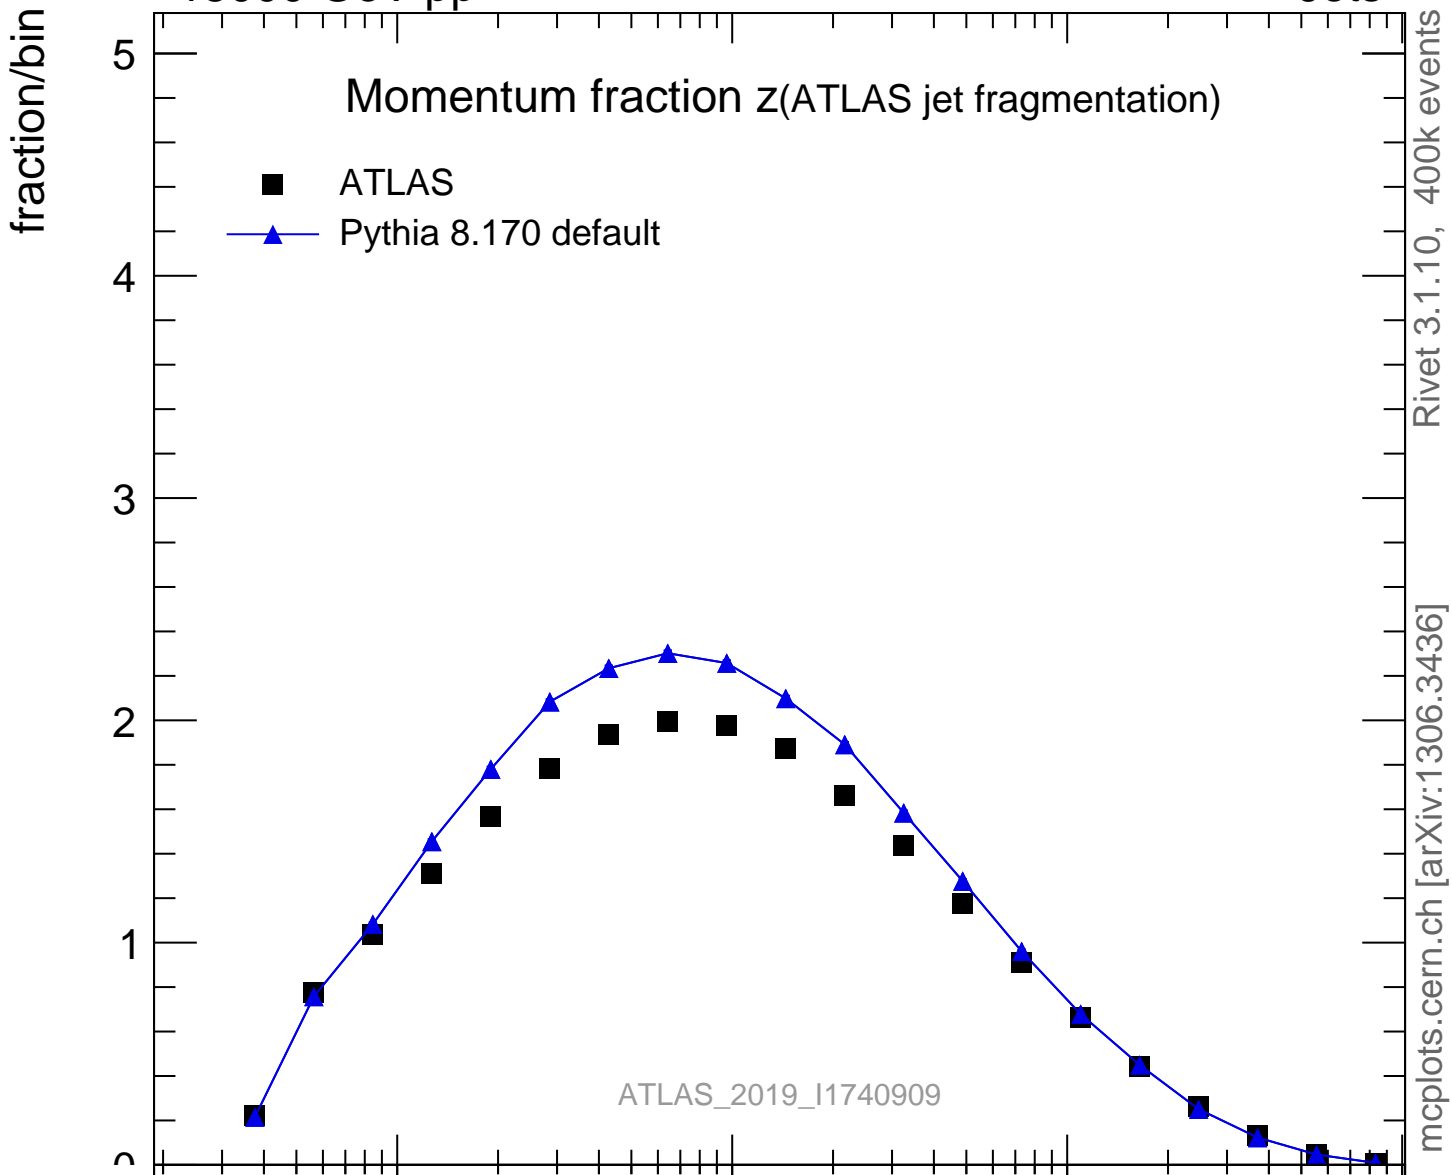

13000 GeV pp

Jets

Rivet 3.1.10, 400k events
mcplots.cern.ch [arXiv:1306.3436]