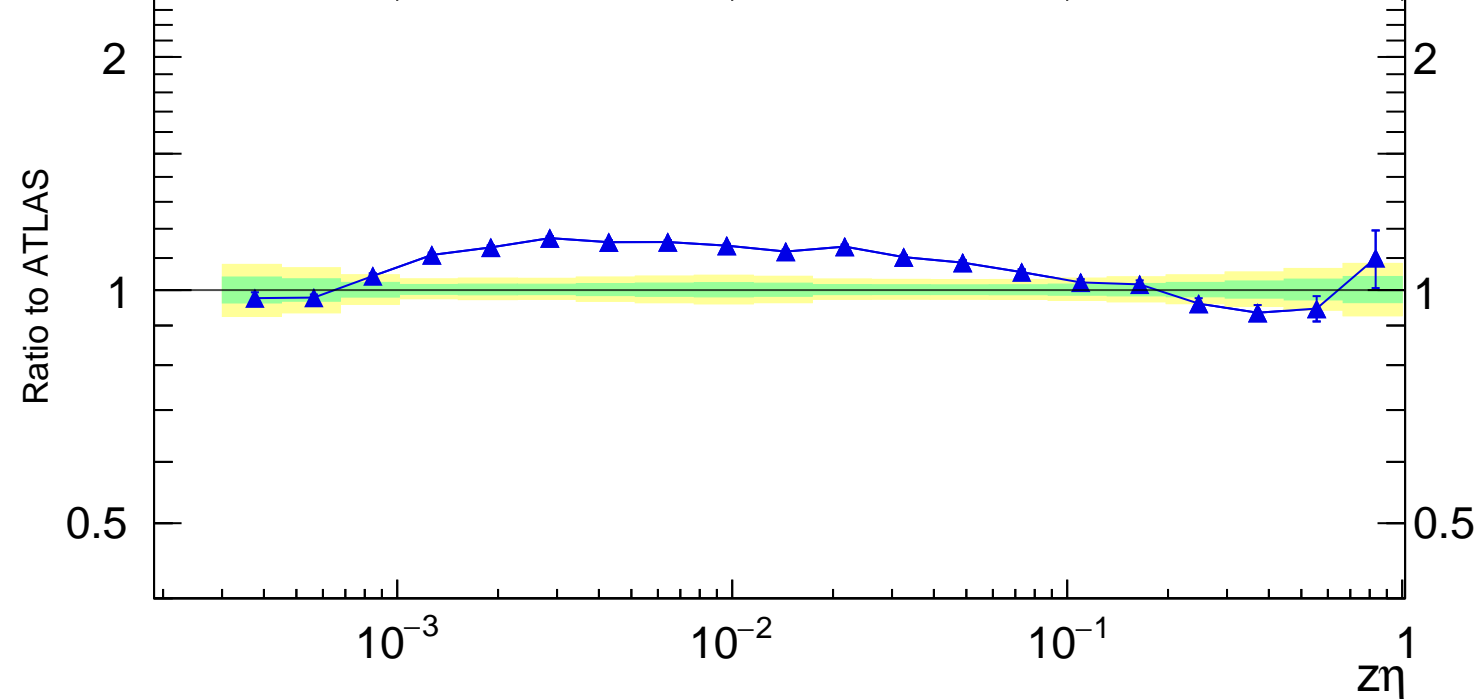

13000 GeV pp

Jets

Rivet 3.1.10, 400k events
mcplots.cern.ch [arXiv:1306.3436]