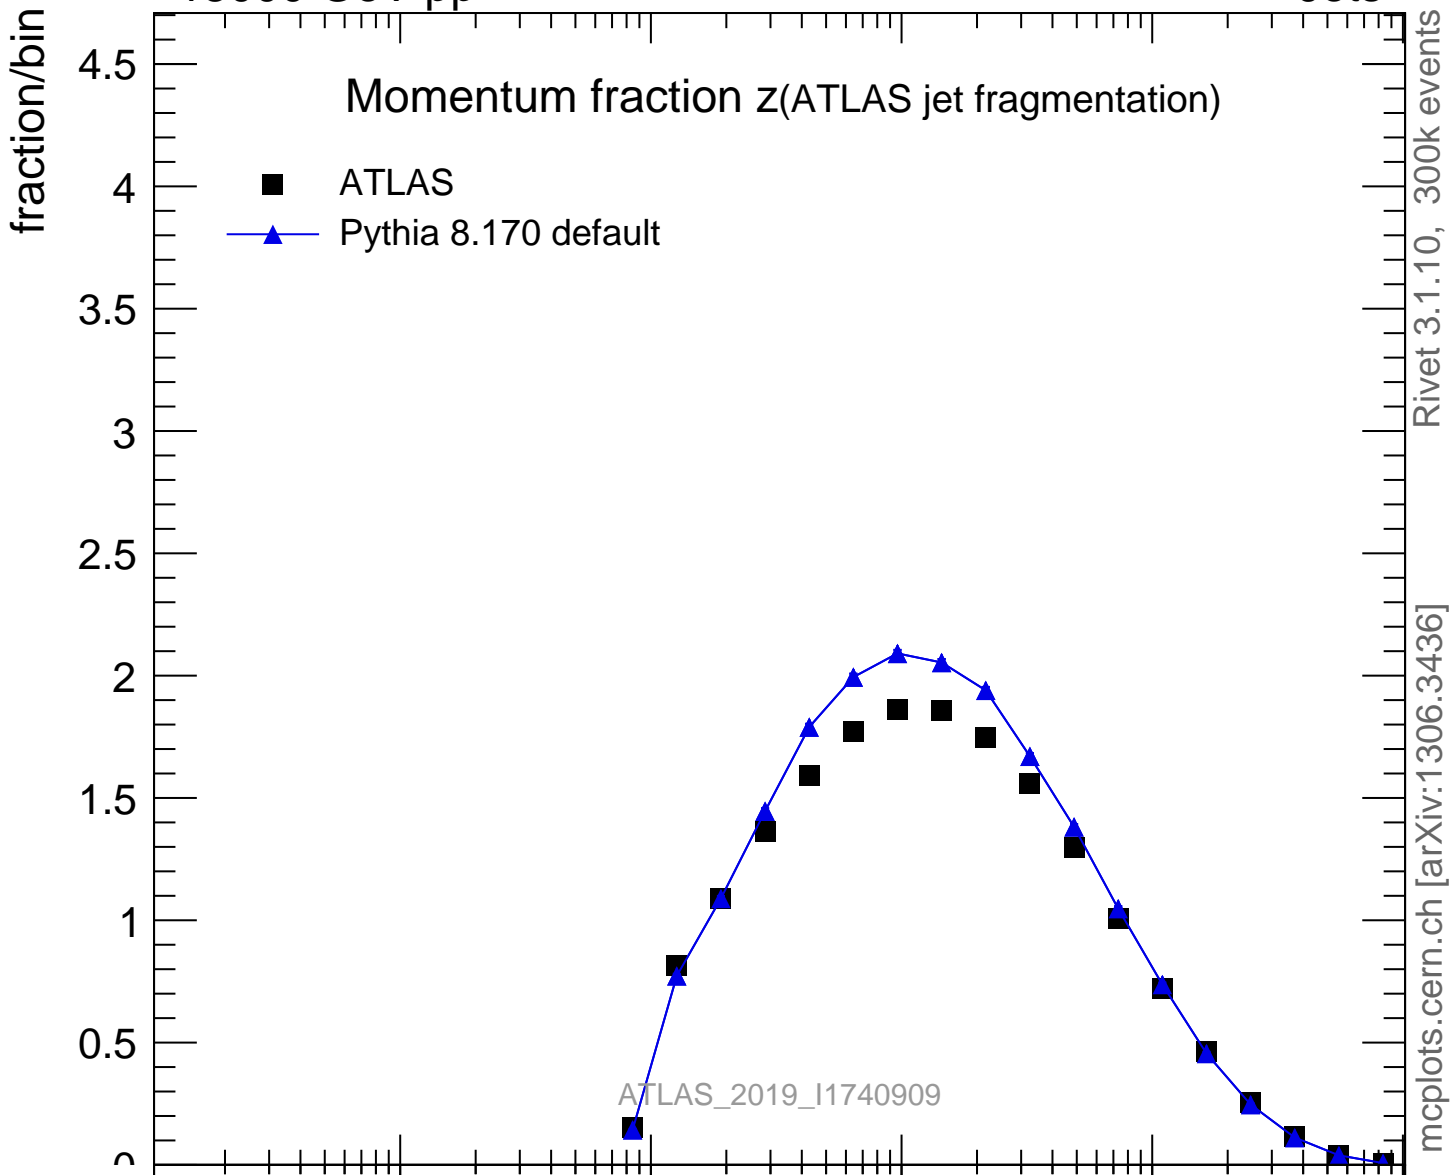

13000 GeV pp

Jets

Rivet 3.1.10, 300k events
mcplots.cern.ch [arXiv:1306.3436]