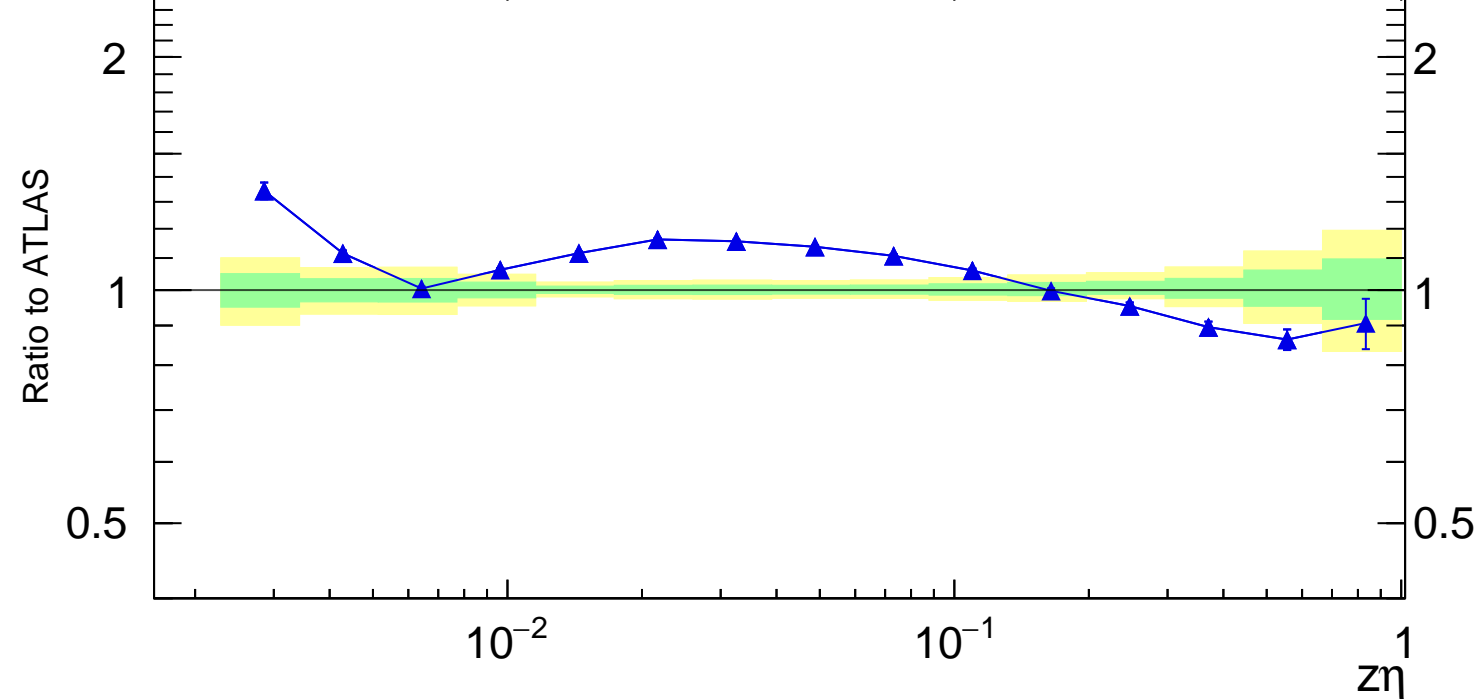

13000 GeV pp

Jets

Rivet 3.1.10, 500k events  
mcplots.cern.ch [arXiv:1306.3436]