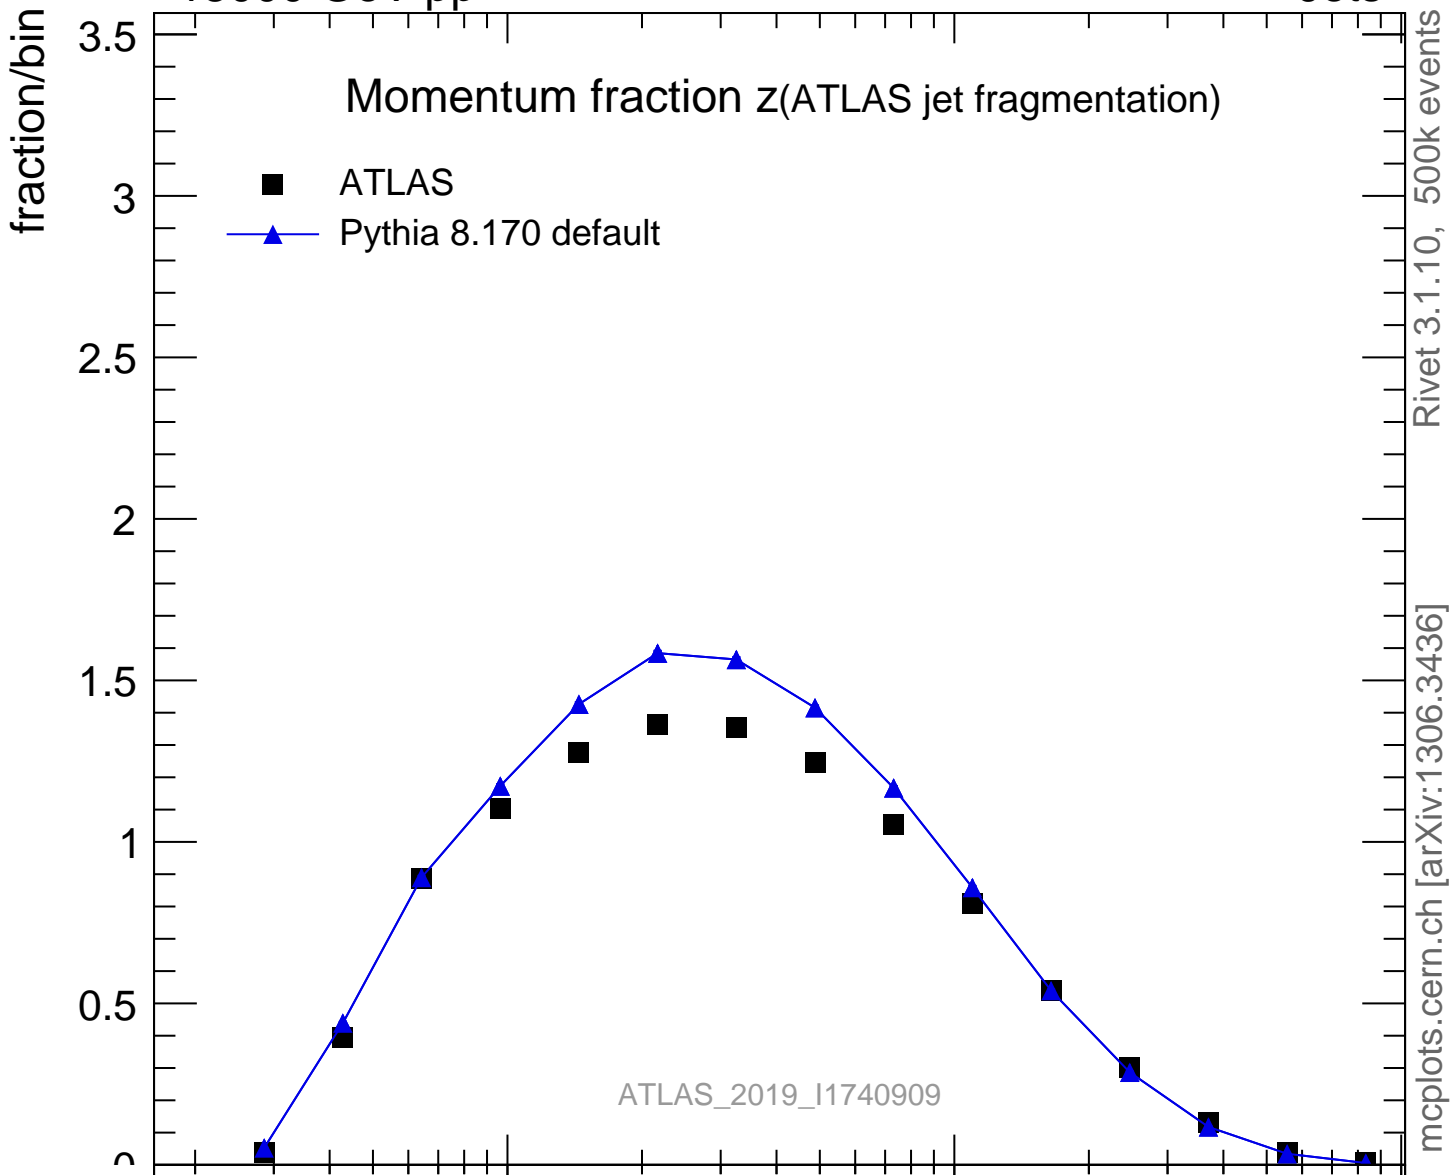

13000 GeV pp

Jets

Rivet 3.1.10, 500k events  
mcplots.cern.ch [arXiv:1306.3436]