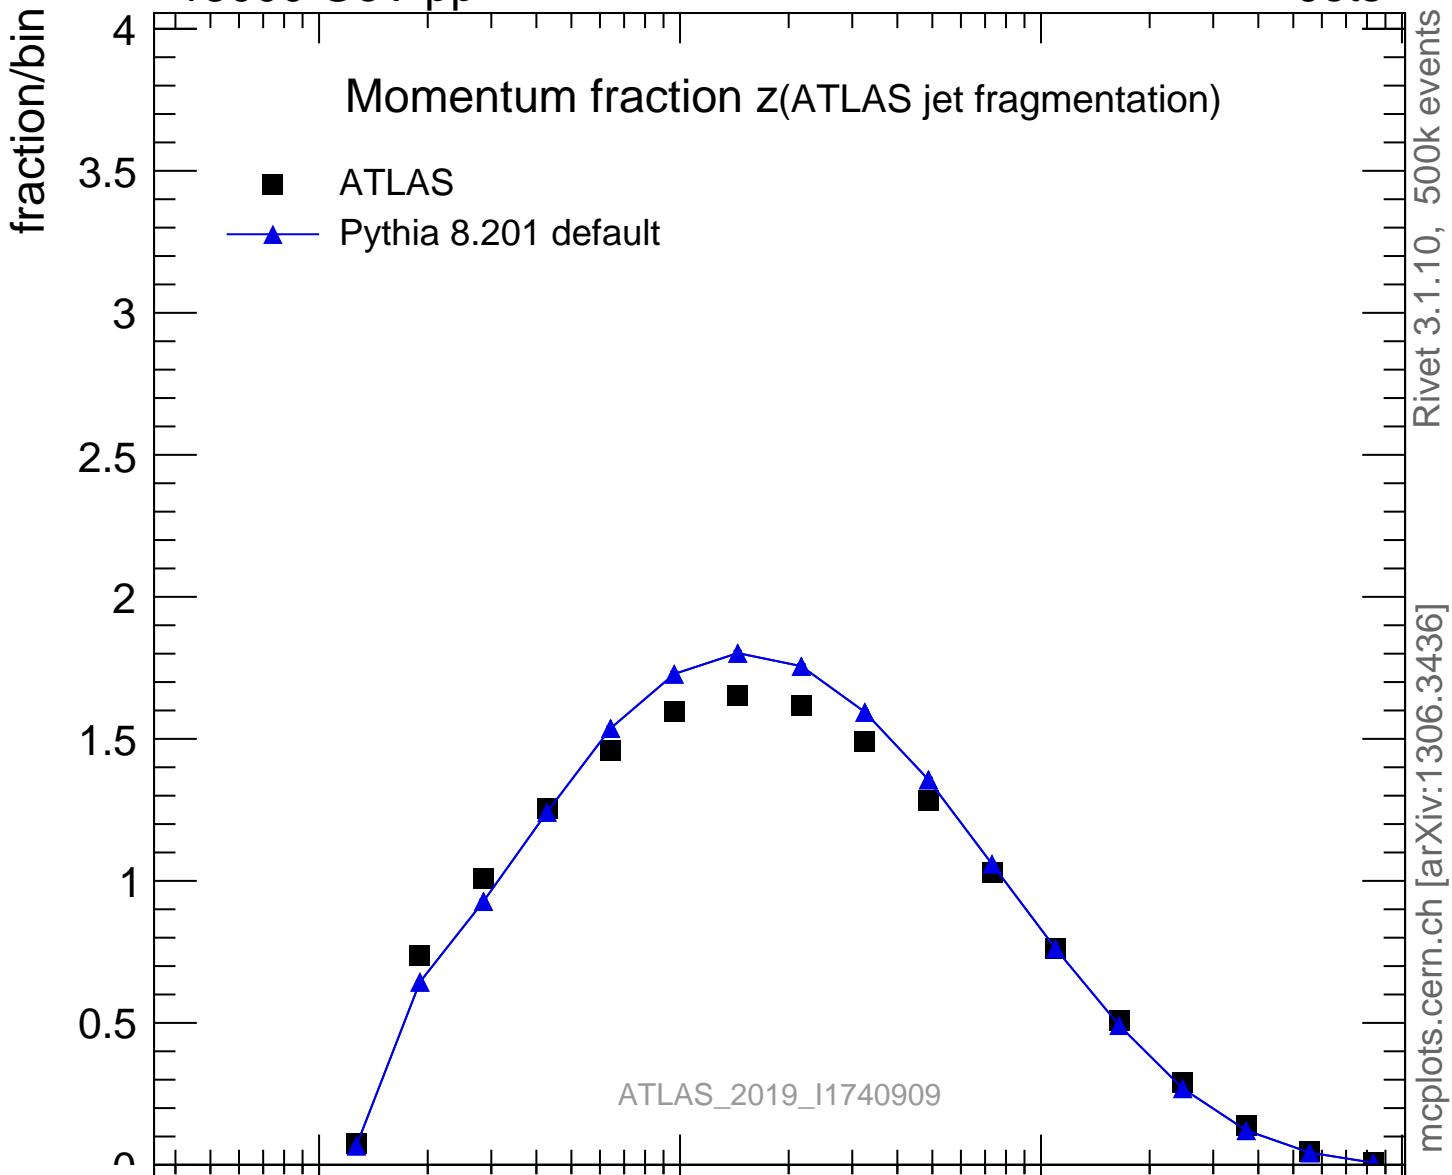

13000 GeV pp

Jets

Rivet 3.1.10, 500k events
mcplots.cern.ch [arXiv:1306.3436]