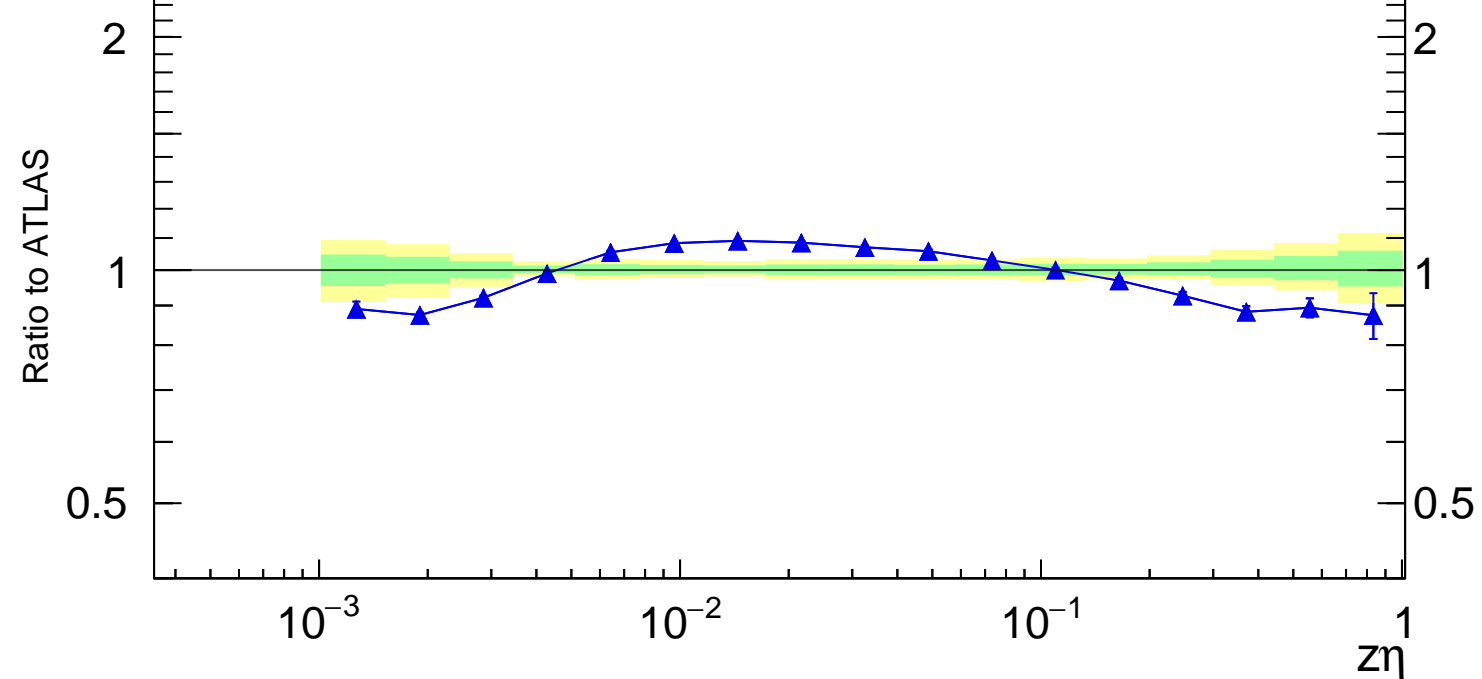

13000 GeV pp

Jets

Rivet 3.1.10, 500k events
mcplots.cern.ch [arXiv:1306.3436]