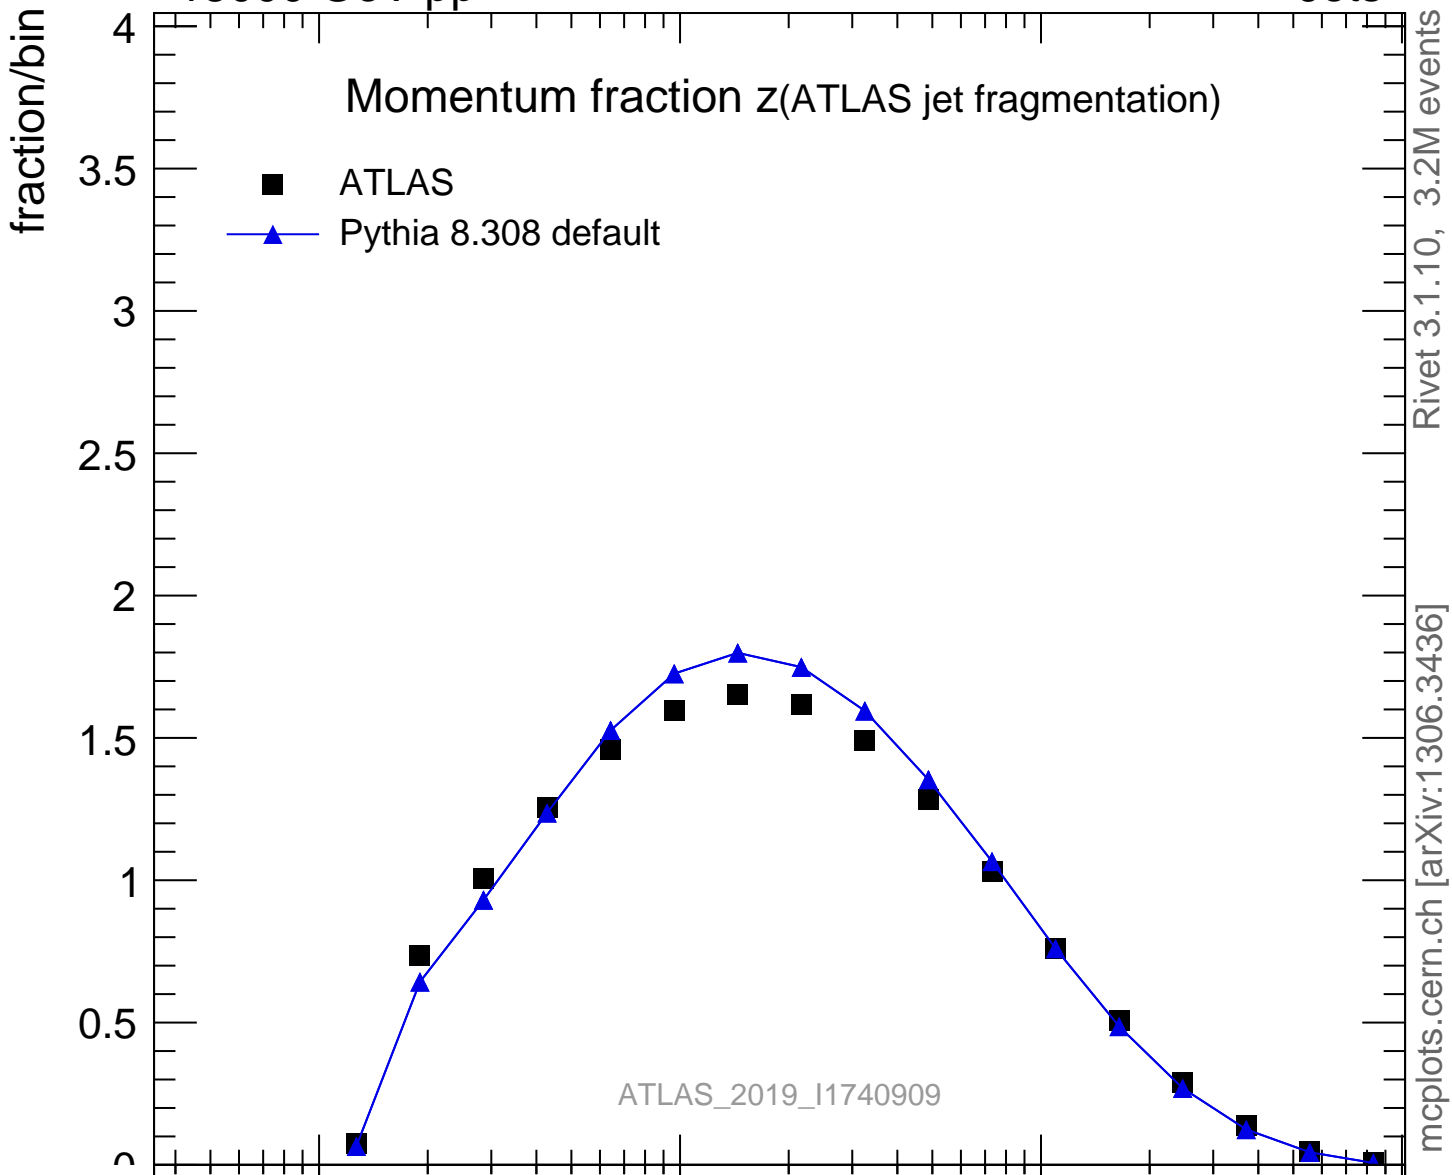

13000 GeV pp

Jets

Rivet 3.1.10, 3.2M events
mcplots.cern.ch [arXiv:1306.3436]