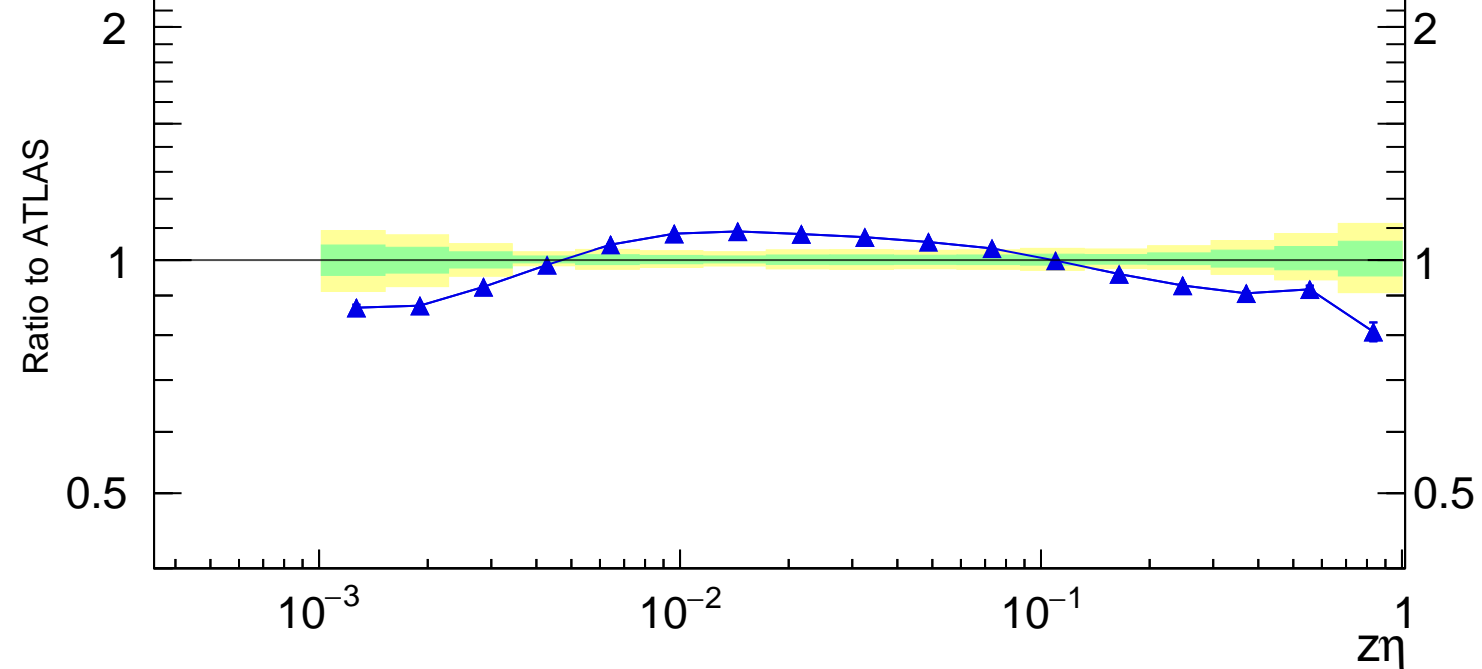

13000 GeV pp

Jets

Rivet 3.1.10, 3.2M events
mcplots.cern.ch [arXiv:1306.3436]