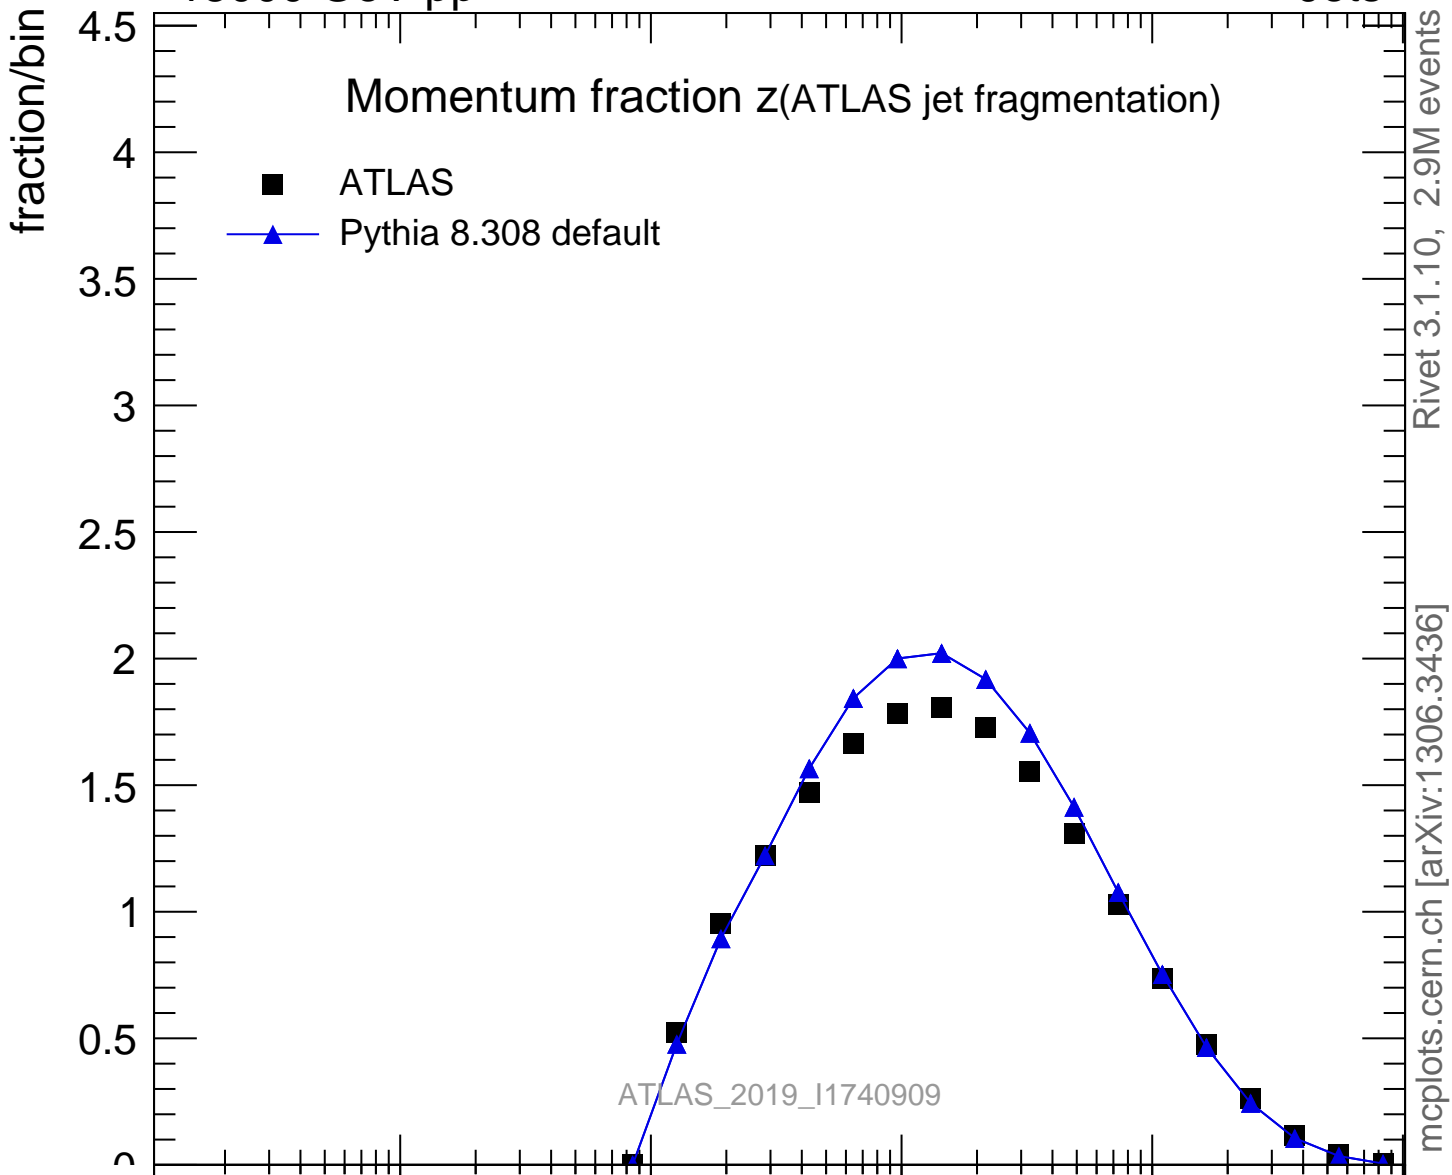

13000 GeV pp

Jets

Rivet 3.1.10, 2.9M events
mcplots.cern.ch [arXiv:1306.3436]