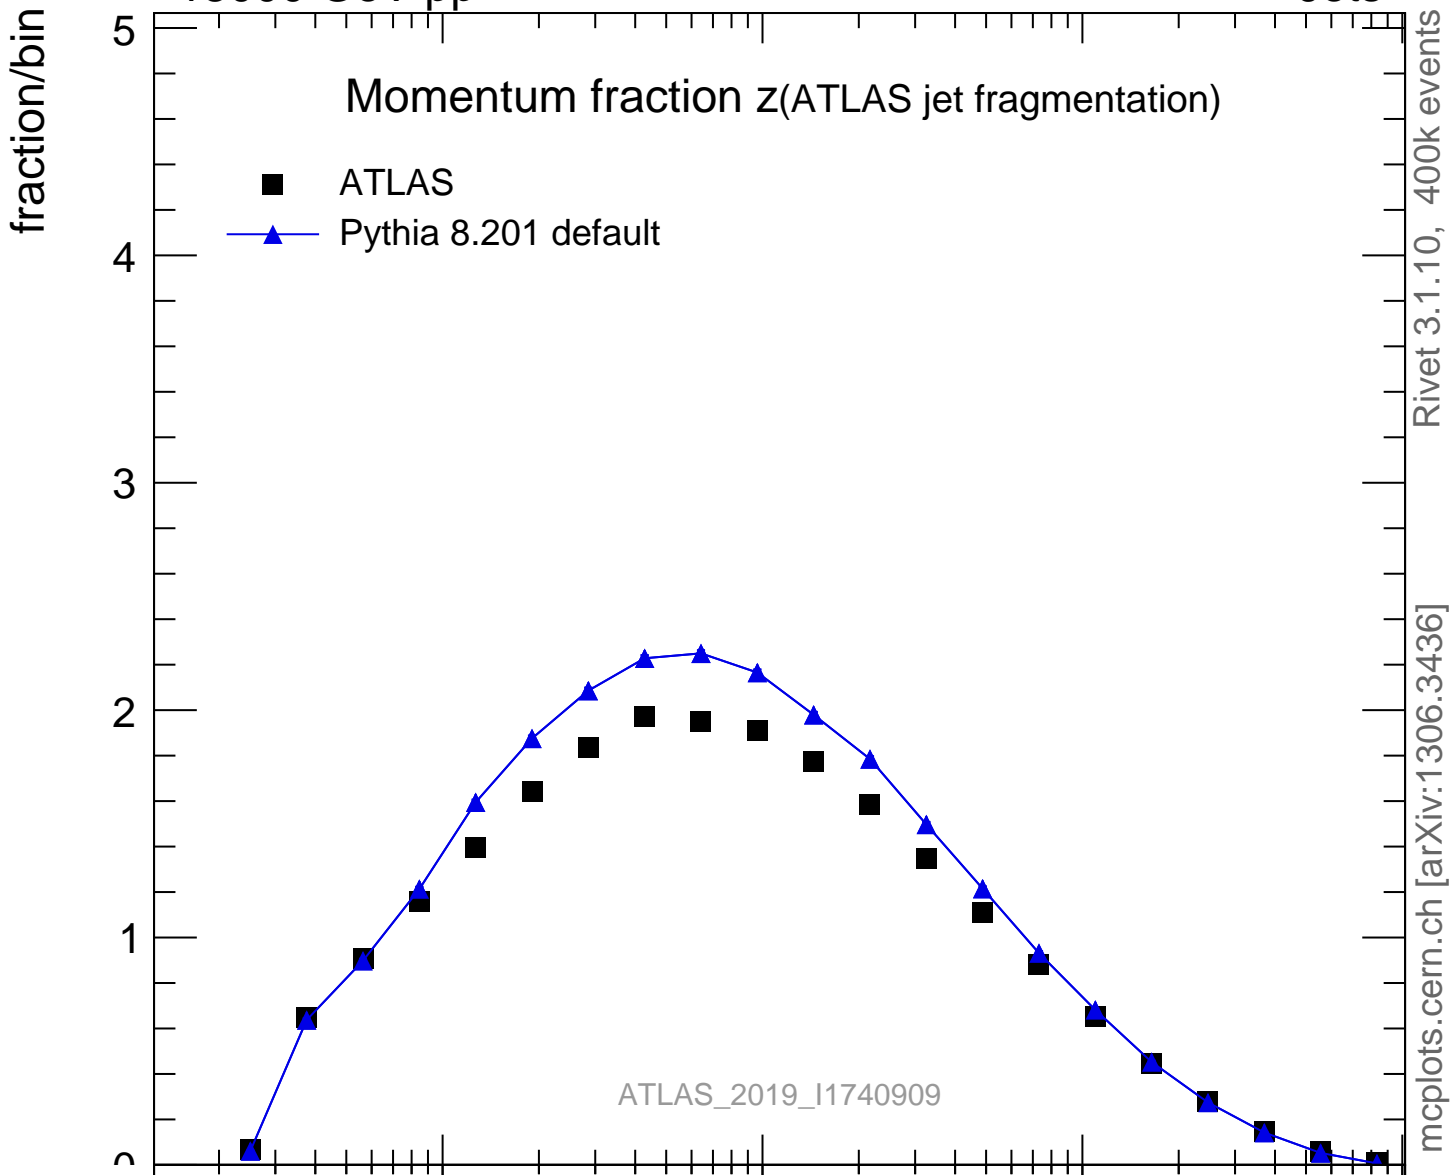

13000 GeV pp

Jets

Rivet 3.1.10, 400k events
mcplots.cern.ch [arXiv:1306.3436]