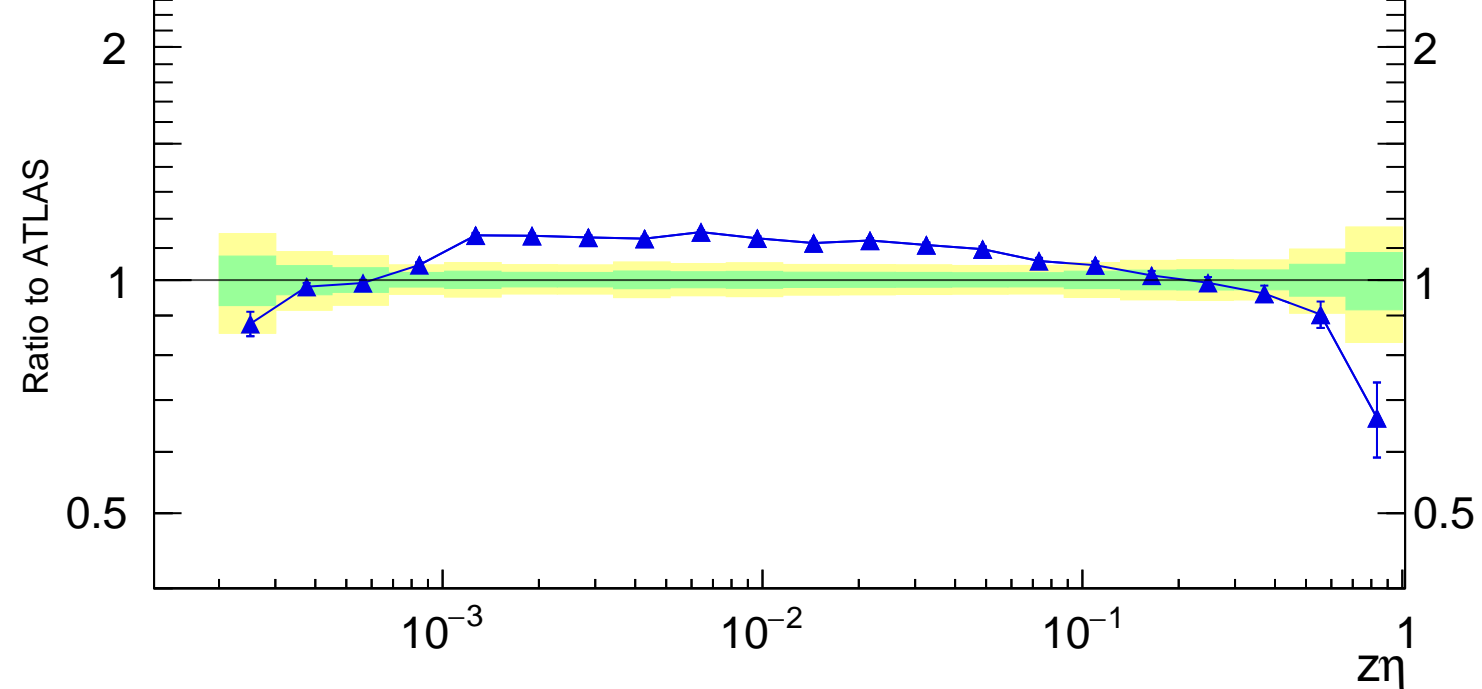

13000 GeV pp

Jets

Rivet 3.1.10, 400k events
mcplots.cern.ch [arXiv:1306.3436]