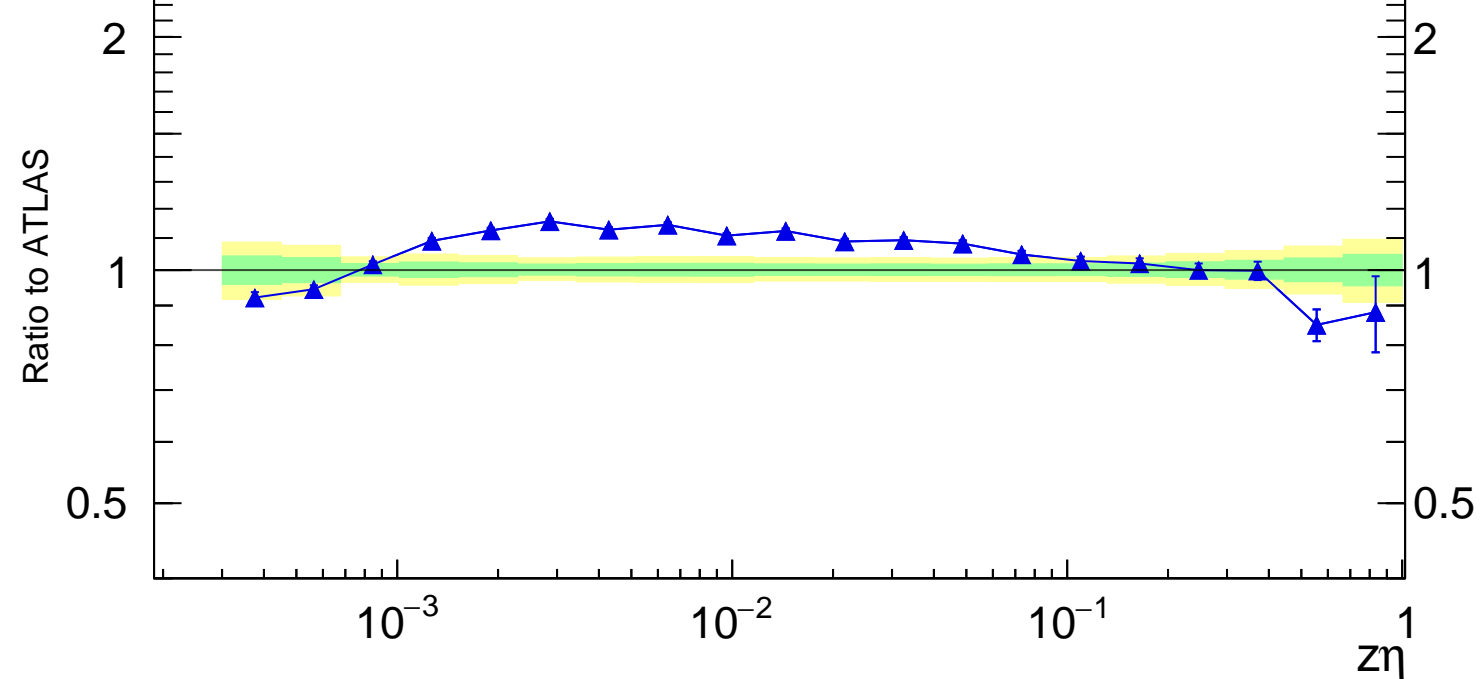

13000 GeV pp

Jets

Rivet 3.1.10, 500k events
mcplots.cern.ch [arXiv:1306.3436]