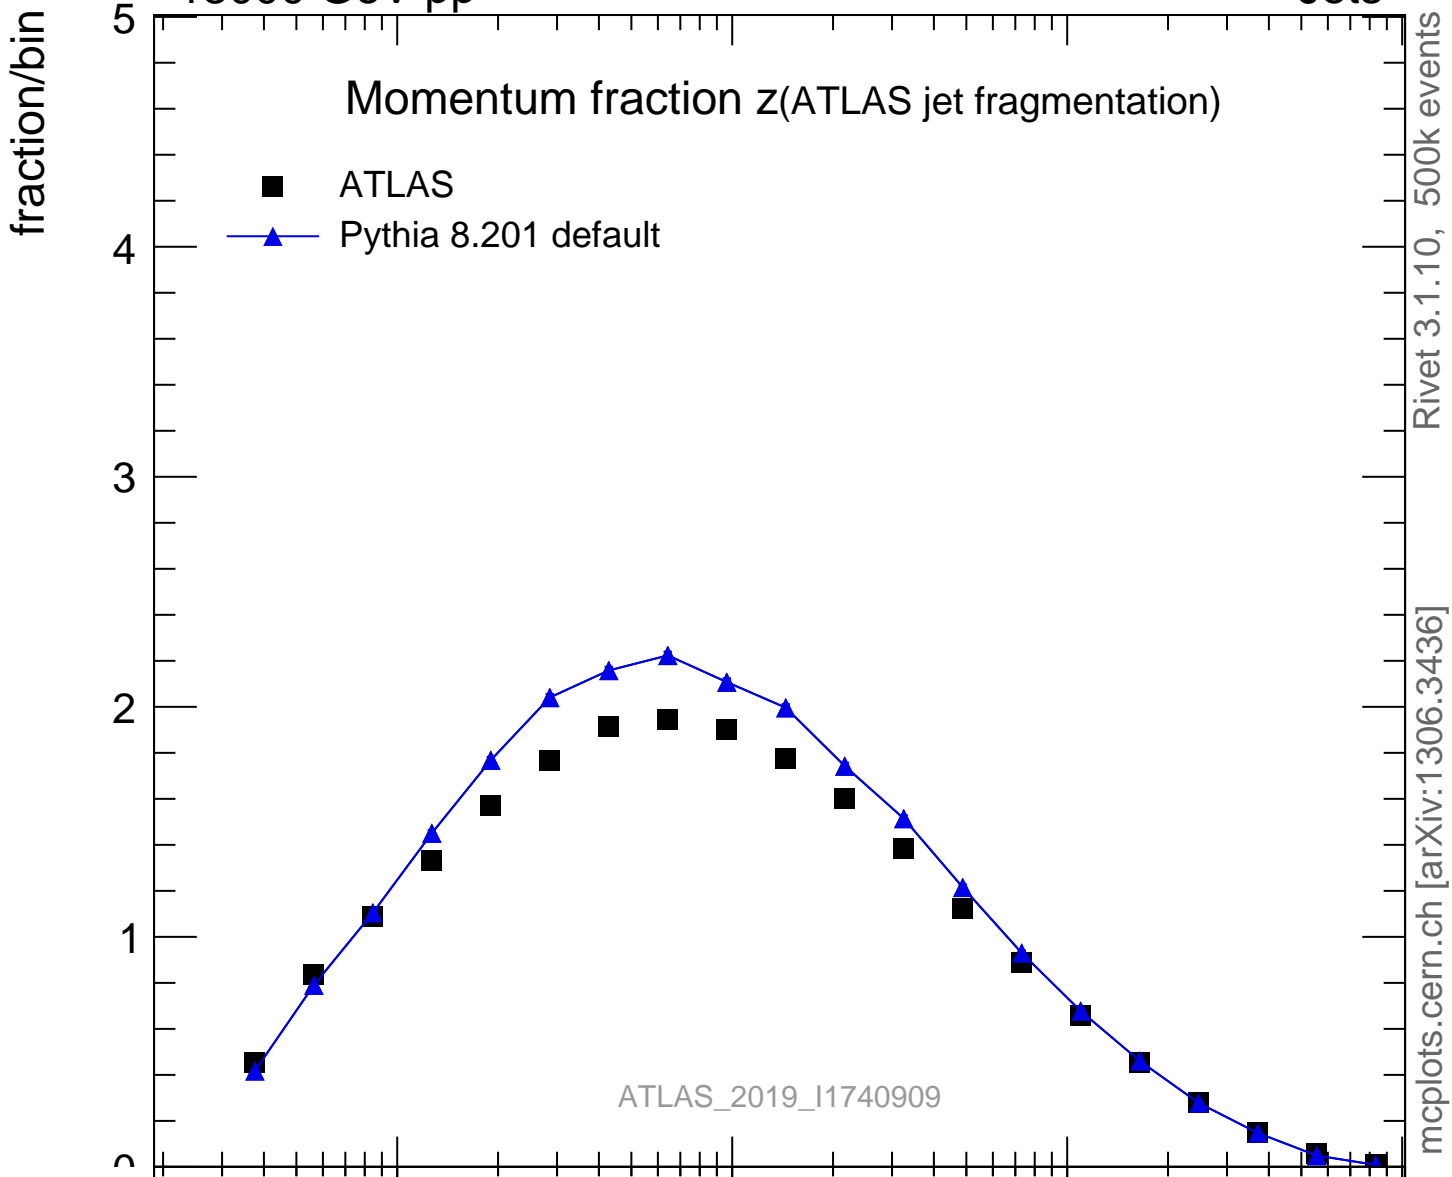

13000 GeV pp

Jets

Rivet 3.1.10, 500k events
mcplots.cern.ch [arXiv:1306.3436]