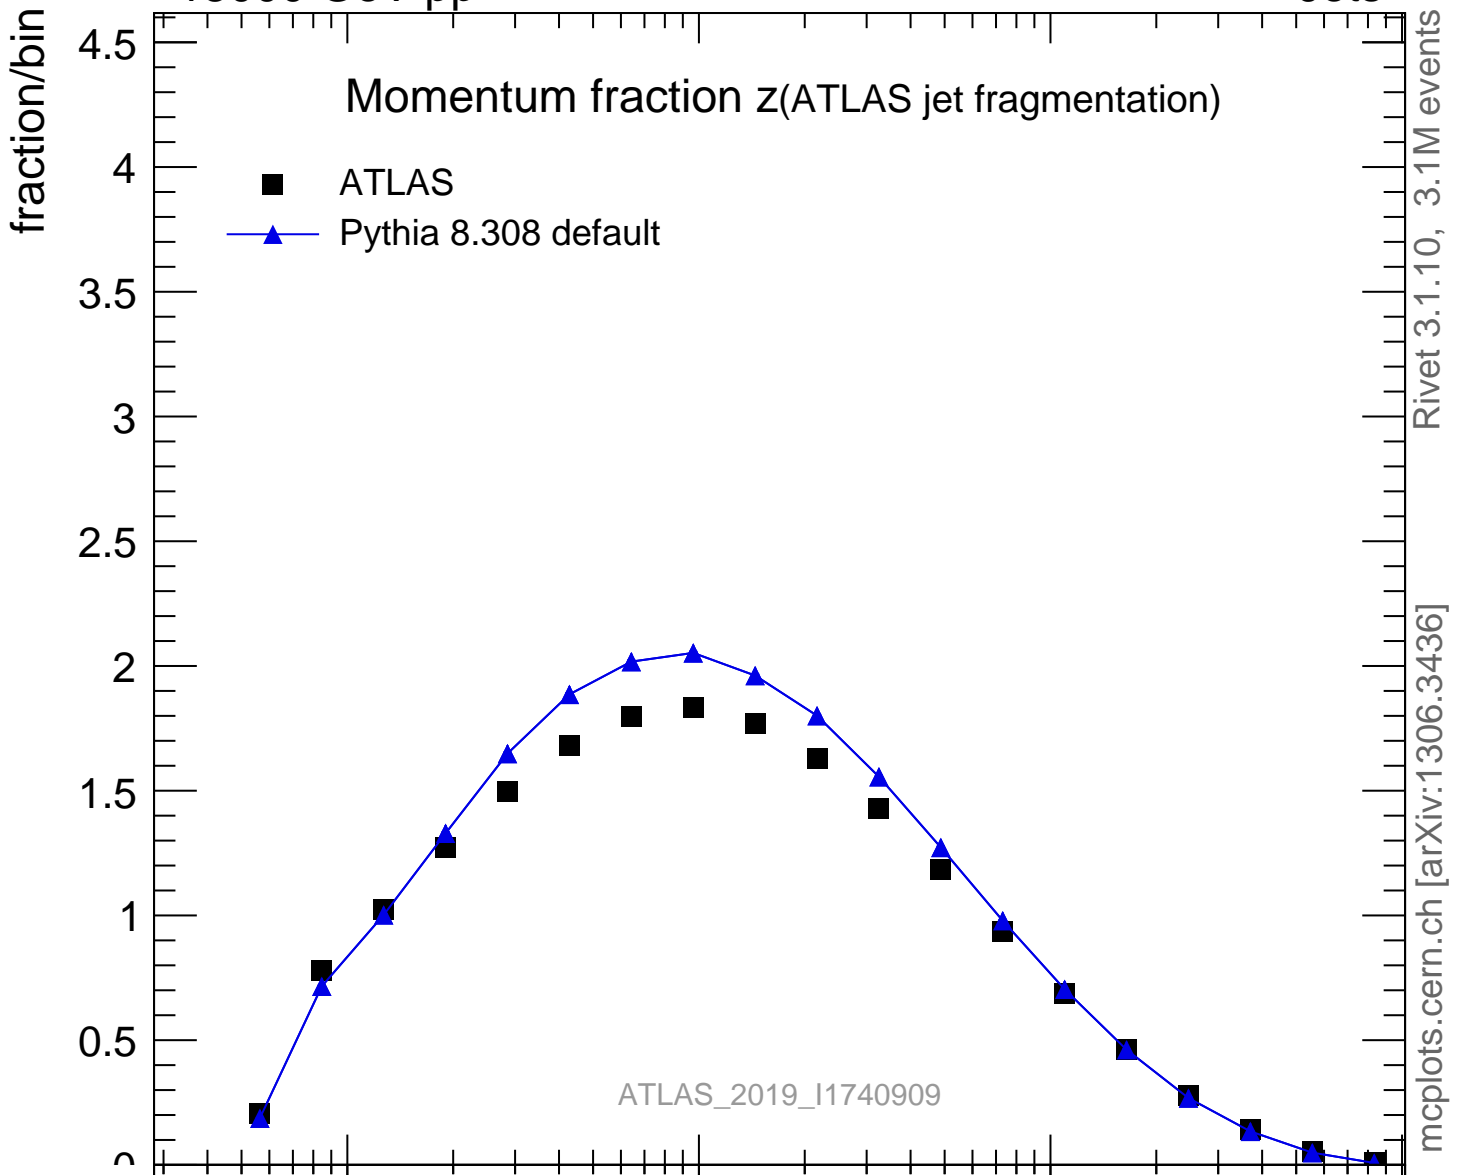

13000 GeV pp

Jets

Rivet 3.1.10, 3.1M events
mcplots.cern.ch [arXiv:1306.3436]