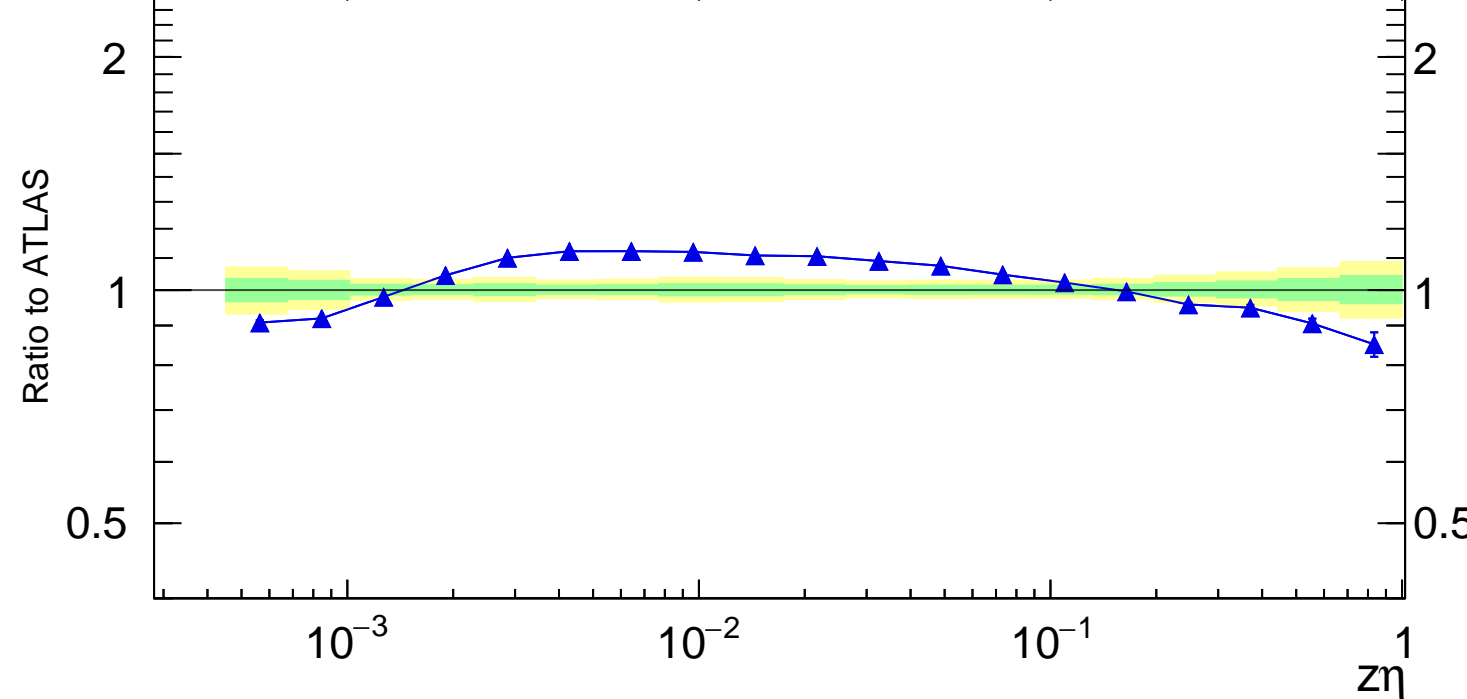

13000 GeV pp

Jets

Rivet 3.1.10, 3.1M events
mcplots.cern.ch [arXiv:1306.3436]