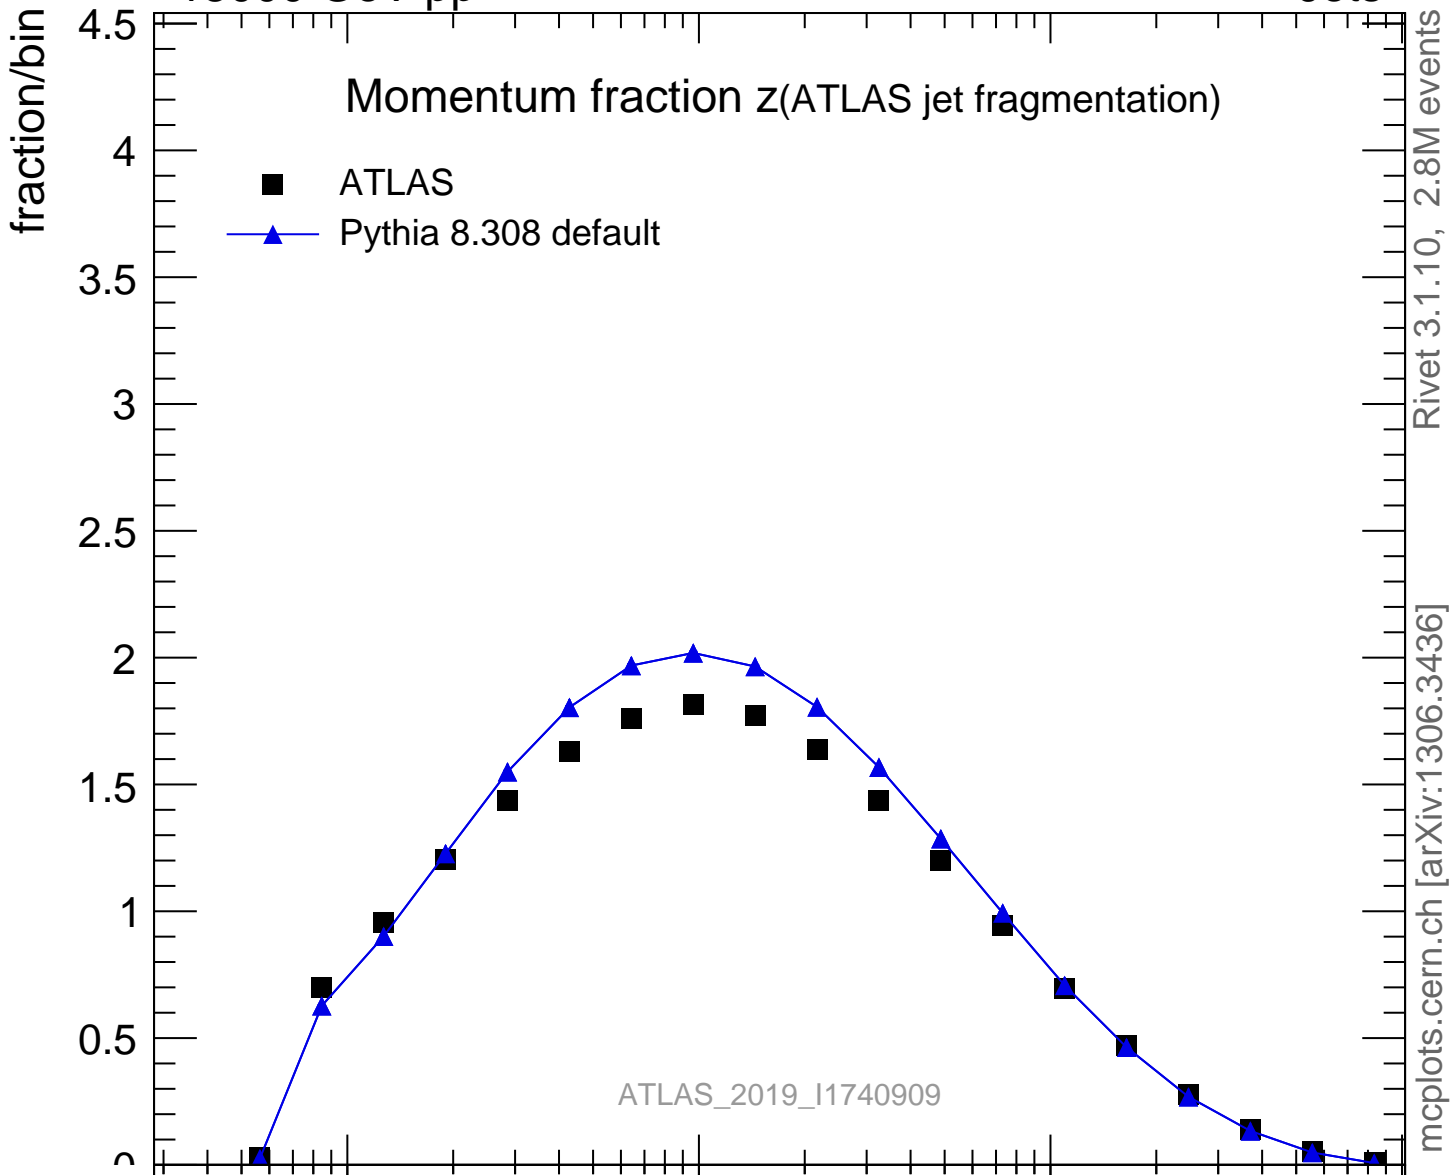

13000 GeV pp

Jets

Rivet 3.1.10, 2.8M events
mcplots.cern.ch [arXiv:1306.3436]