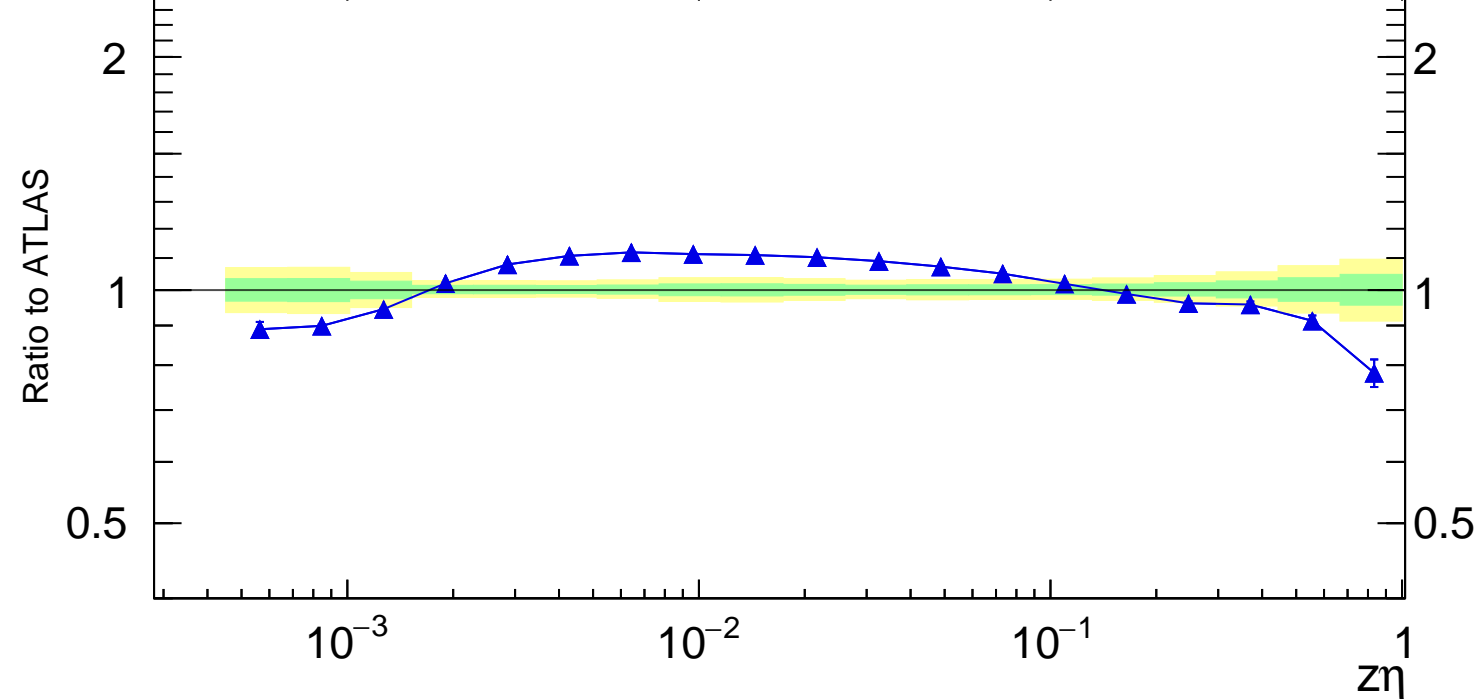

13000 GeV pp

Jets

Rivet 3.1.10, 2.8M events
mcplots.cern.ch [arXiv:1306.3436]