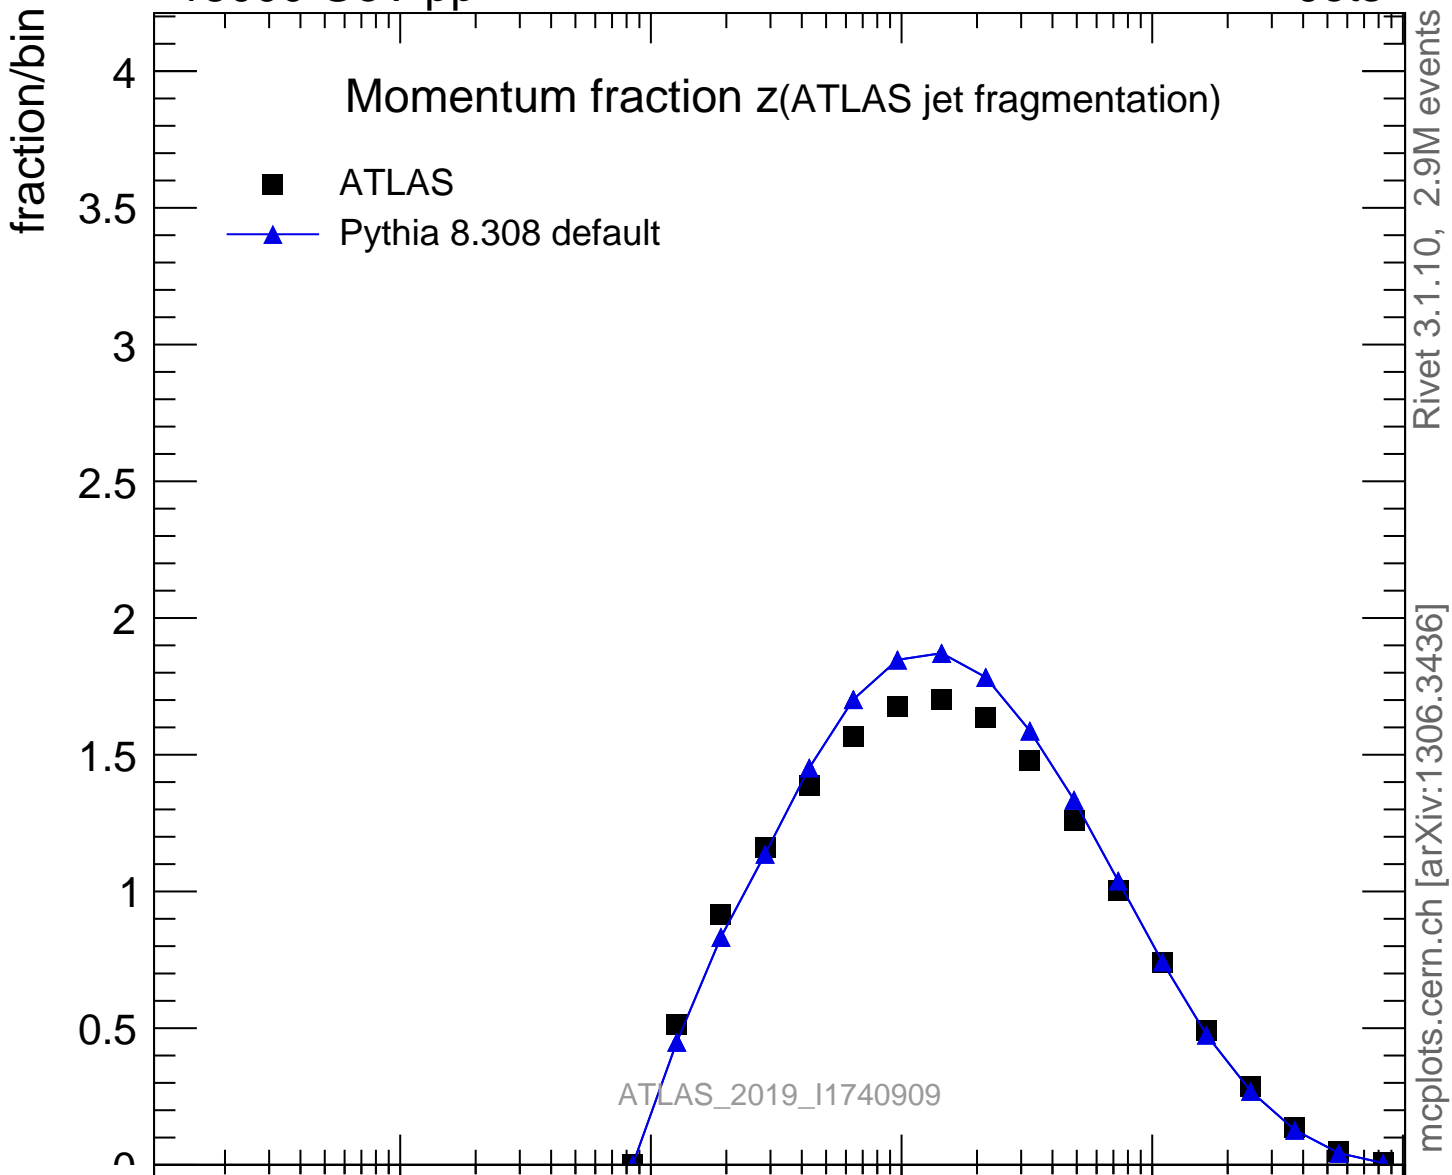

13000 GeV pp

Jets

Rivet 3.1.10, 2.9M events
mcplots.cern.ch [arXiv:1306.3436]