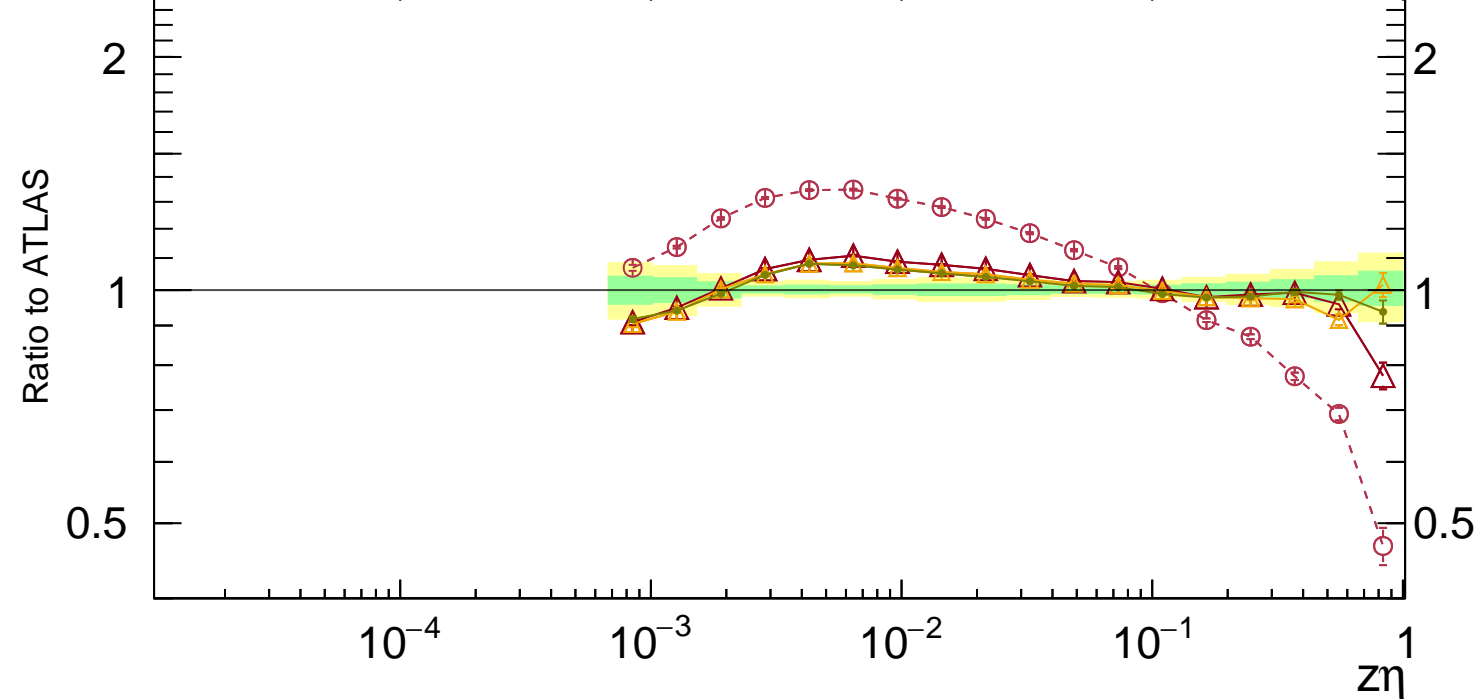

13000 GeV pp

Jets

Rivet 3.1.10, ≥ 3.1M events