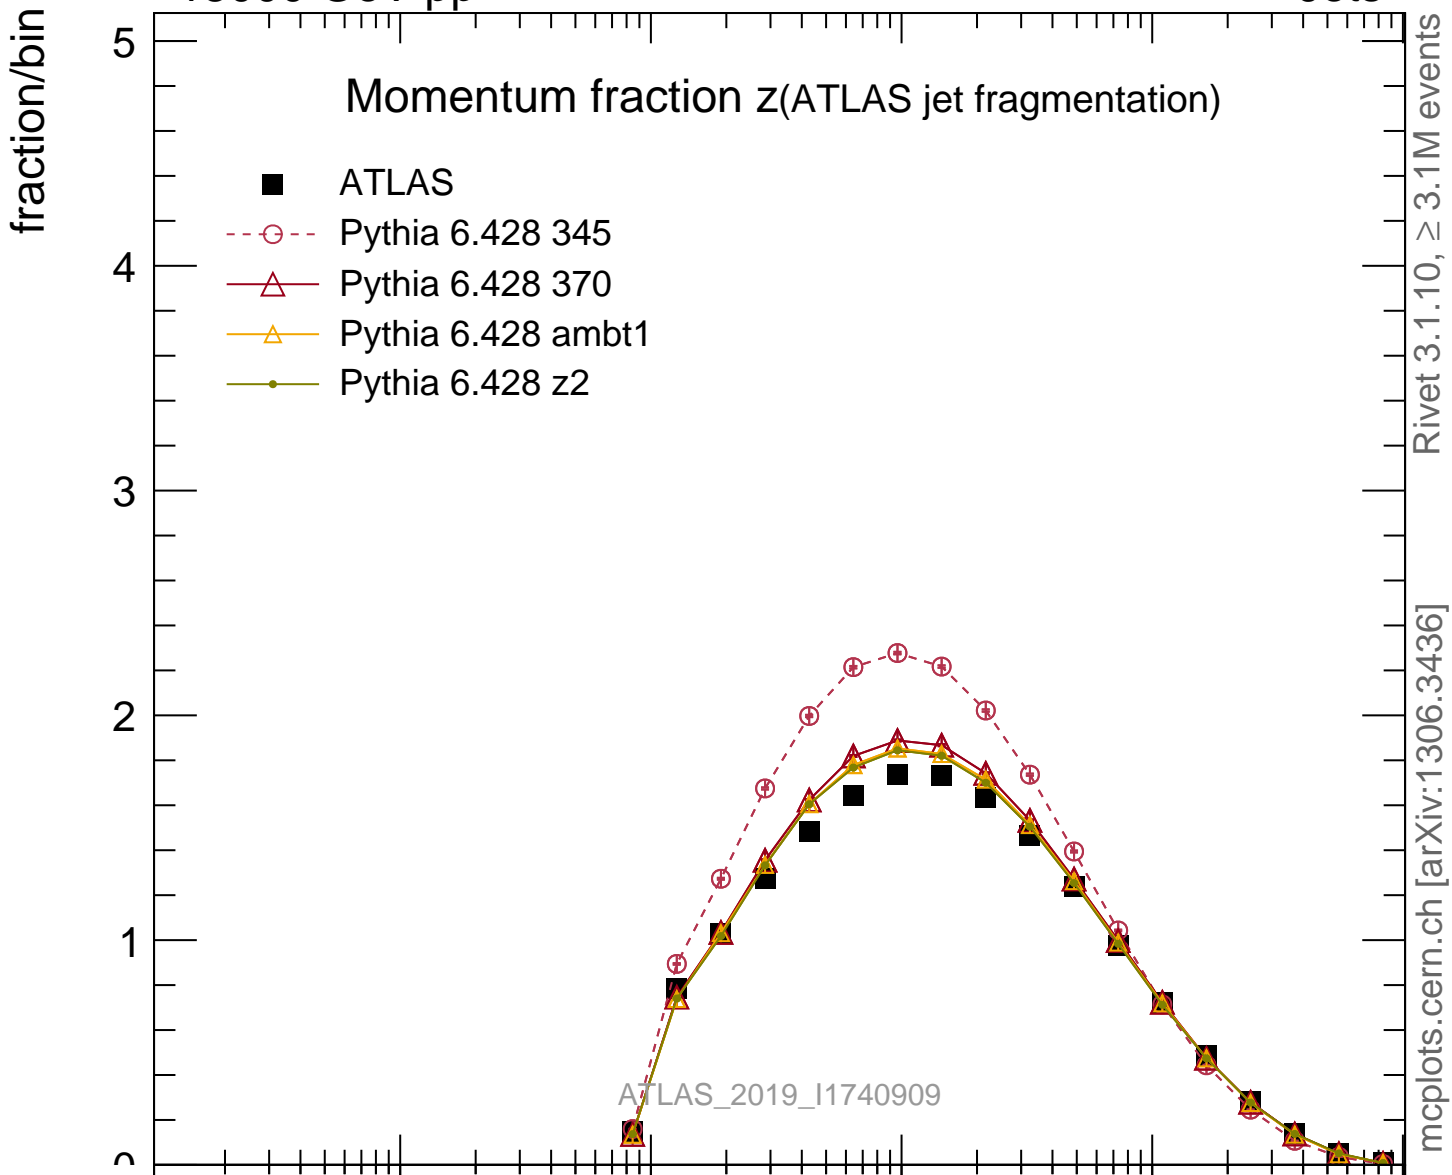

13000 GeV pp

Jets

Rivet 3.1.10, ≥ 3.1M events