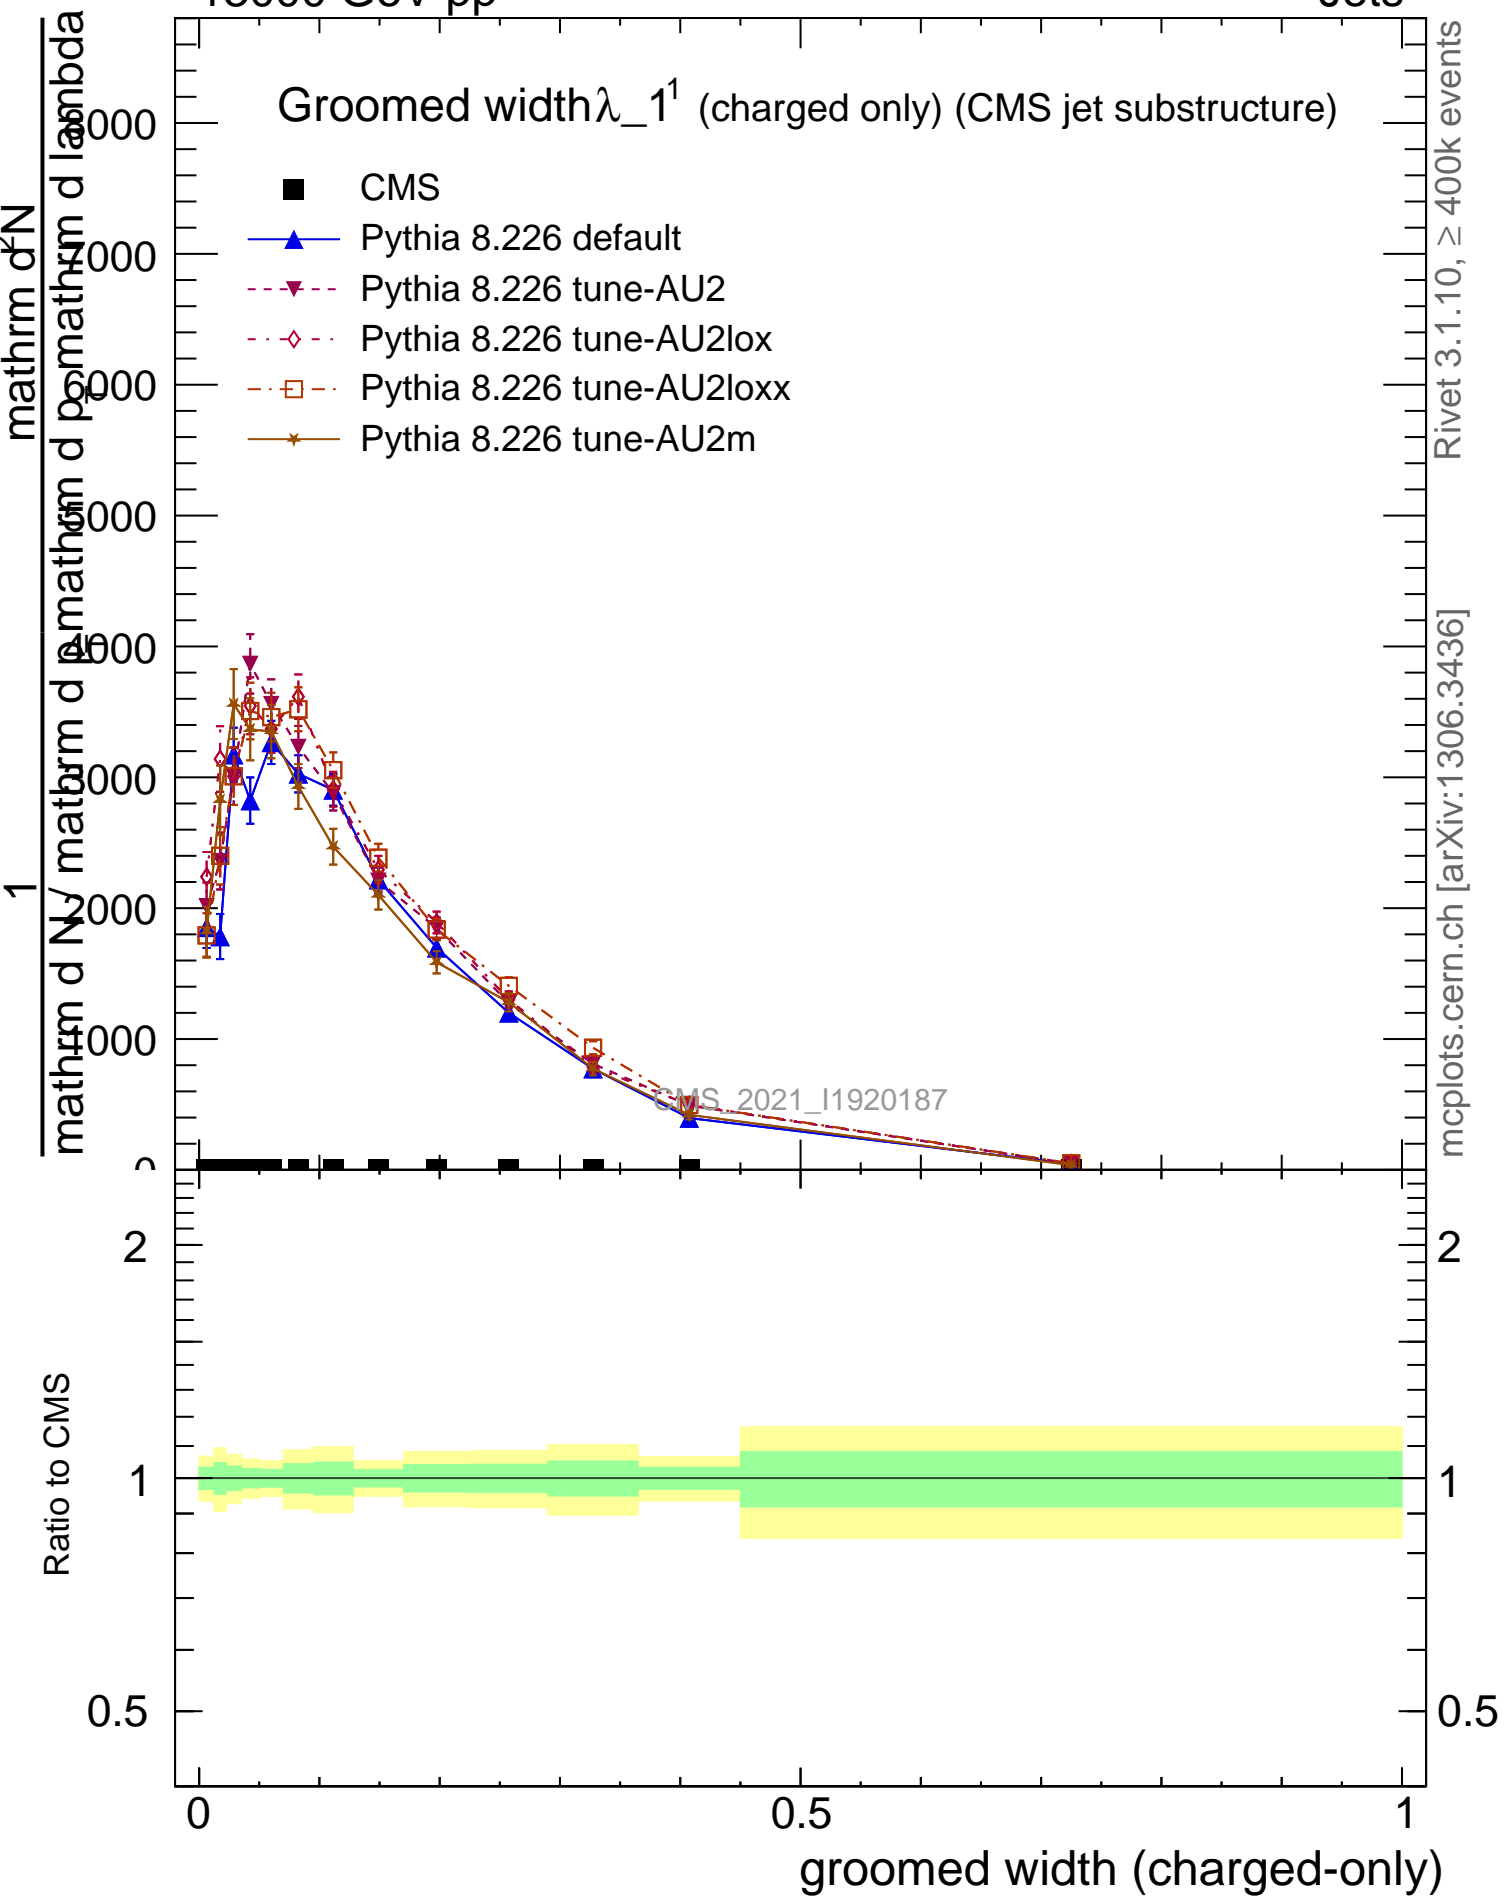

Groomed width  $\lambda_{1^1}$  (charged only) (CMS jet substructure)

- CMS
- ▲ Pythia 8.226 default
- ▼ Pythia 8.226 tune-AU2
- ◇ Pythia 8.226 tune-AU2lox
- Pythia 8.226 tune-AU2loxx
- ★ Pythia 8.226 tune-AU2m