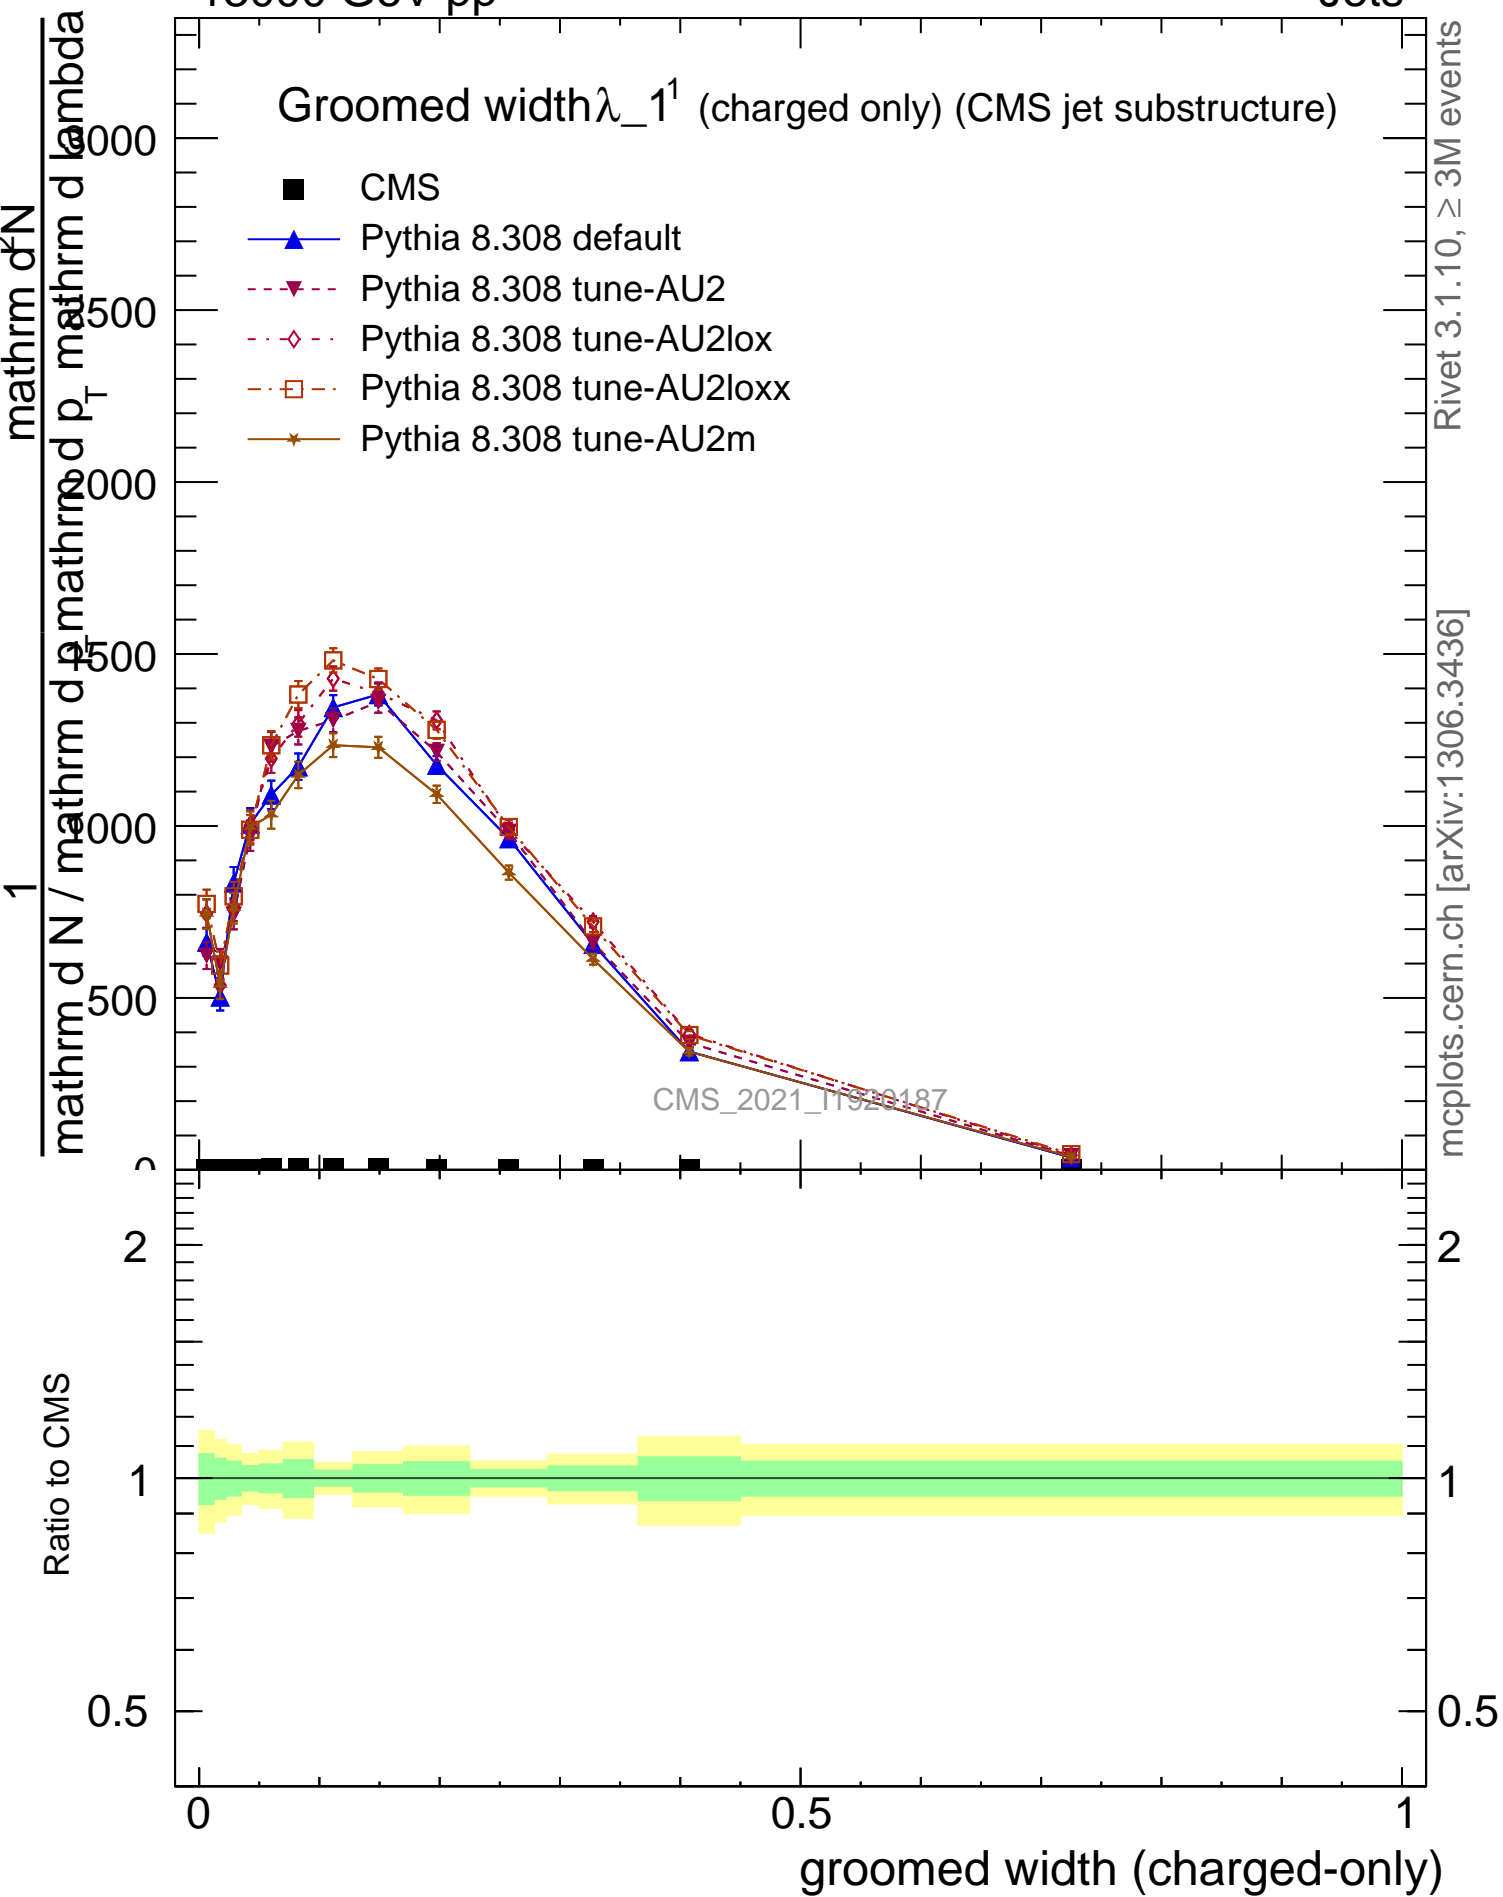

Groomed width  $\lambda_{1^1}$  (charged only) (CMS jet substructure)

- CMS
- ▲ Pythia 8.308 default
- ▼ Pythia 8.308 tune-AU2
- ◇ Pythia 8.308 tune-AU2lox
- Pythia 8.308 tune-AU2loxx
- ★ Pythia 8.308 tune-AU2m

Rivet 3.1.10,  $\geq 3M$  events

mcplots.cern.ch [arXiv:1306.3436]

CMS\_2021\_11920187