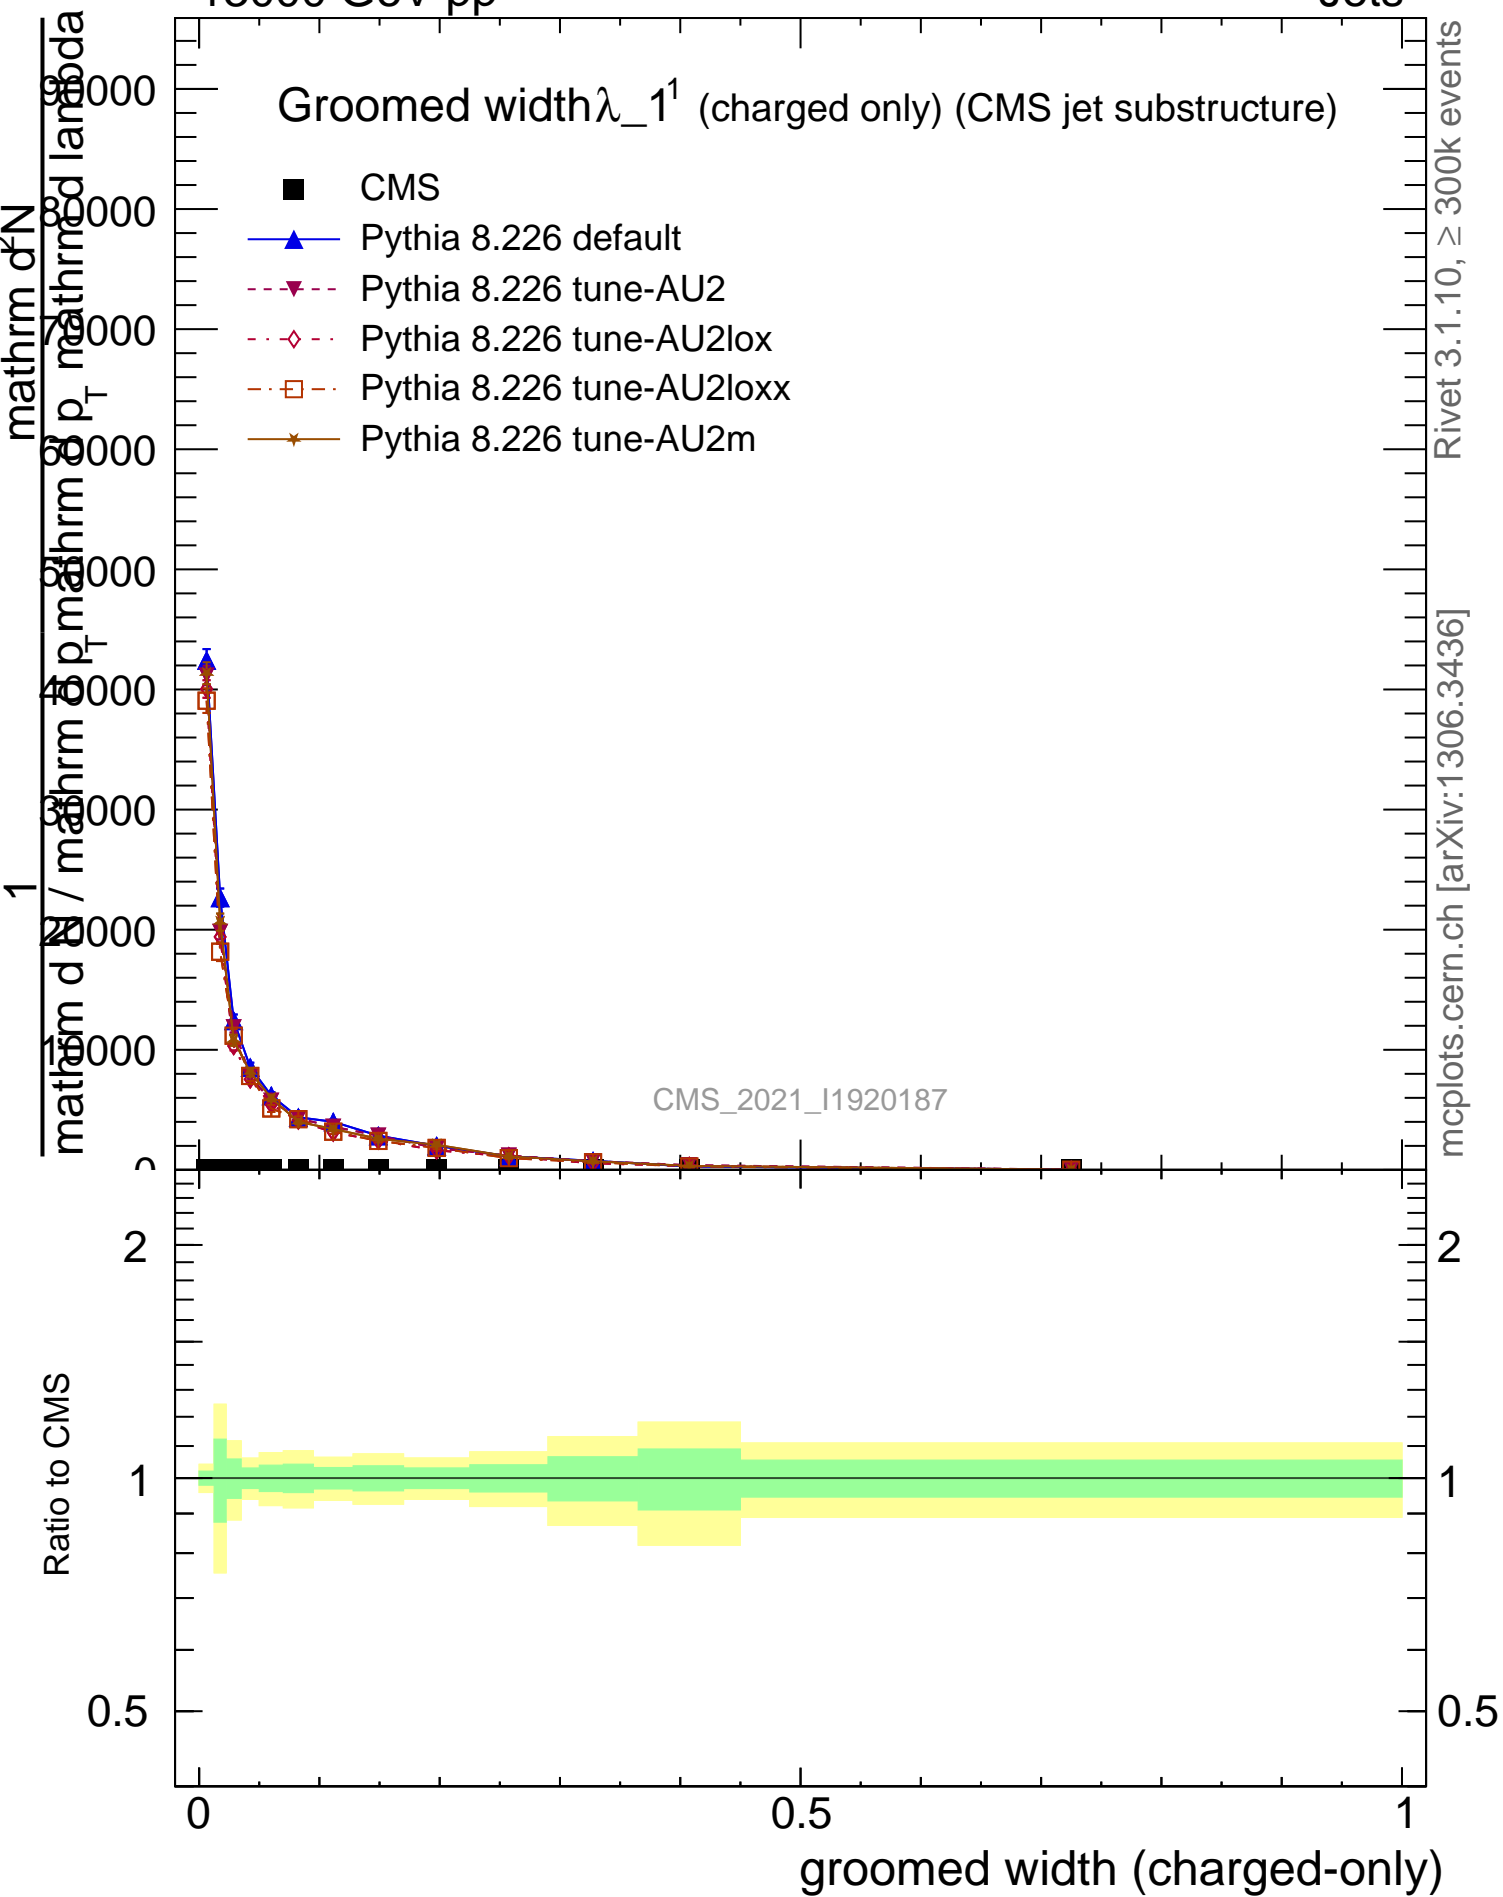

Groomed width λ_{-1}^1 (charged only) (CMS jet substructure)

- CMS
- ▲ Pythia 8.226 default
- ▼ Pythia 8.226 tune-AU2
- ◇ Pythia 8.226 tune-AU2lox
- Pythia 8.226 tune-AU2loxx
- ★ Pythia 8.226 tune-AU2m

Rivet 3.1.10, ≥ 300k events

mcplots.cern.ch [arXiv:1306.3436]