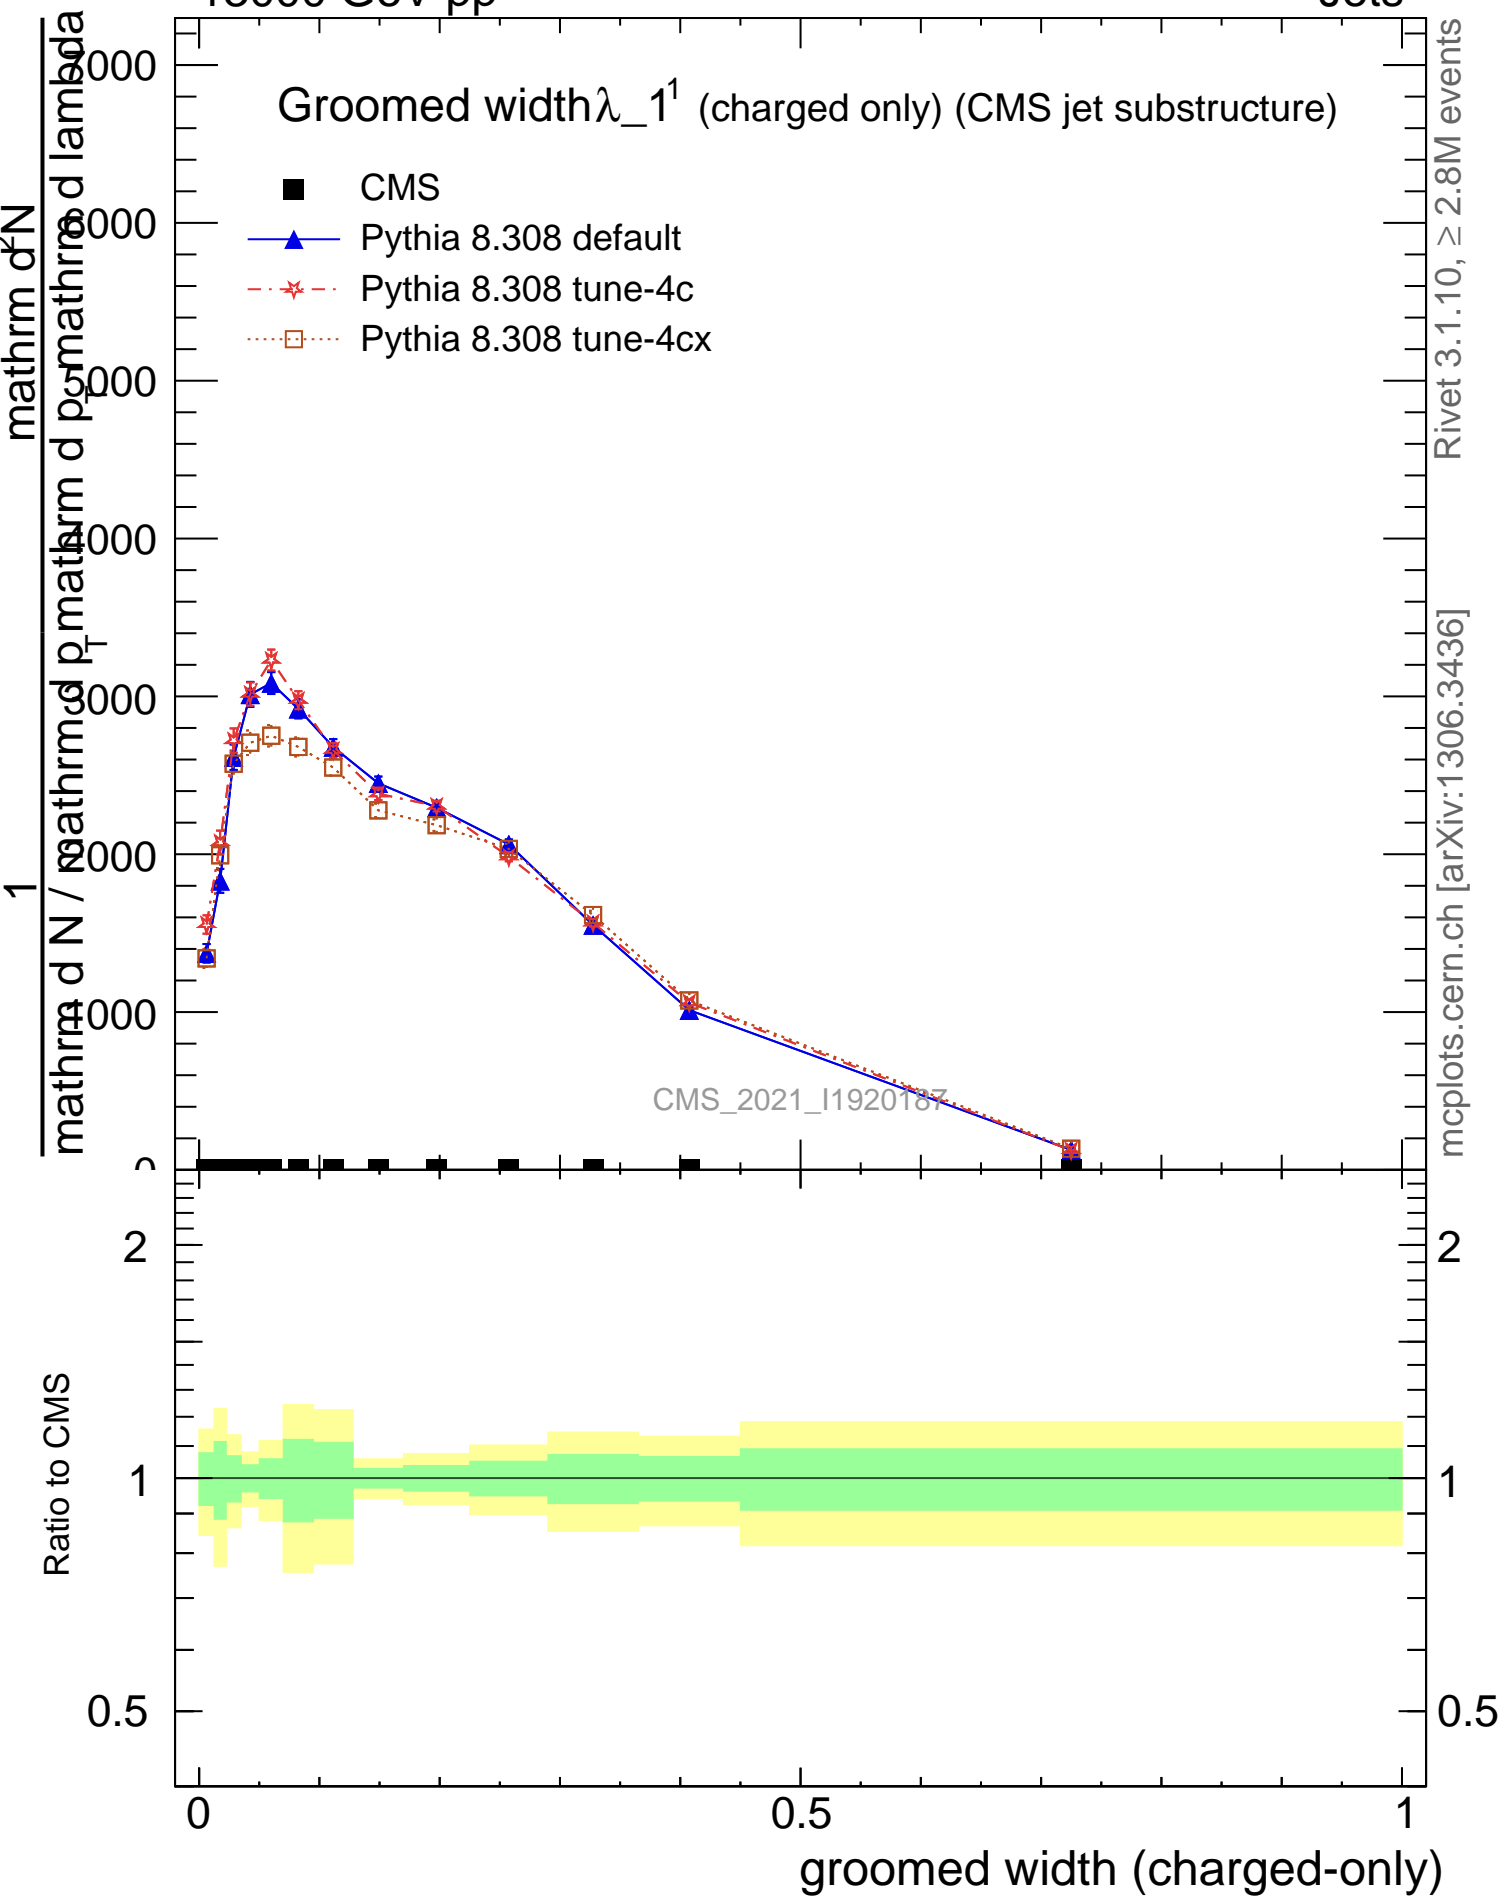

Groomed width  $\lambda_{1^1}$  (charged only) (CMS jet substructure)

- CMS
- ▲ Pythia 8.308 default
- ✱ Pythia 8.308 tune-4c
- Pythia 8.308 tune-4cx

CMS\_2021\_I1920187

mcplots.cern.ch [arXiv:1306.3436]

Rivet 3.1.10, ≥ 2.8M events