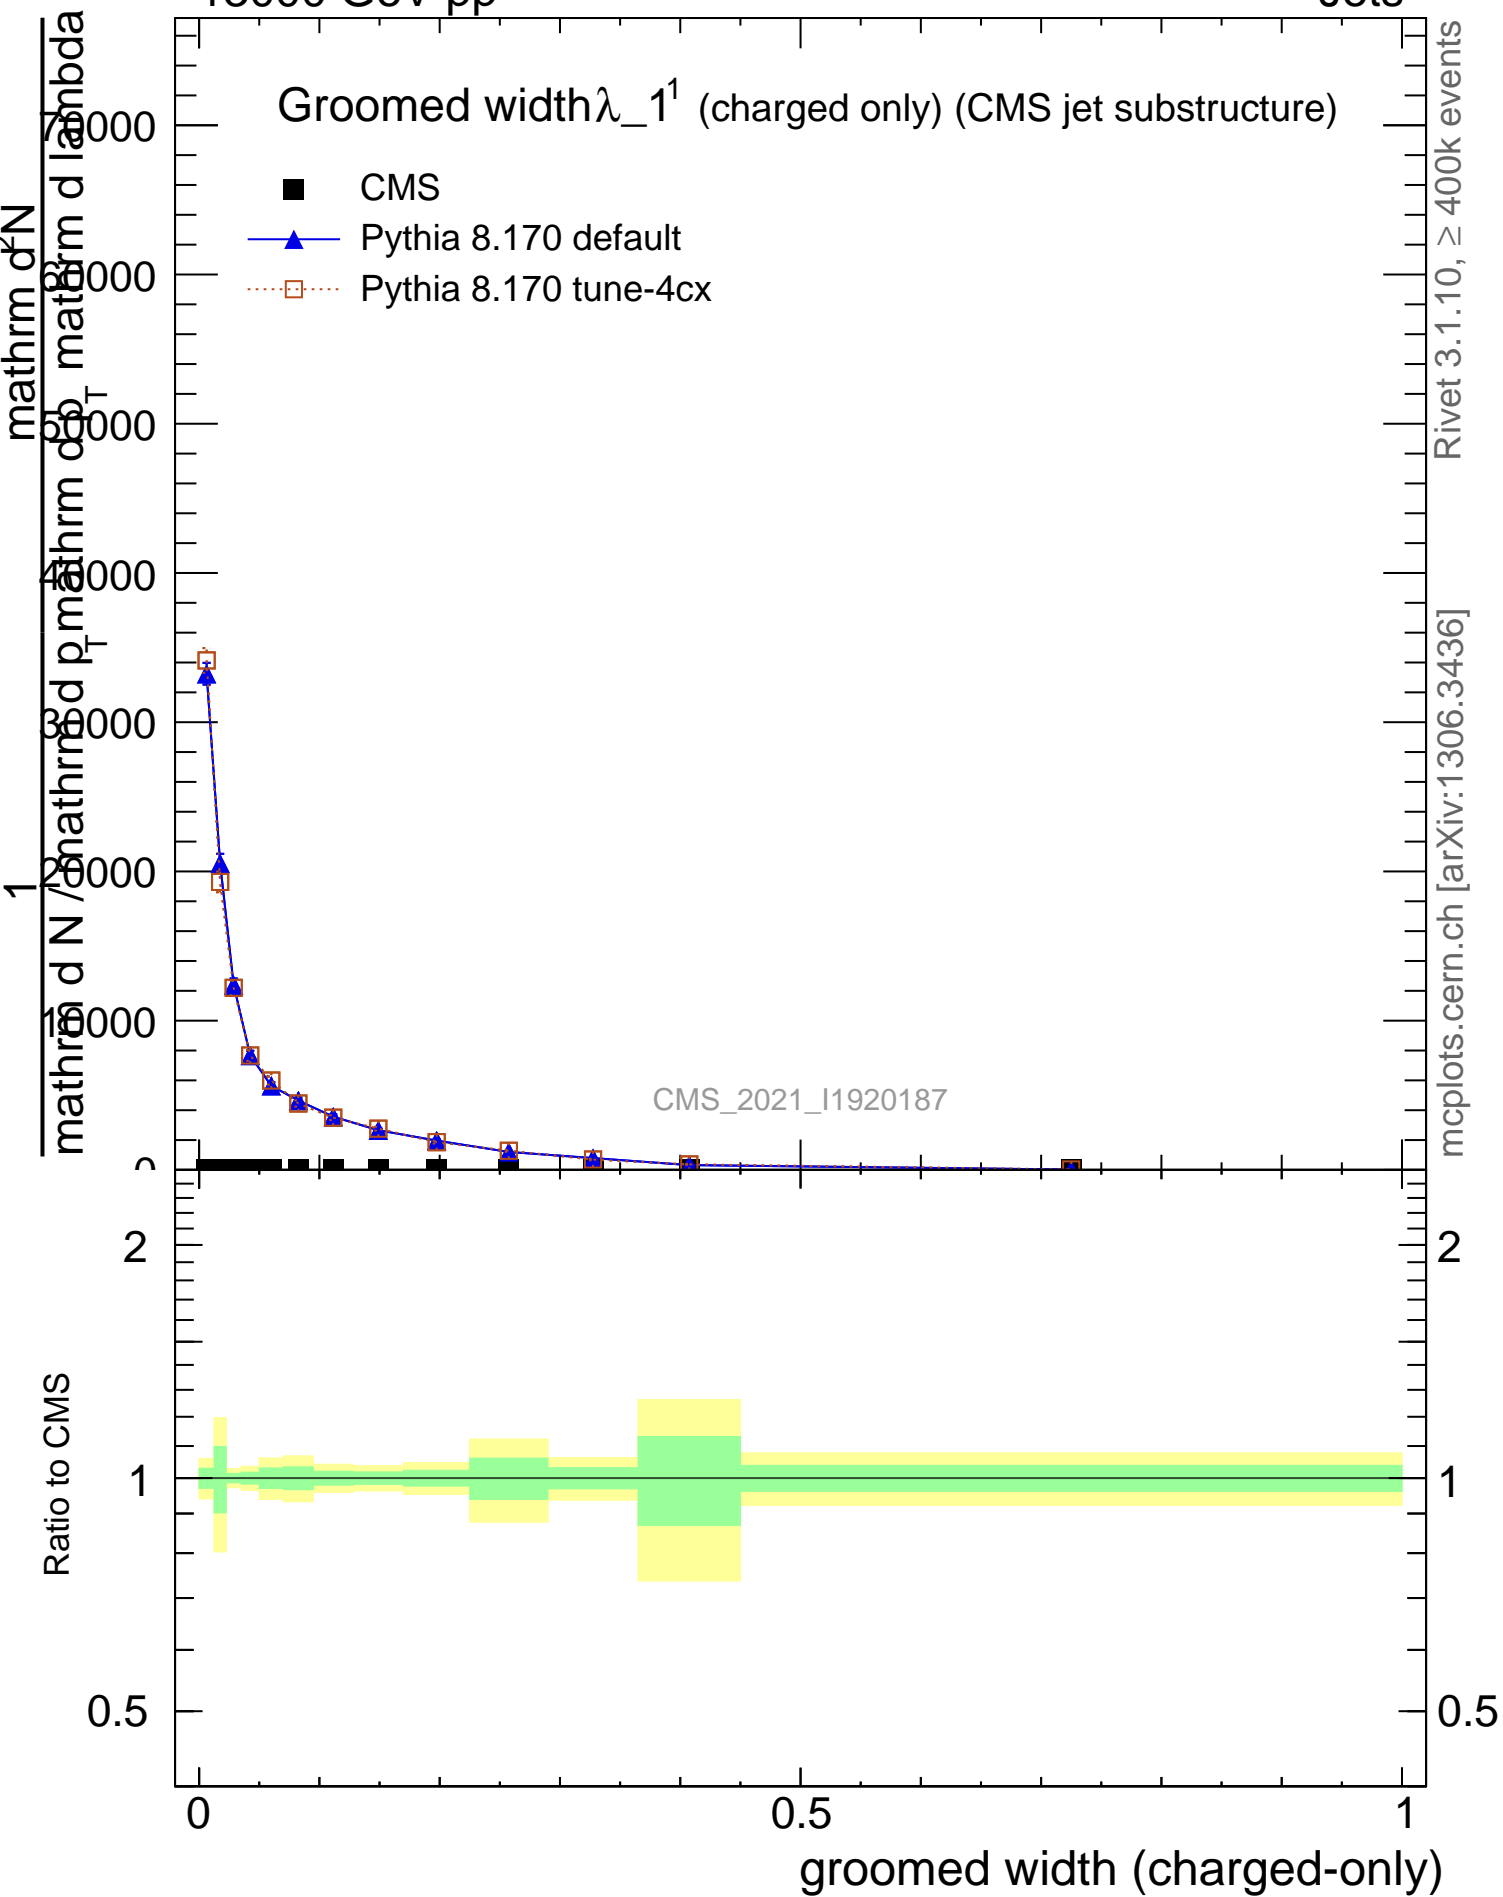

Groomed width λ_{-1}^1 (charged only) (CMS jet substructure)

- CMS
- ▲ Pythia 8.170 default
- ◻ Pythia 8.170 tune-4cx

CMS_2021_I1920187

mcplots.cern.ch [arXiv:1306.3436]

Rivet 3.1.10, ≥ 400k events