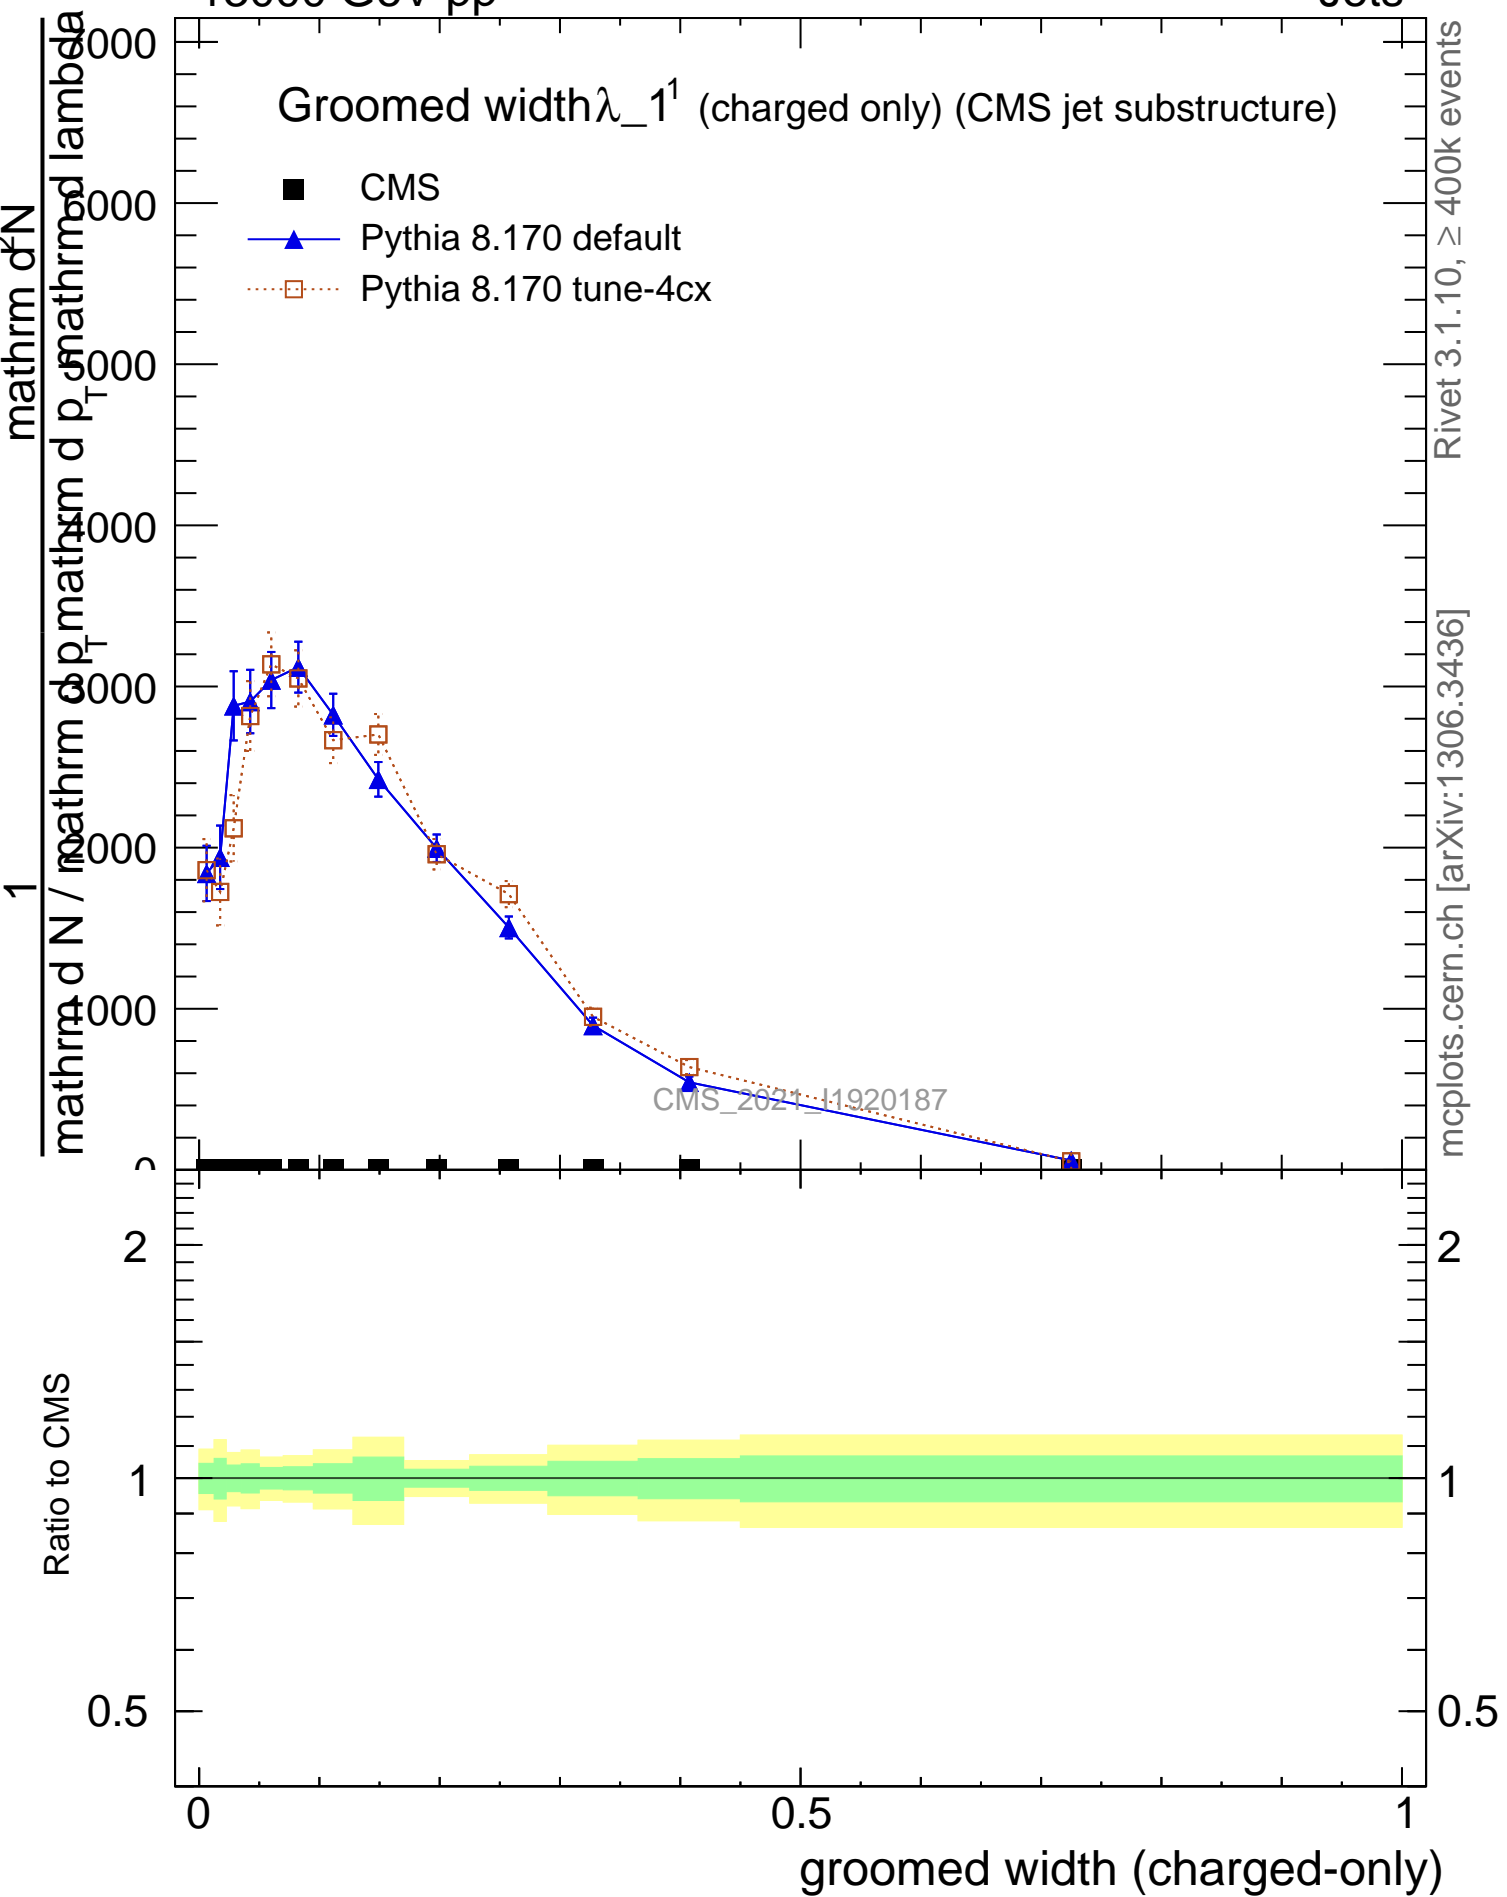

Groomed width λ_{1^1} (charged only) (CMS jet substructure)

- CMS
- ▲ Pythia 8.170 default
- ◻ Pythia 8.170 tune-4cx

CMS_2021_11920187

mcplots.cern.ch [arXiv:1306.3436]

Rivet 3.1.10, ≥ 400k events