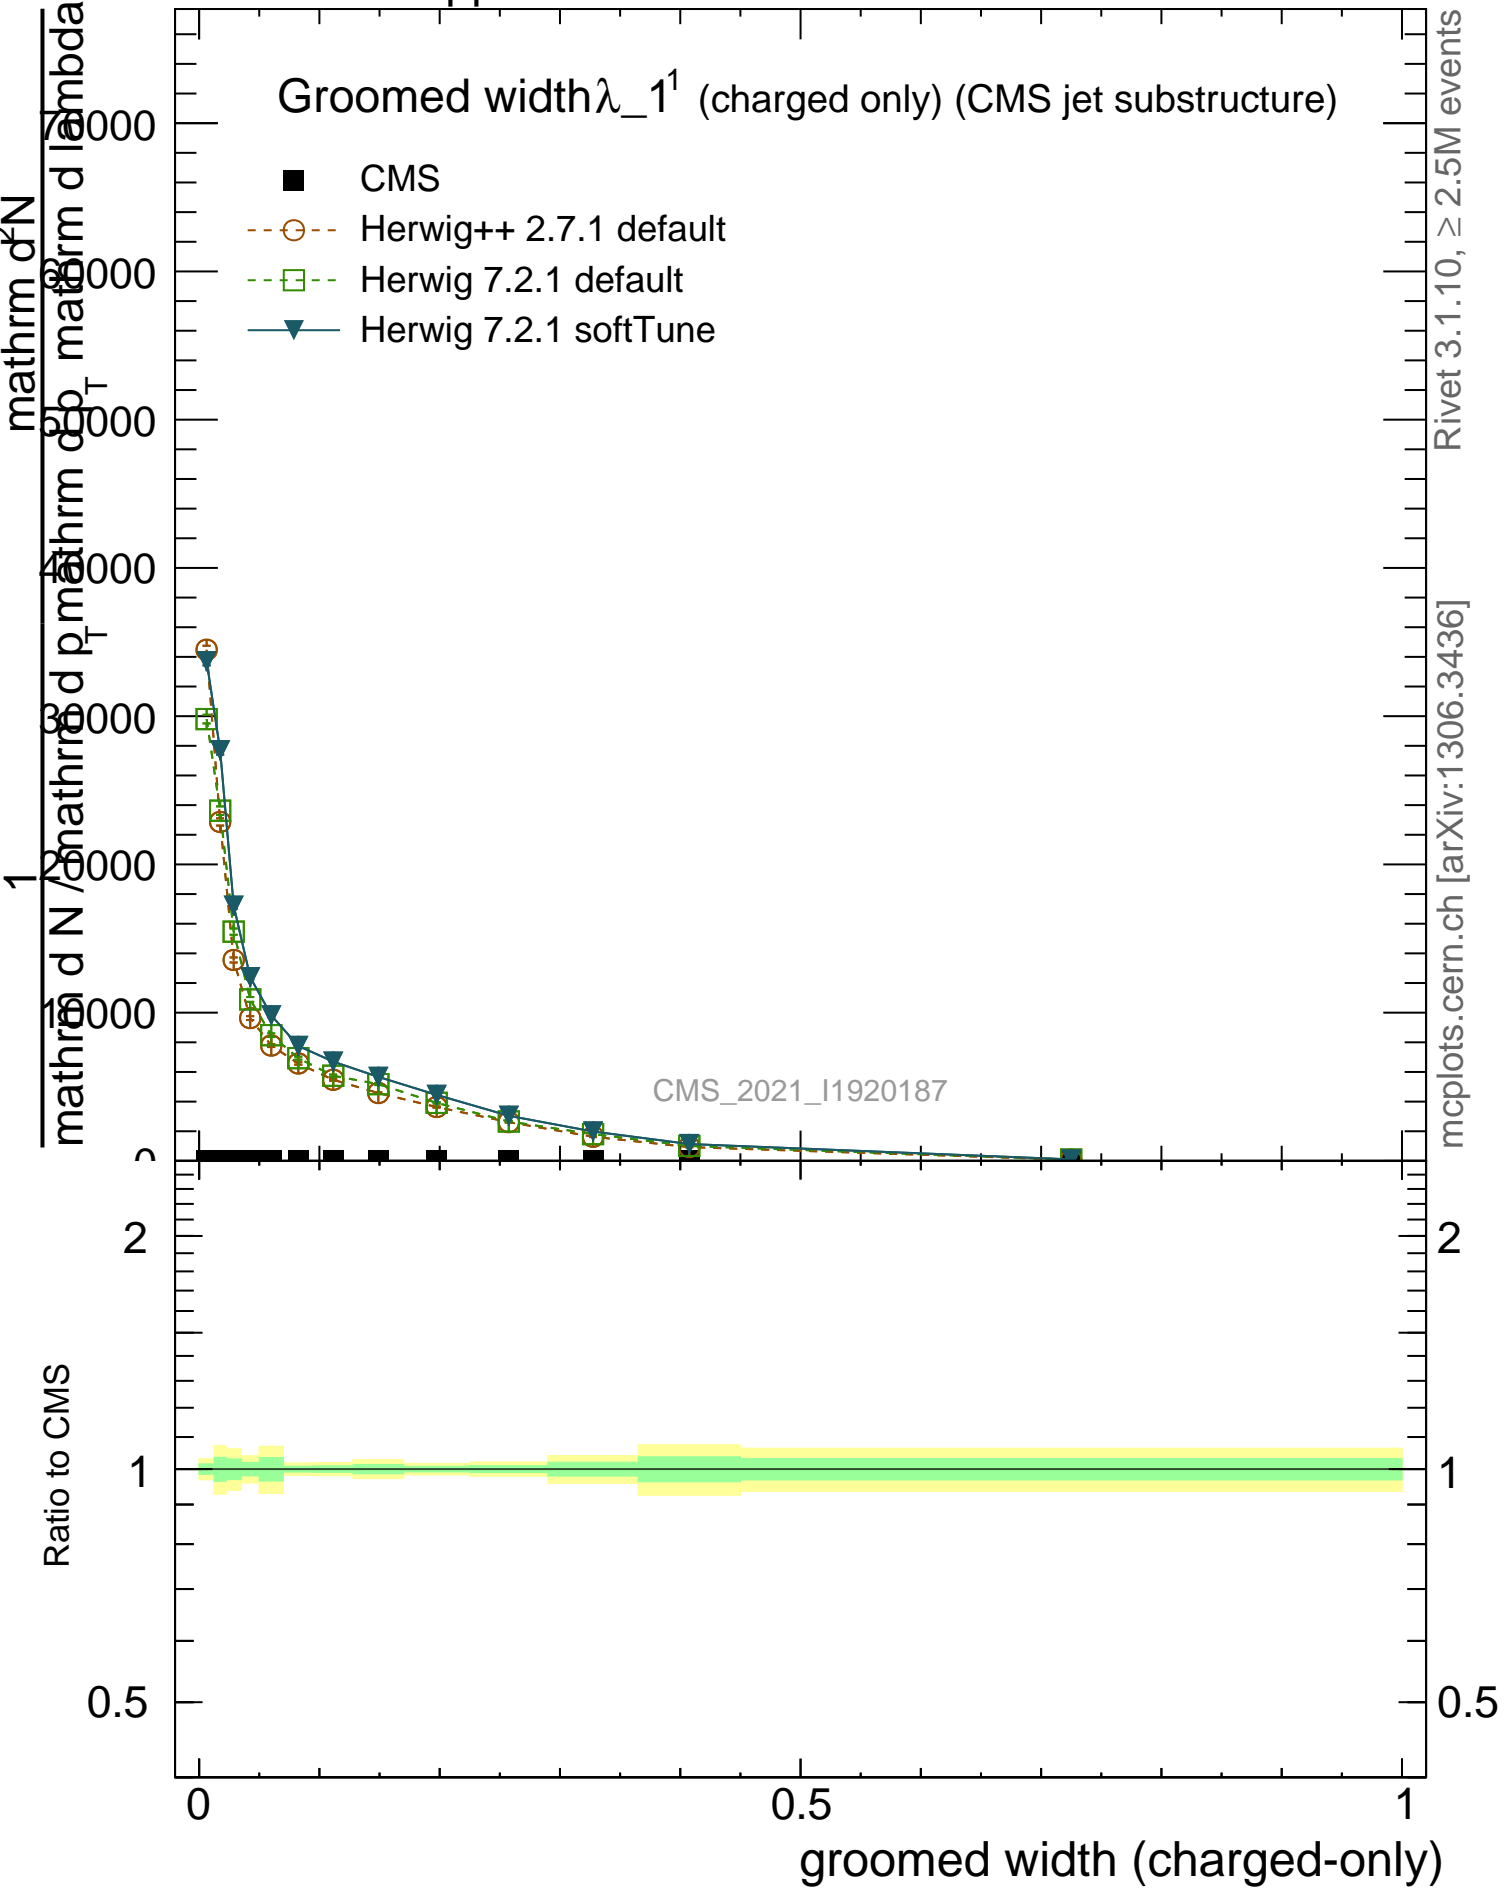

Groomed width  $\lambda_{1^1}$  (charged only) (CMS jet substructure)

- CMS
- ⊖ Herwig++ 2.7.1 default
- Herwig 7.2.1 default
- ▼ Herwig 7.2.1 softTune

Rivet 3.1.10,  $\geq 2.5$ M events

mcplots.cern.ch [arXiv:1306.3436]

2

1

0.5

groomed width (charged-only)