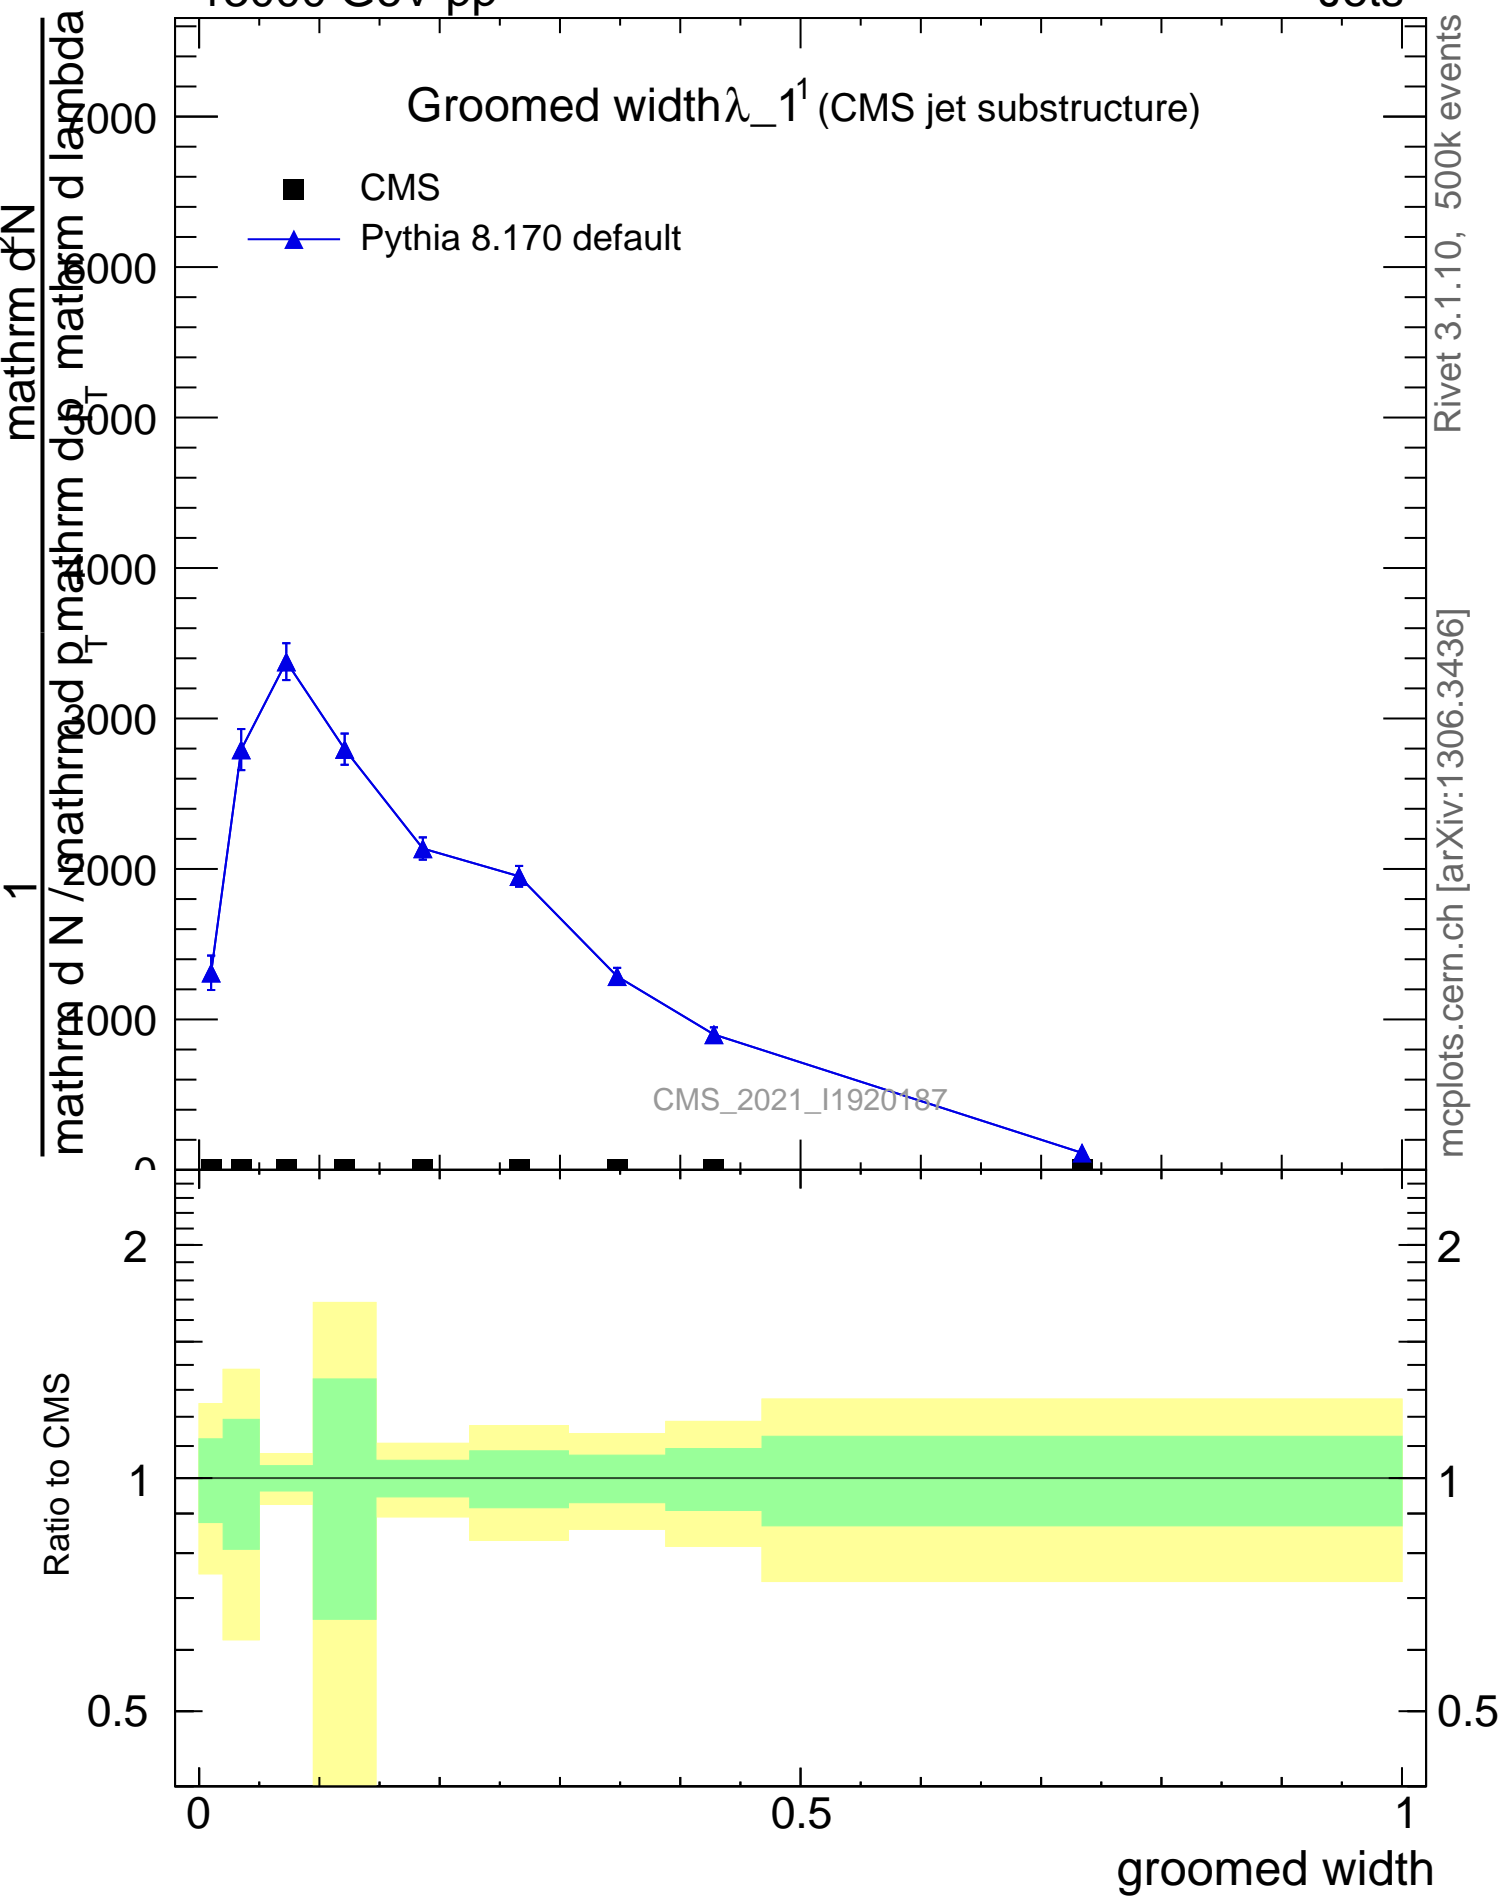

Groomed width  $\lambda_{-1}^1$  (CMS jet substructure)

- CMS
- ▲ Pythia 8.170 default

CMS\_2021\_I1920187

mcplots.cern.ch [arXiv:1306.3436]

Rivet 3.1.10, 500k events