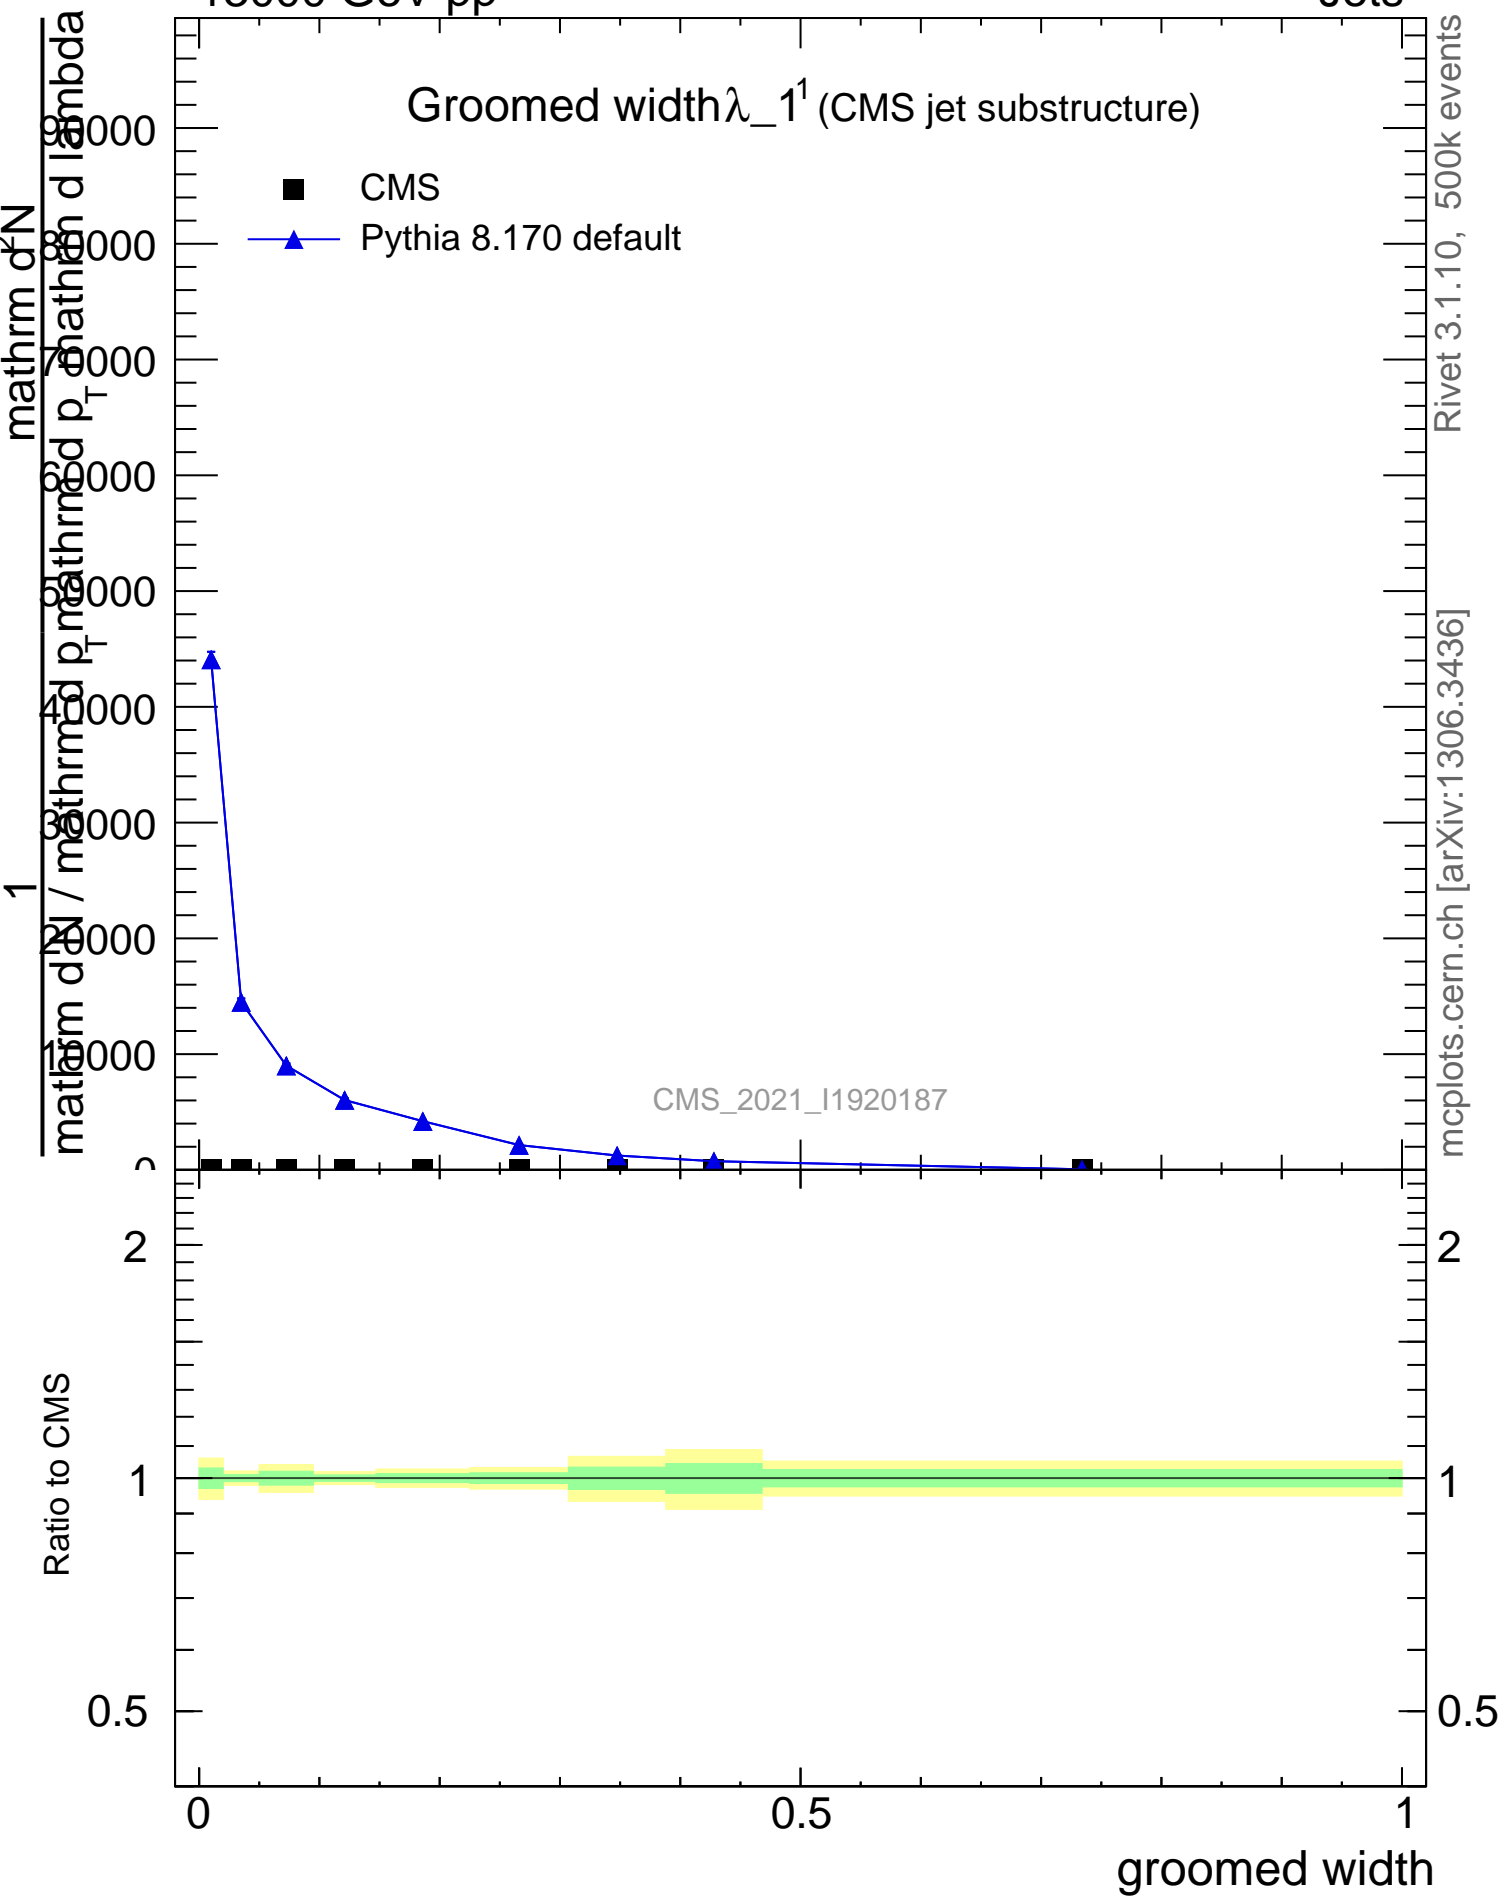

Groomed width  $\lambda_{-1}^1$  (CMS jet substructure)

- CMS
- ▲ Pythia 8.170 default

CMS\_2021\_I1920187