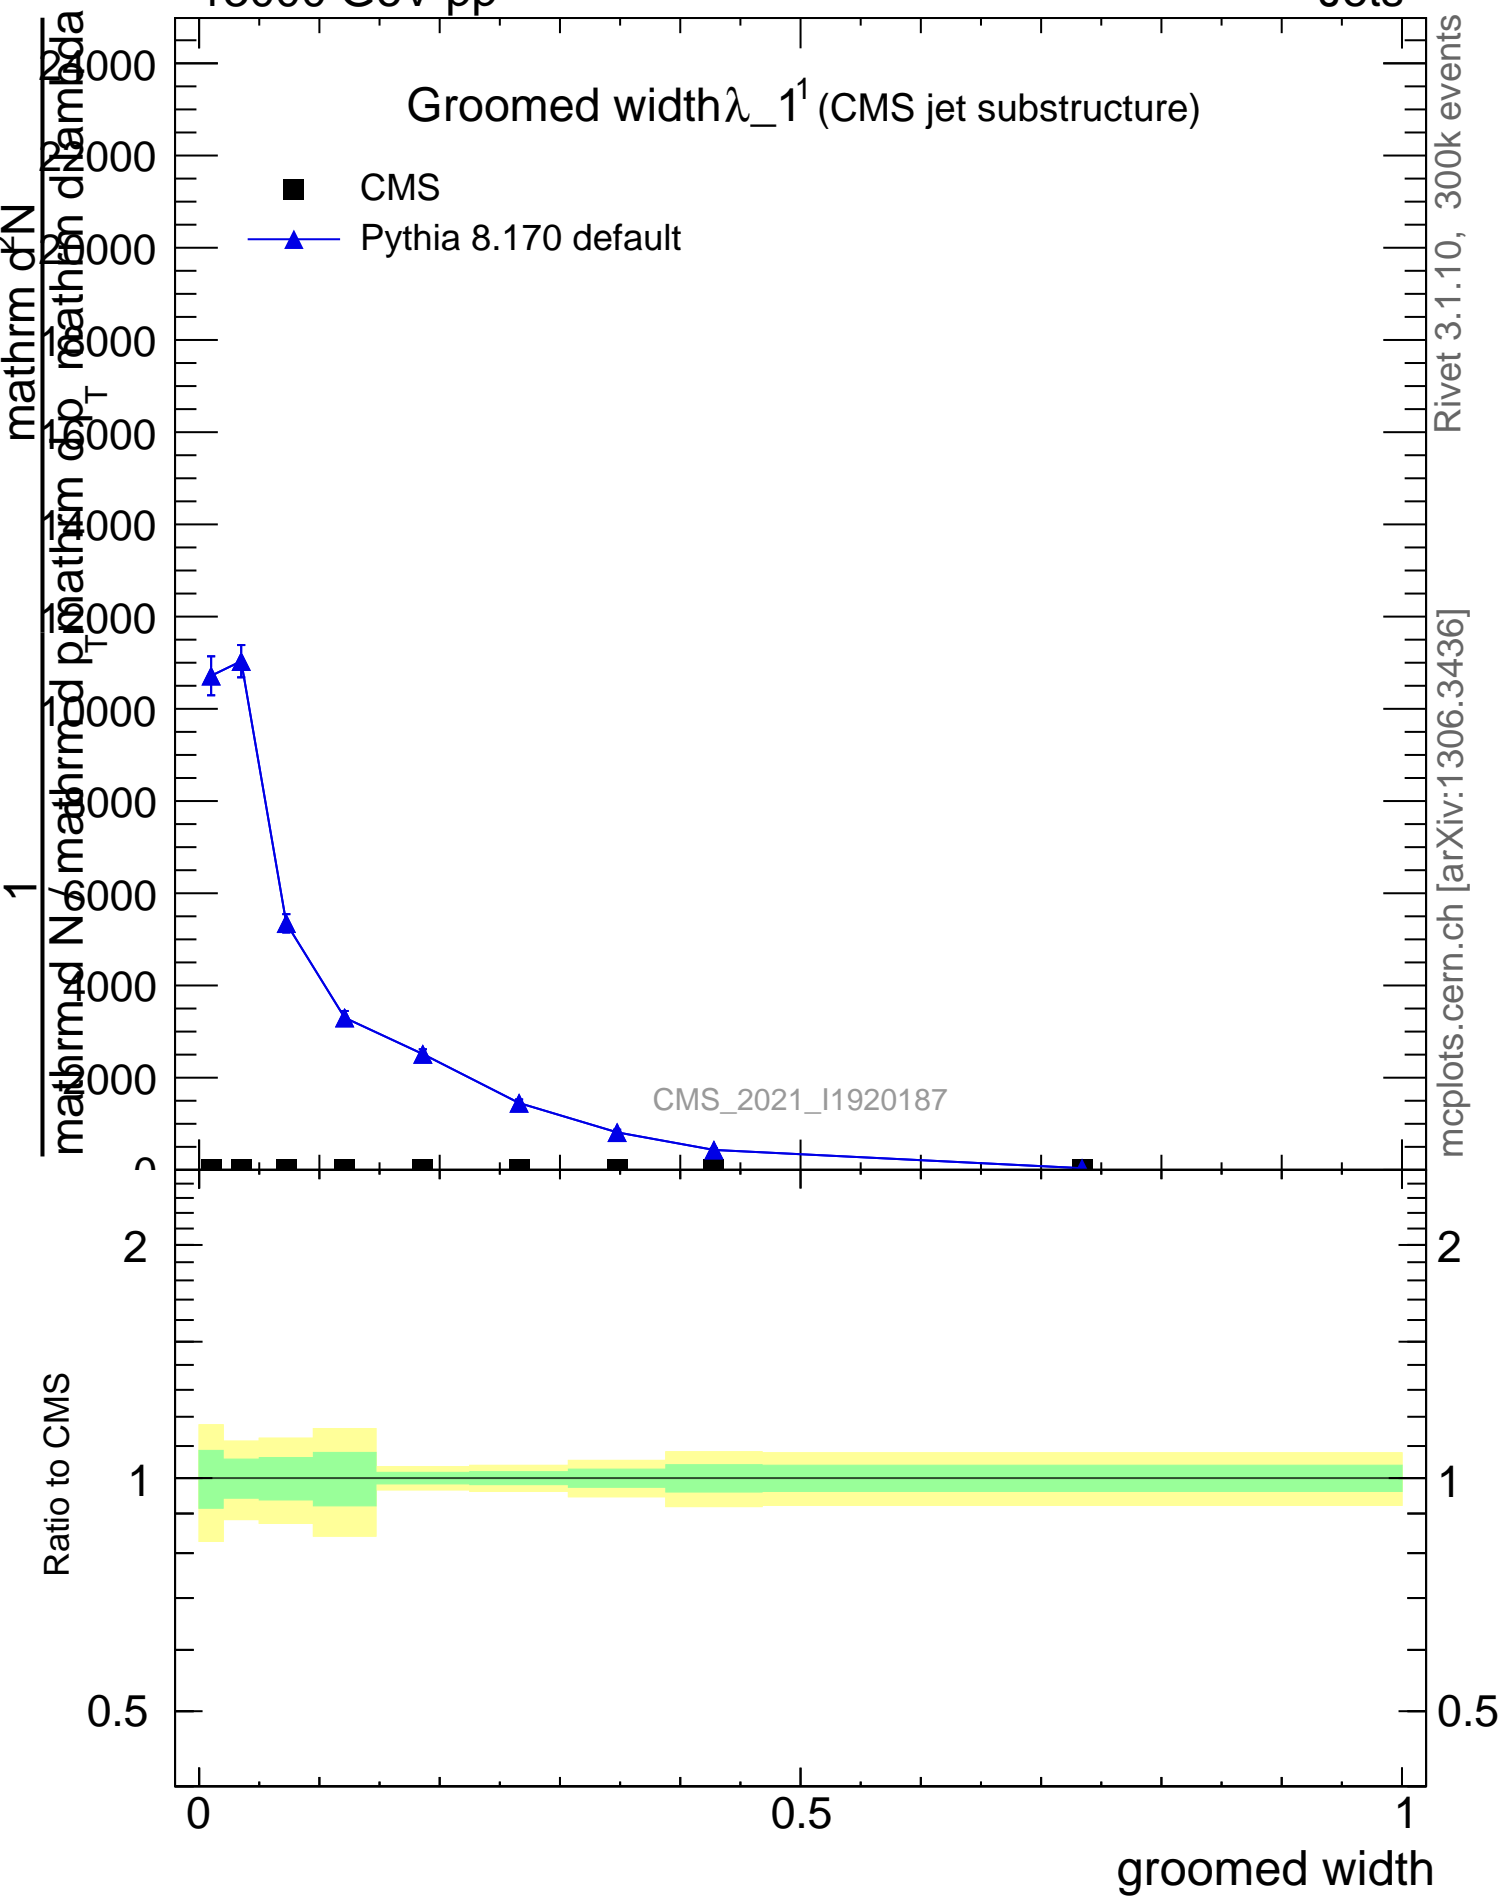

Groomed width  $\lambda_{-1}^1$  (CMS jet substructure)

- CMS
- ▲ Pythia 8.170 default

Rivet 3.1.10, 300k events  
mcplots.cern.ch [arXiv:1306.3436]

CMS\_2021\_I1920187