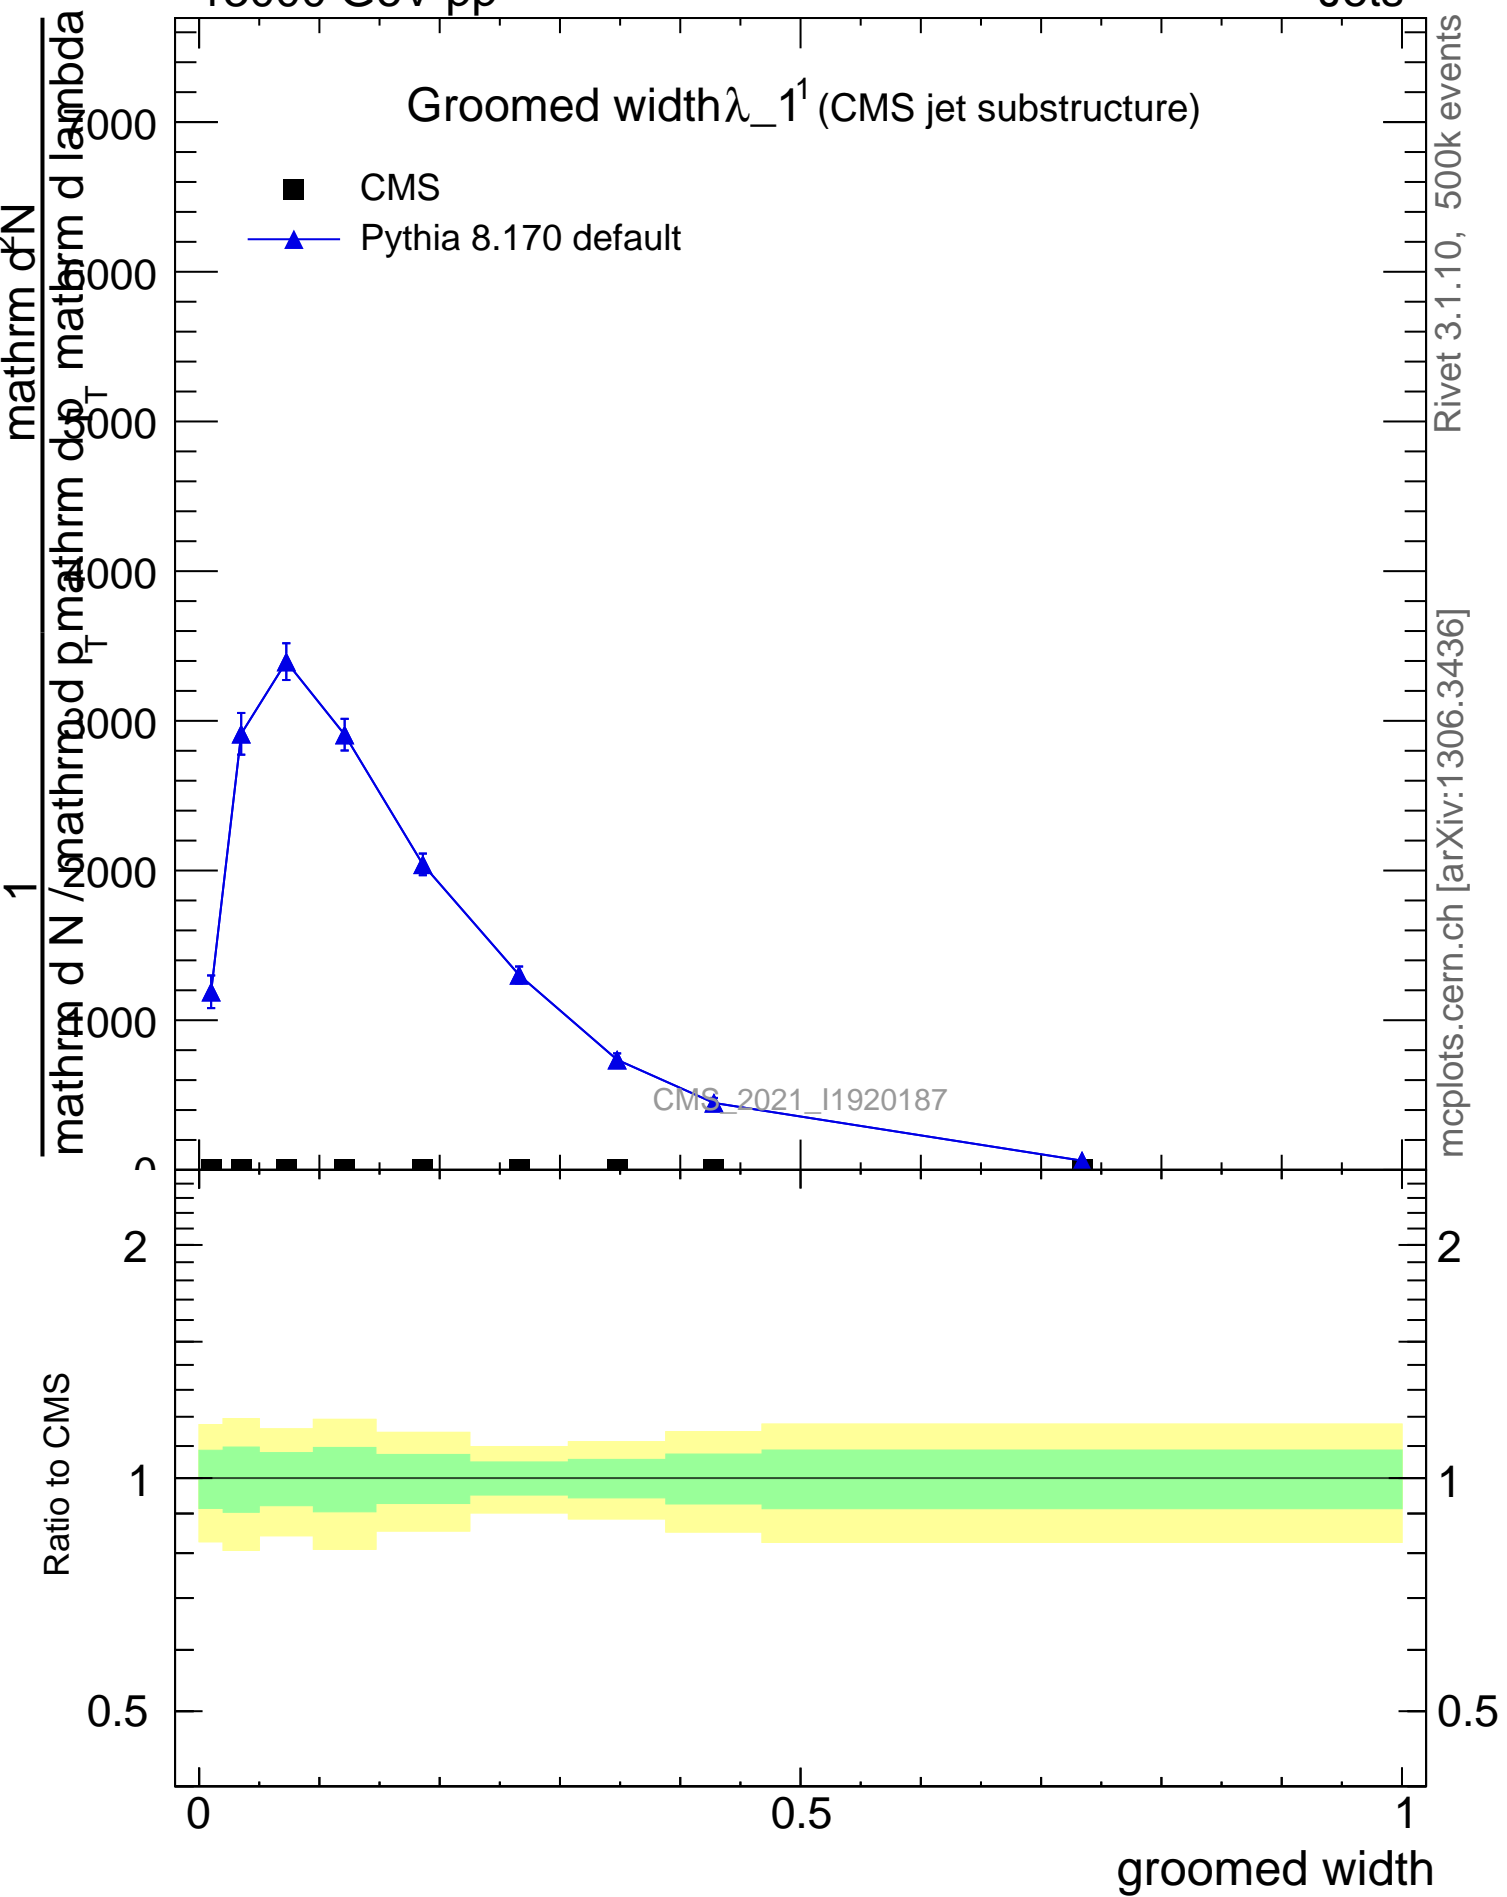

Groomed width  $\lambda_{-1}$  (CMS jet substructure)

- CMS
- ▲ Pythia 8.170 default

Rivet 3.1.10, 500k events  
mcplots.cern.ch [arXiv:1306.3436]

CMS\_2021\_11920187