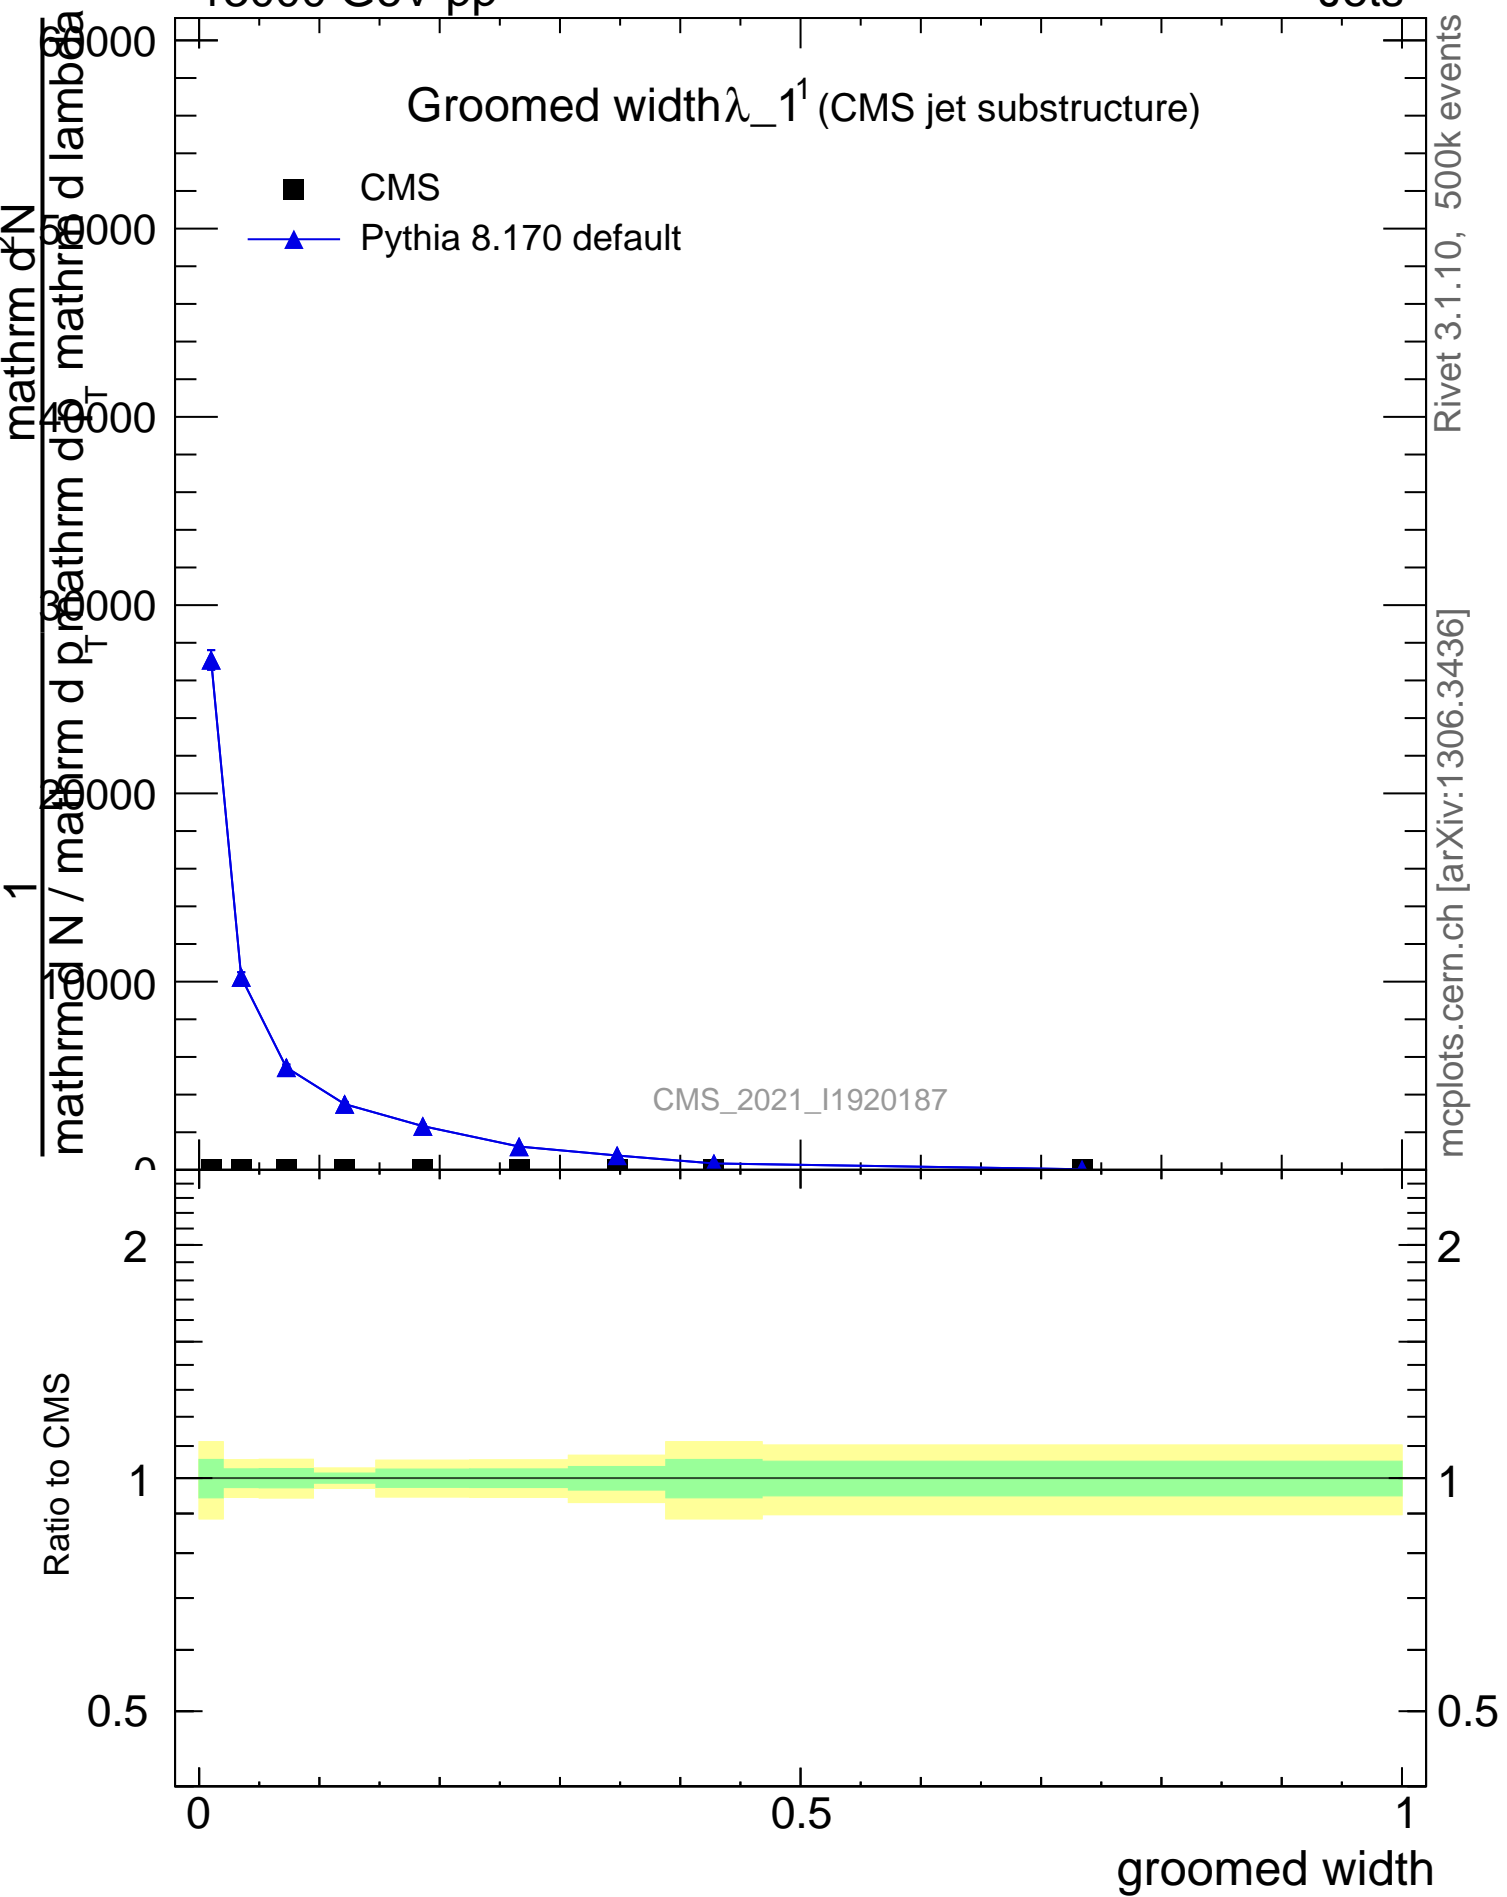

Groomed width  $\lambda_{-1}^1$  (CMS jet substructure)

- CMS
- ▲ Pythia 8.170 default

CMS\_2021\_I1920187

Rivet 3.1.10, 500k events  
mcplots.cern.ch [arXiv:1306.3436]