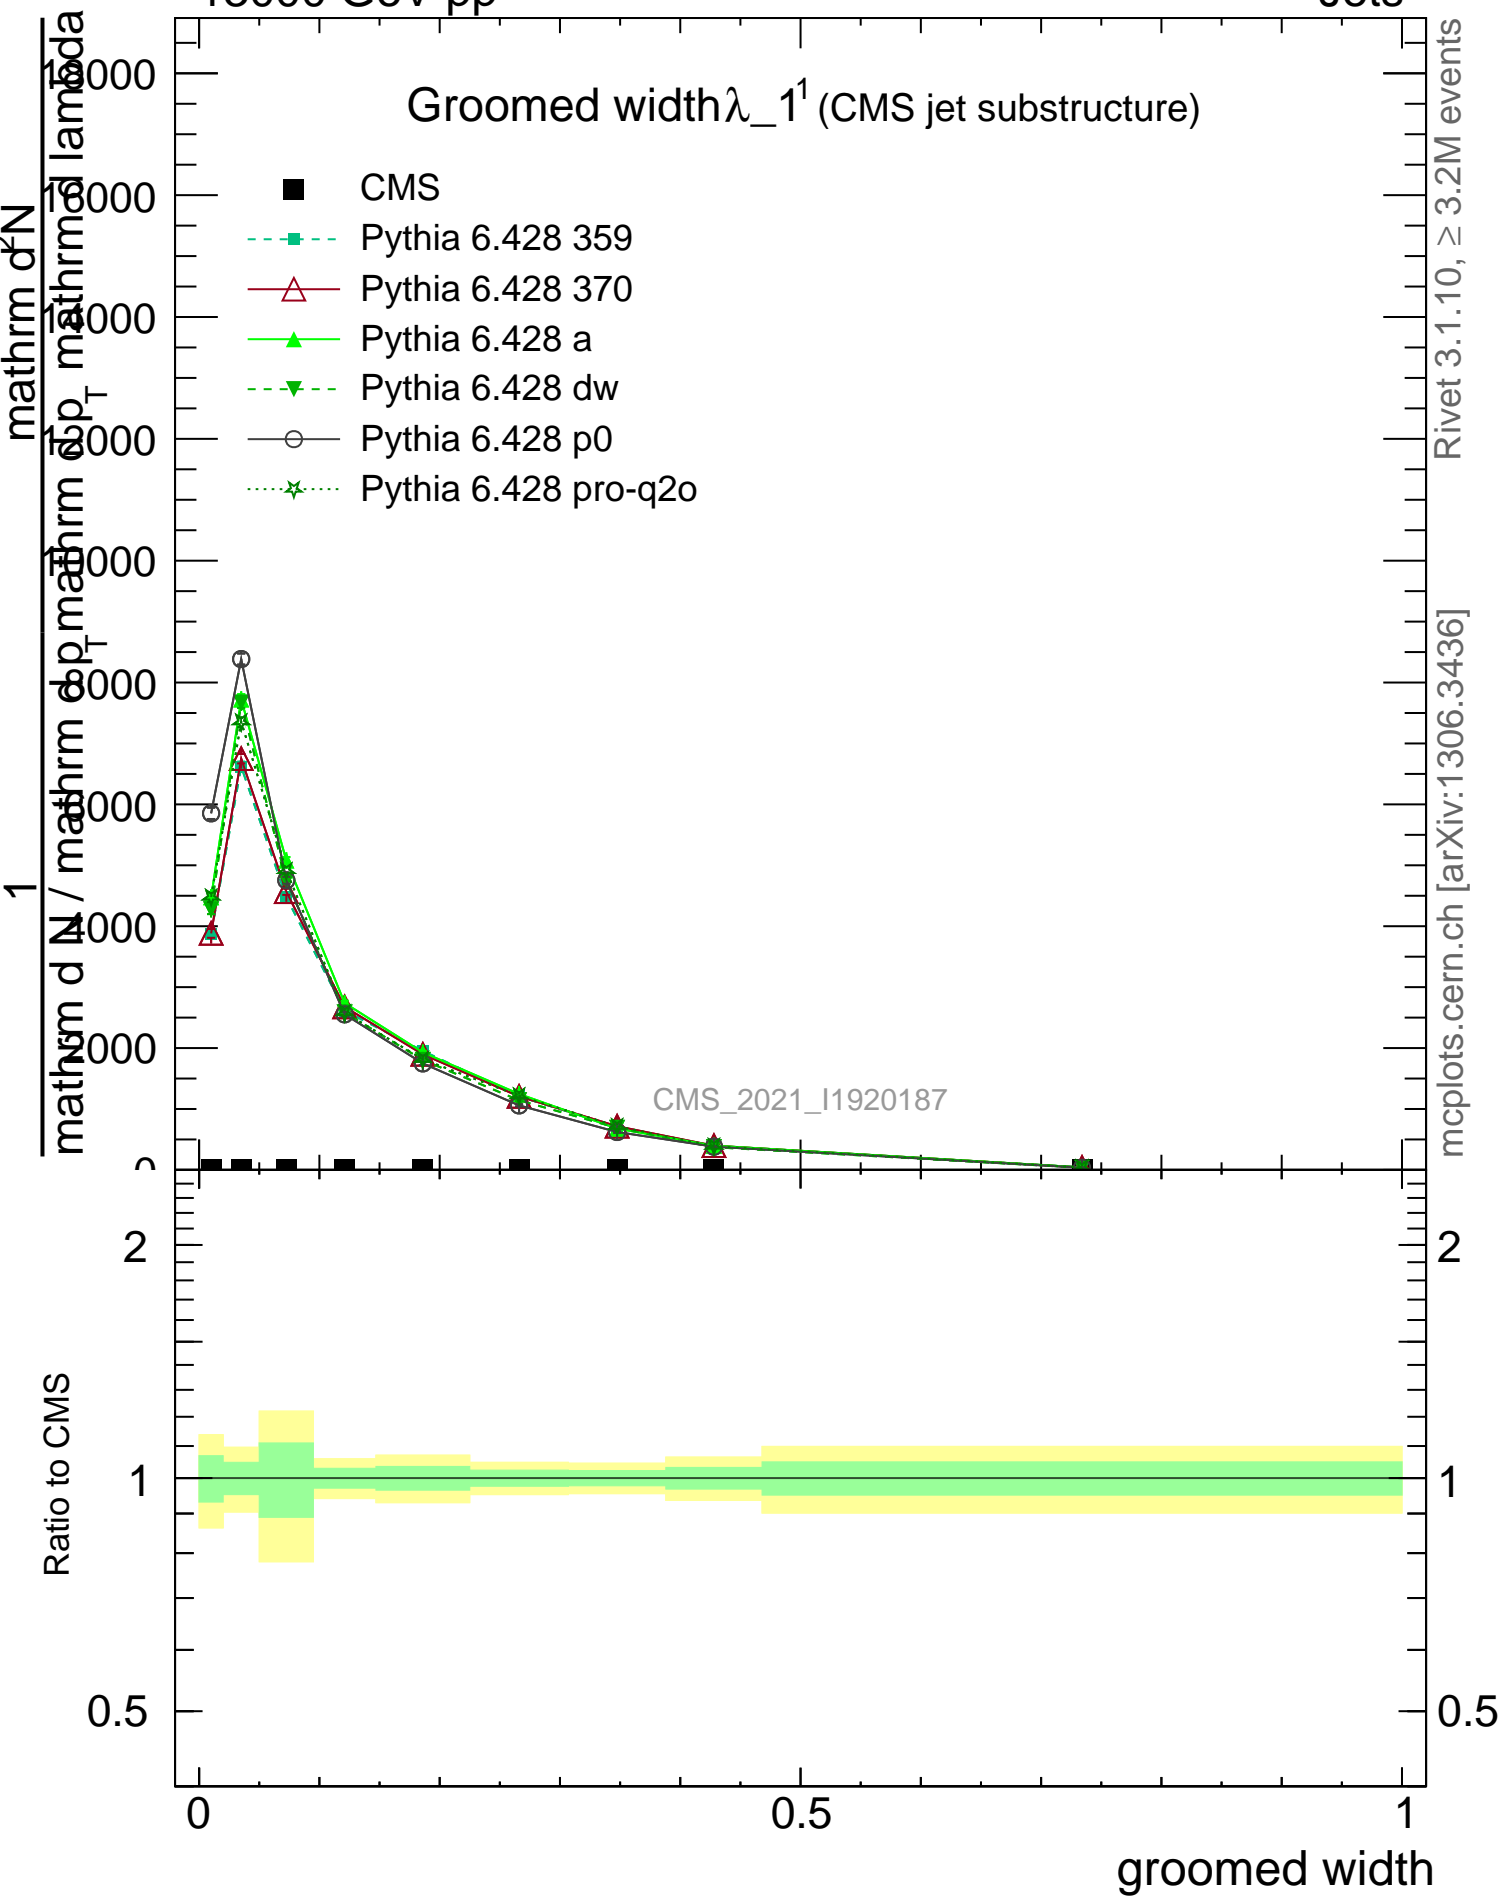

Groomed width λ_{-1}^1 (CMS jet substructure)

Rivet 3.1.10, ≥ 3.2M events

mcplots.cern.ch [arXiv:1306.3436]