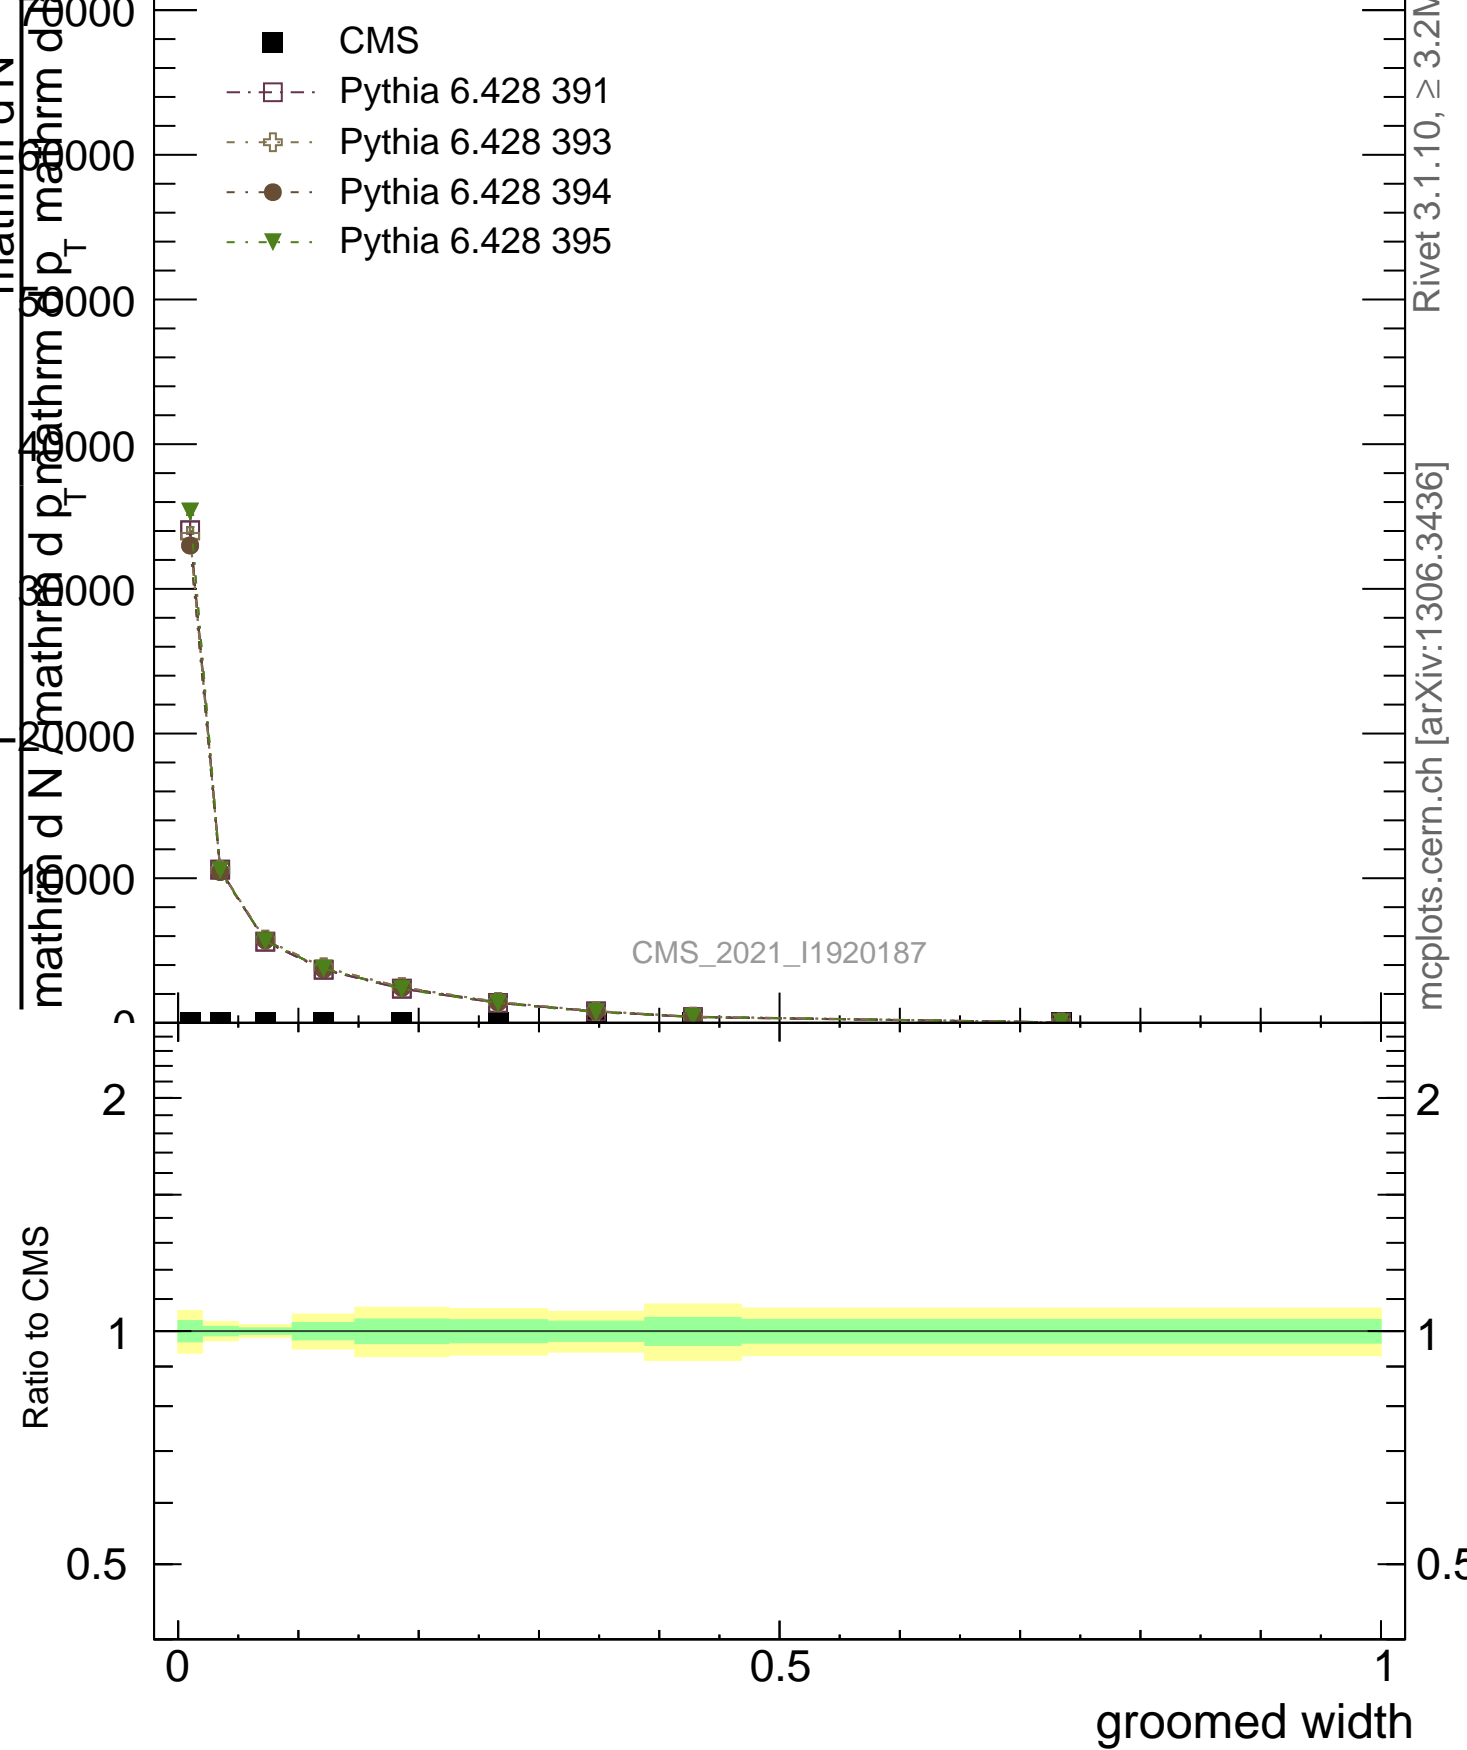

Groomed width λ_{-1}^1 (CMS jet substructure)

Rivet 3.1.10, ≥ 3.2M events
mcplots.cern.ch [arXiv:1306.3436]