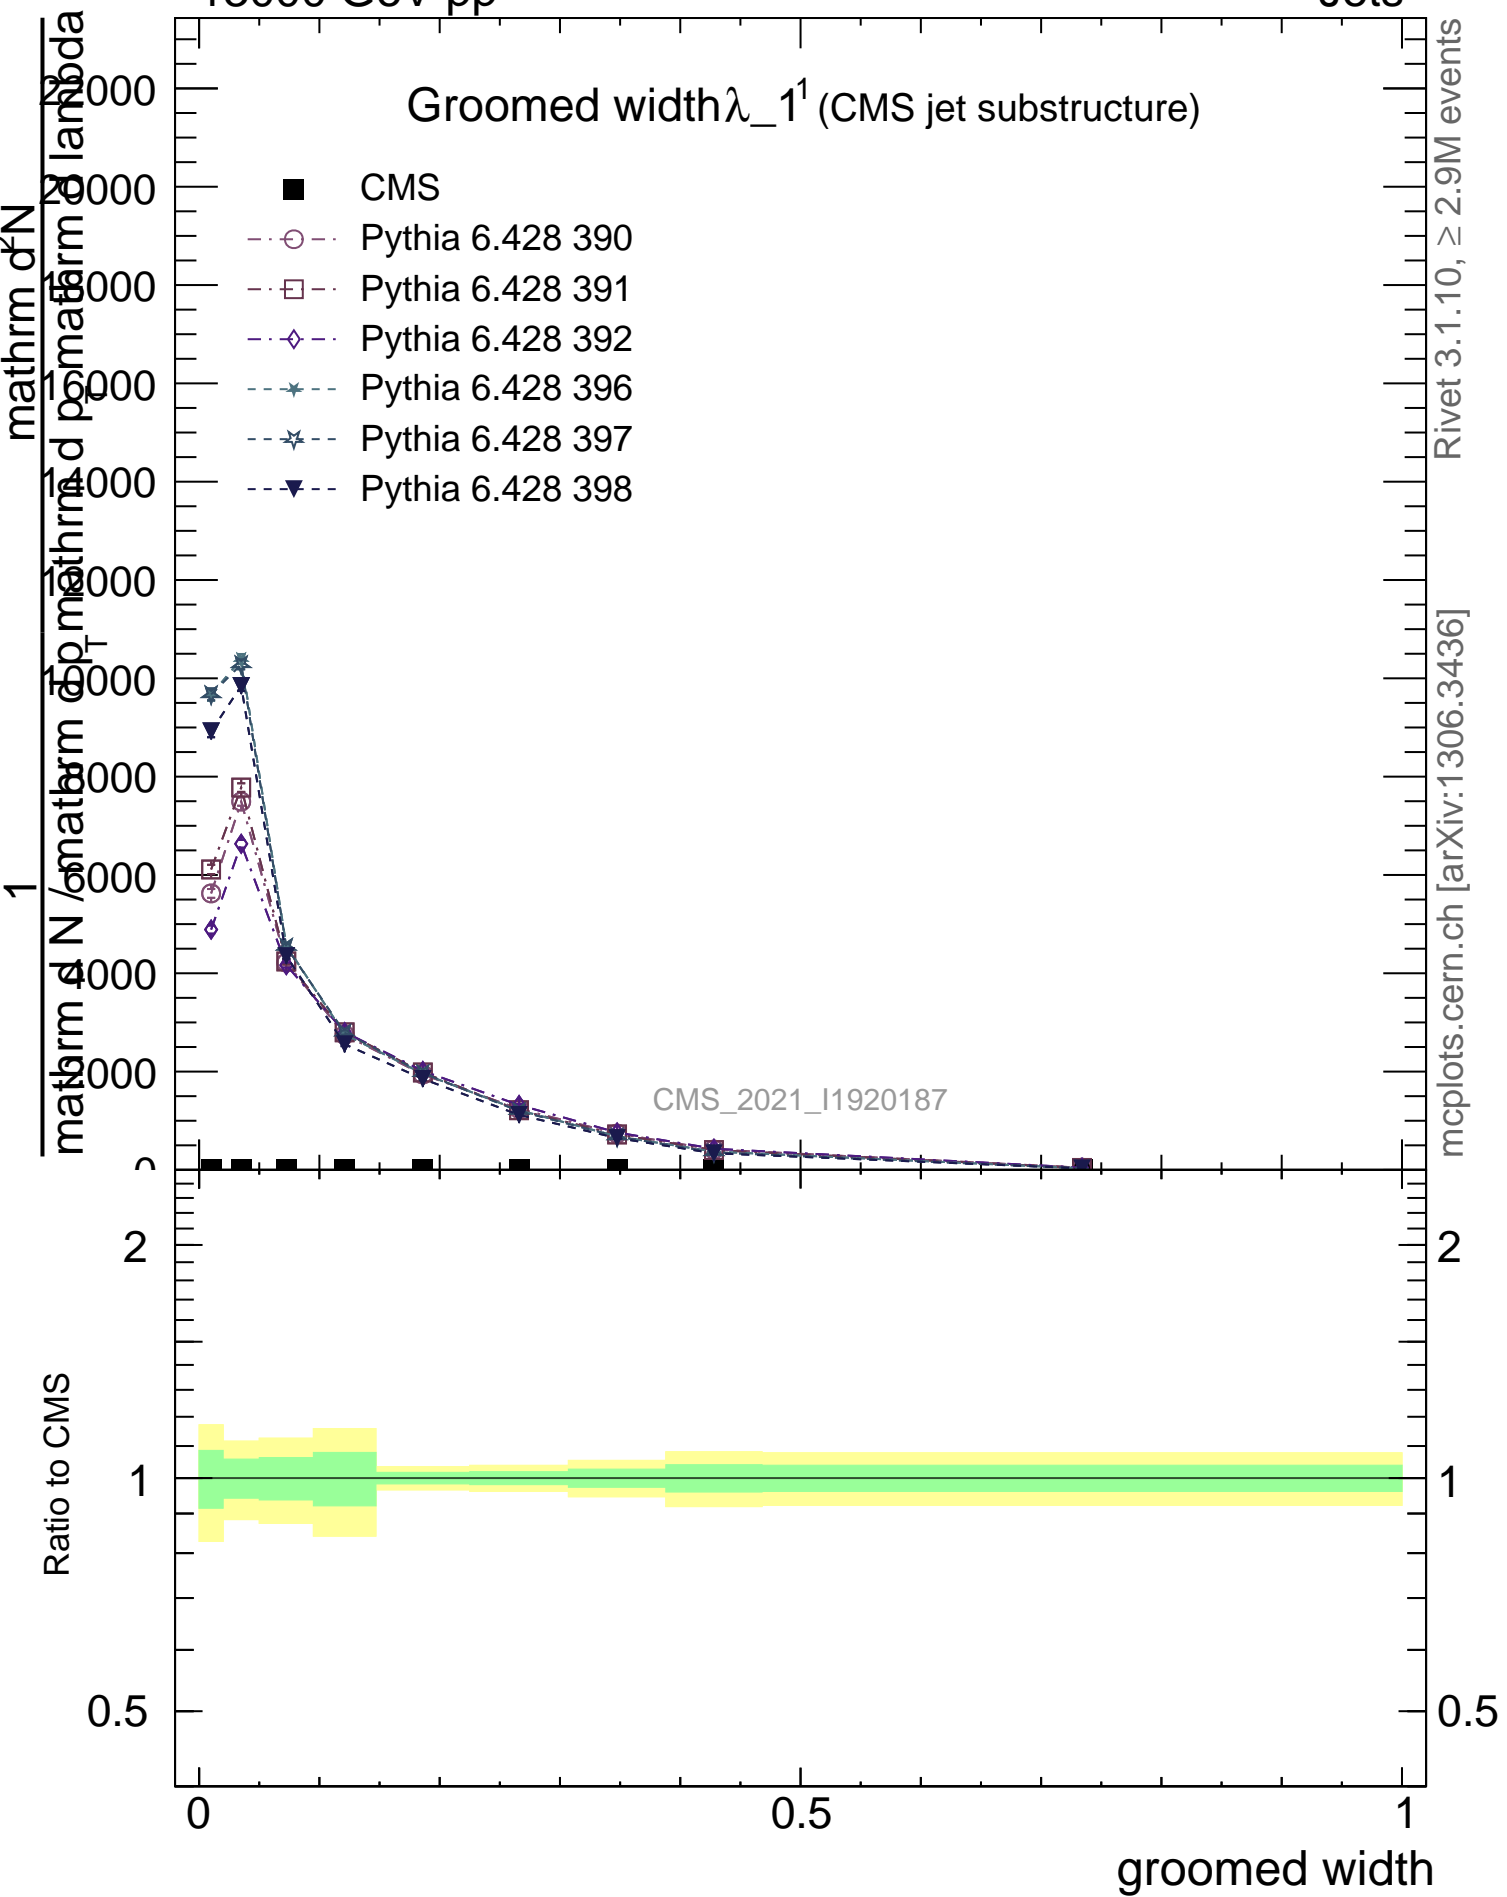

Groomed width λ_{-1}^1 (CMS jet substructure)

CMS_2021_I1920187

mcplots.cern.ch [arXiv:1306.3436]

Rivet 3.1.10, $\geq 2.9M$ events