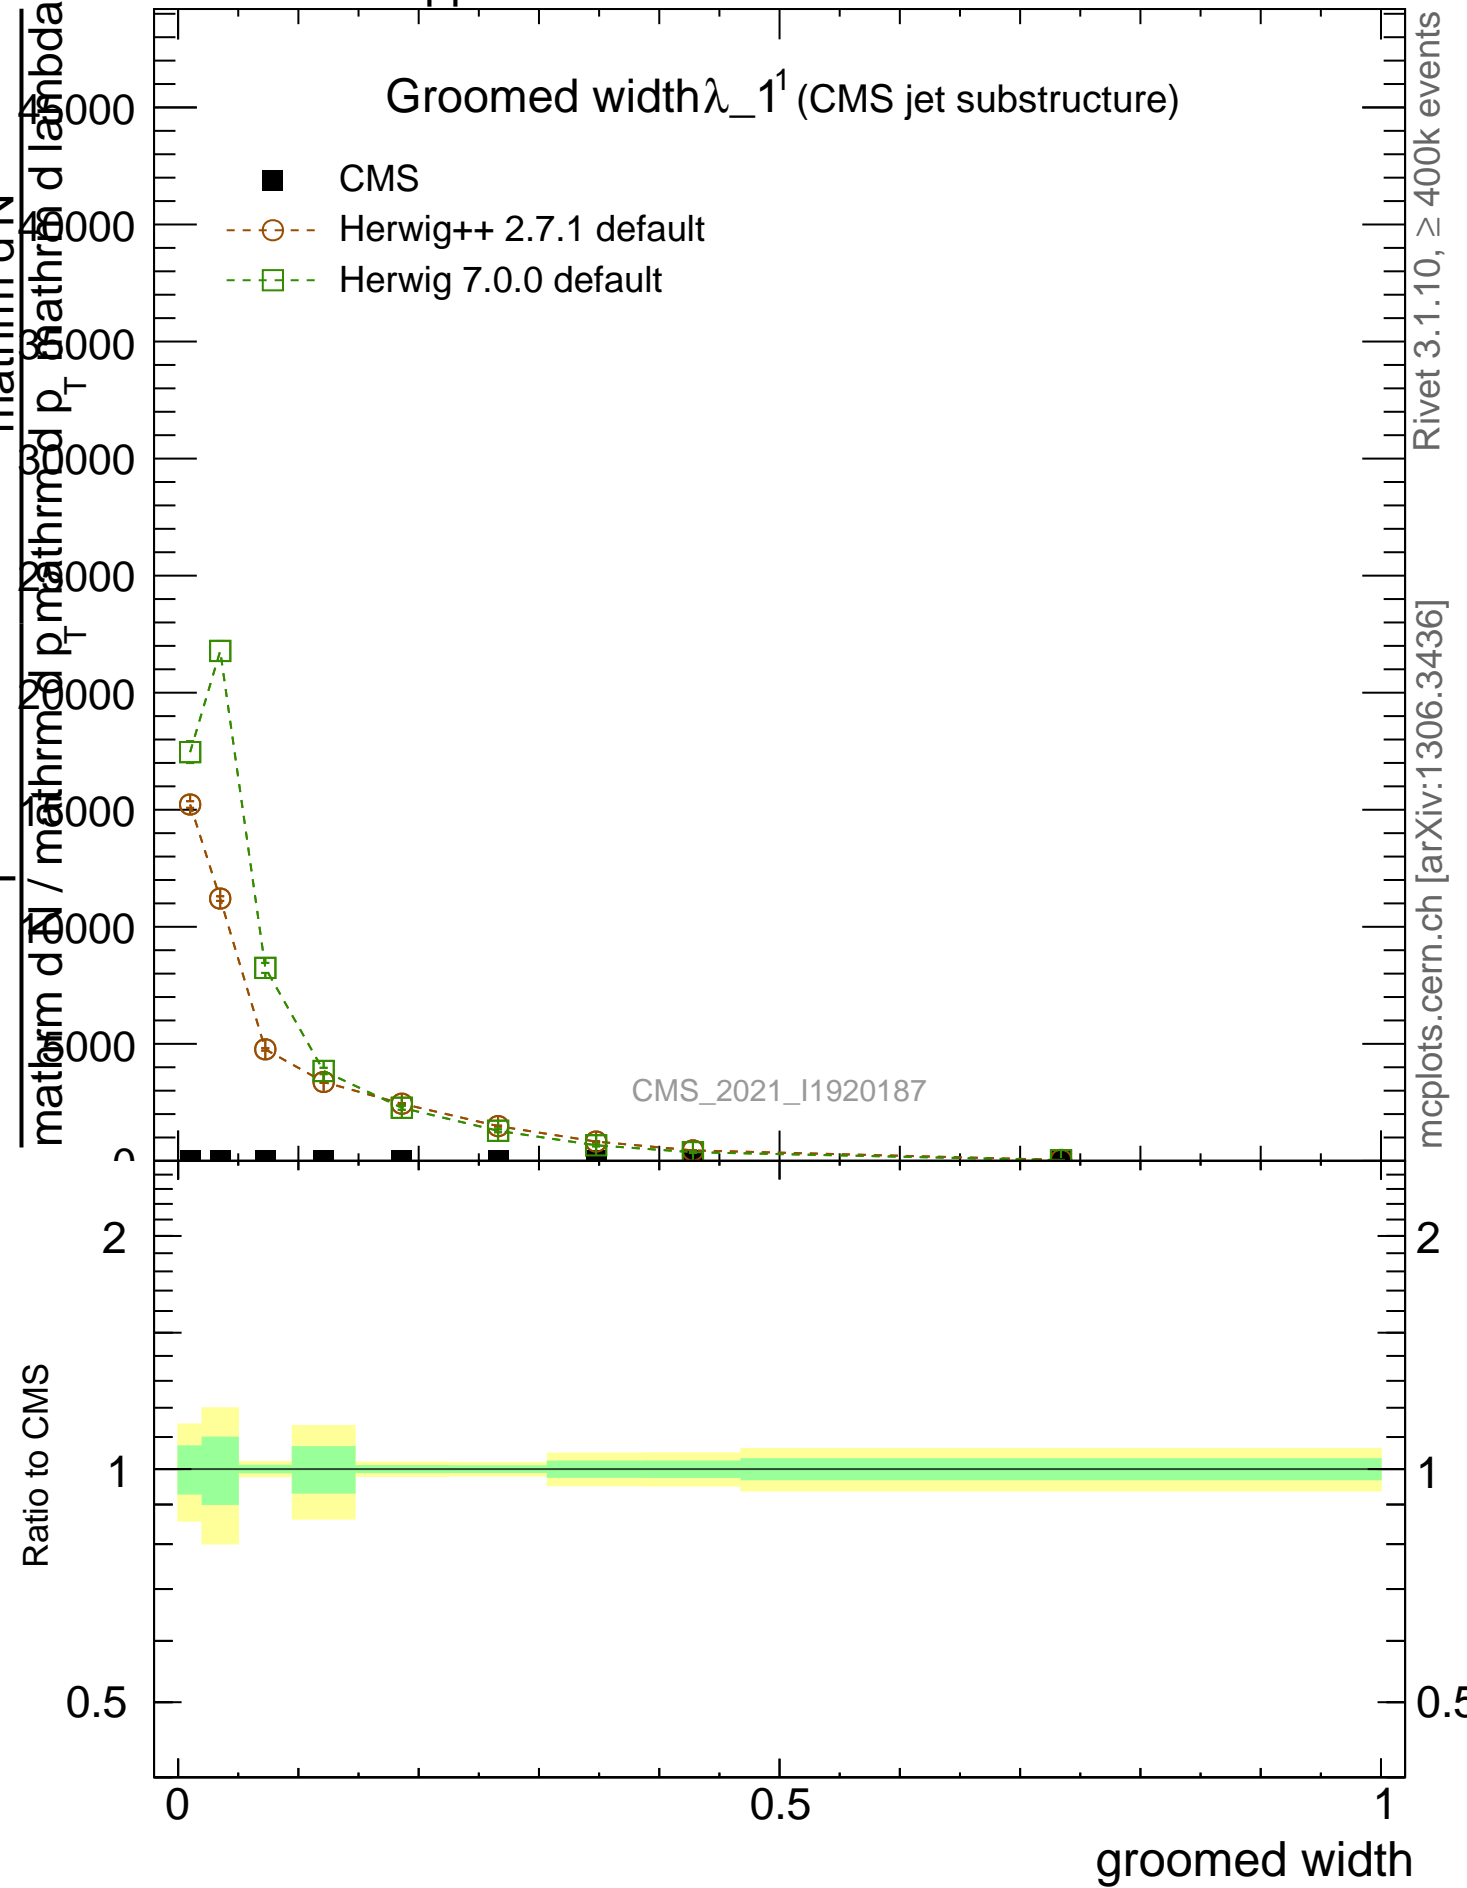

Groomed width  $\lambda_{-1}^1$  (CMS jet substructure)

Rivet 3.1.10, ≥ 400k events  
 mcplots.cern.ch [arXiv:1306.3436]