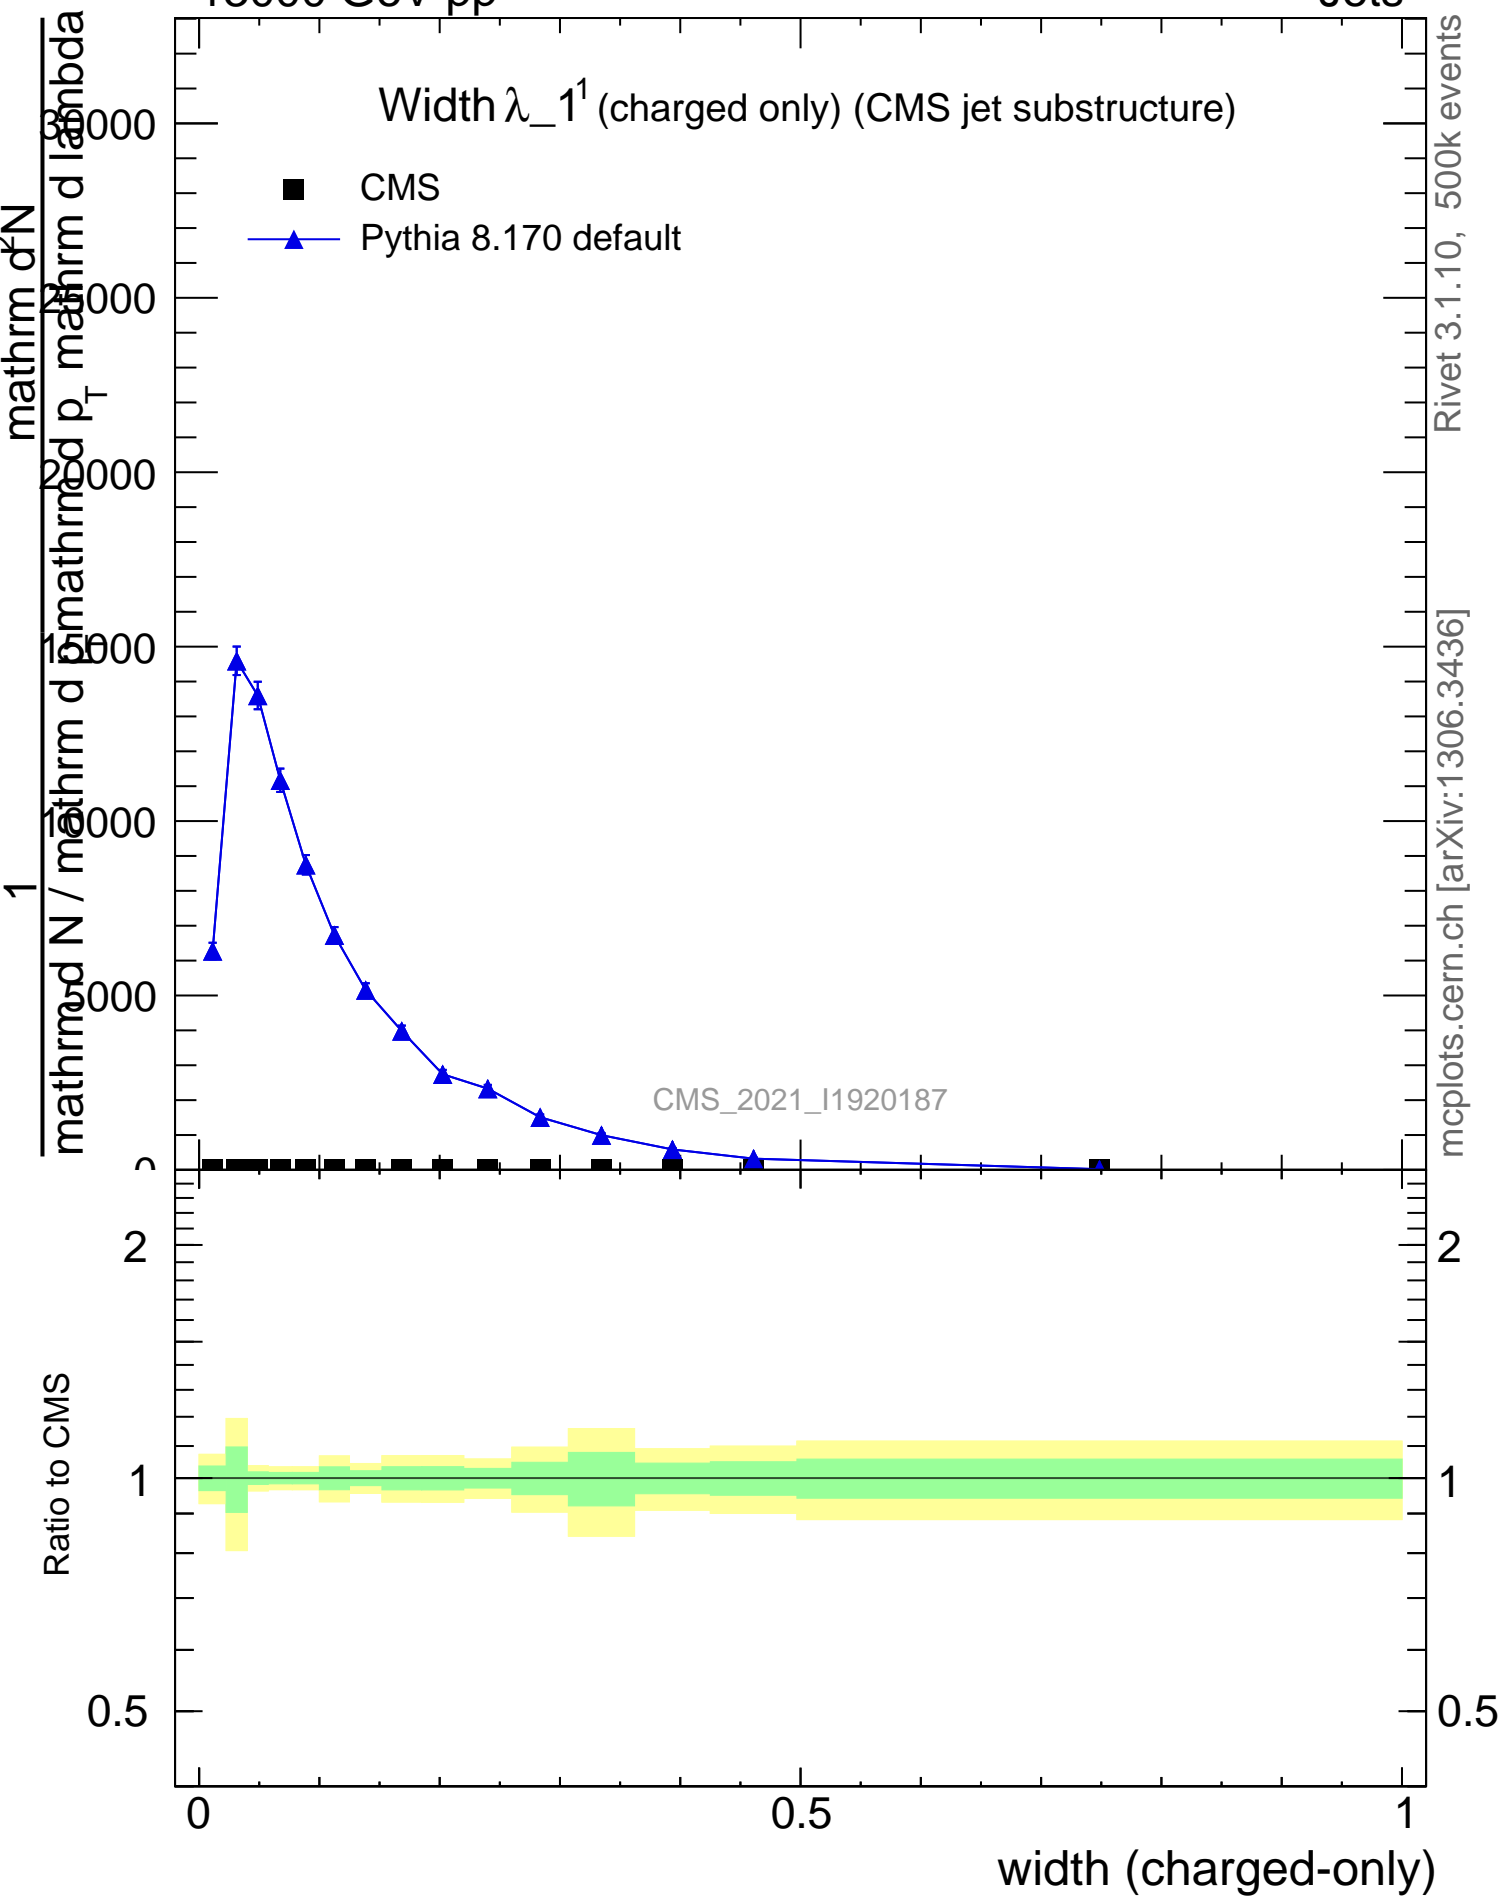

Width λ_{-1}^1 (charged only) (CMS jet substructure)

- CMS
- ▲ Pythia 8.170 default

Rivet 3.1.10, 500k events

mcplots.cern.ch [arXiv:1306.3436]

CMS_2021_I1920187