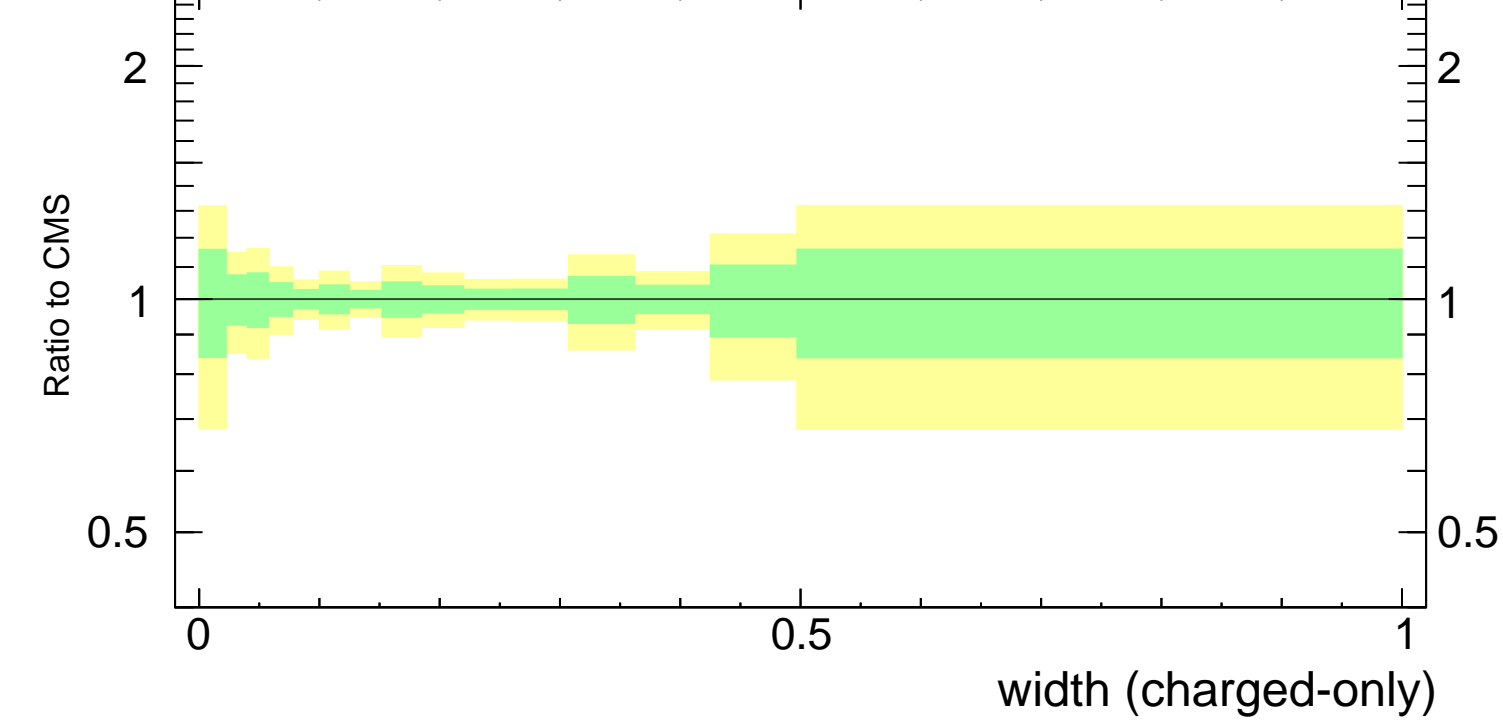

Width λ_{-1}^1 (charged only) (CMS jet substructure)

- CMS
- ▲ Pythia 8.308 default
- Pythia 8.308 tune-A14-CTEQL1
- - - Pythia 8.308 tune-A14-MSTW2008LO
- ⋯ Pythia 8.308 tune-A14-NNPDF2.3LO
- - Δ Pythia 8.308 tune-CUETP8S1

CMS 2021_11920187

Rivet 3.1.10, ≥ 2.5M events
mcplots.cern.ch [arXiv:1306.3436]