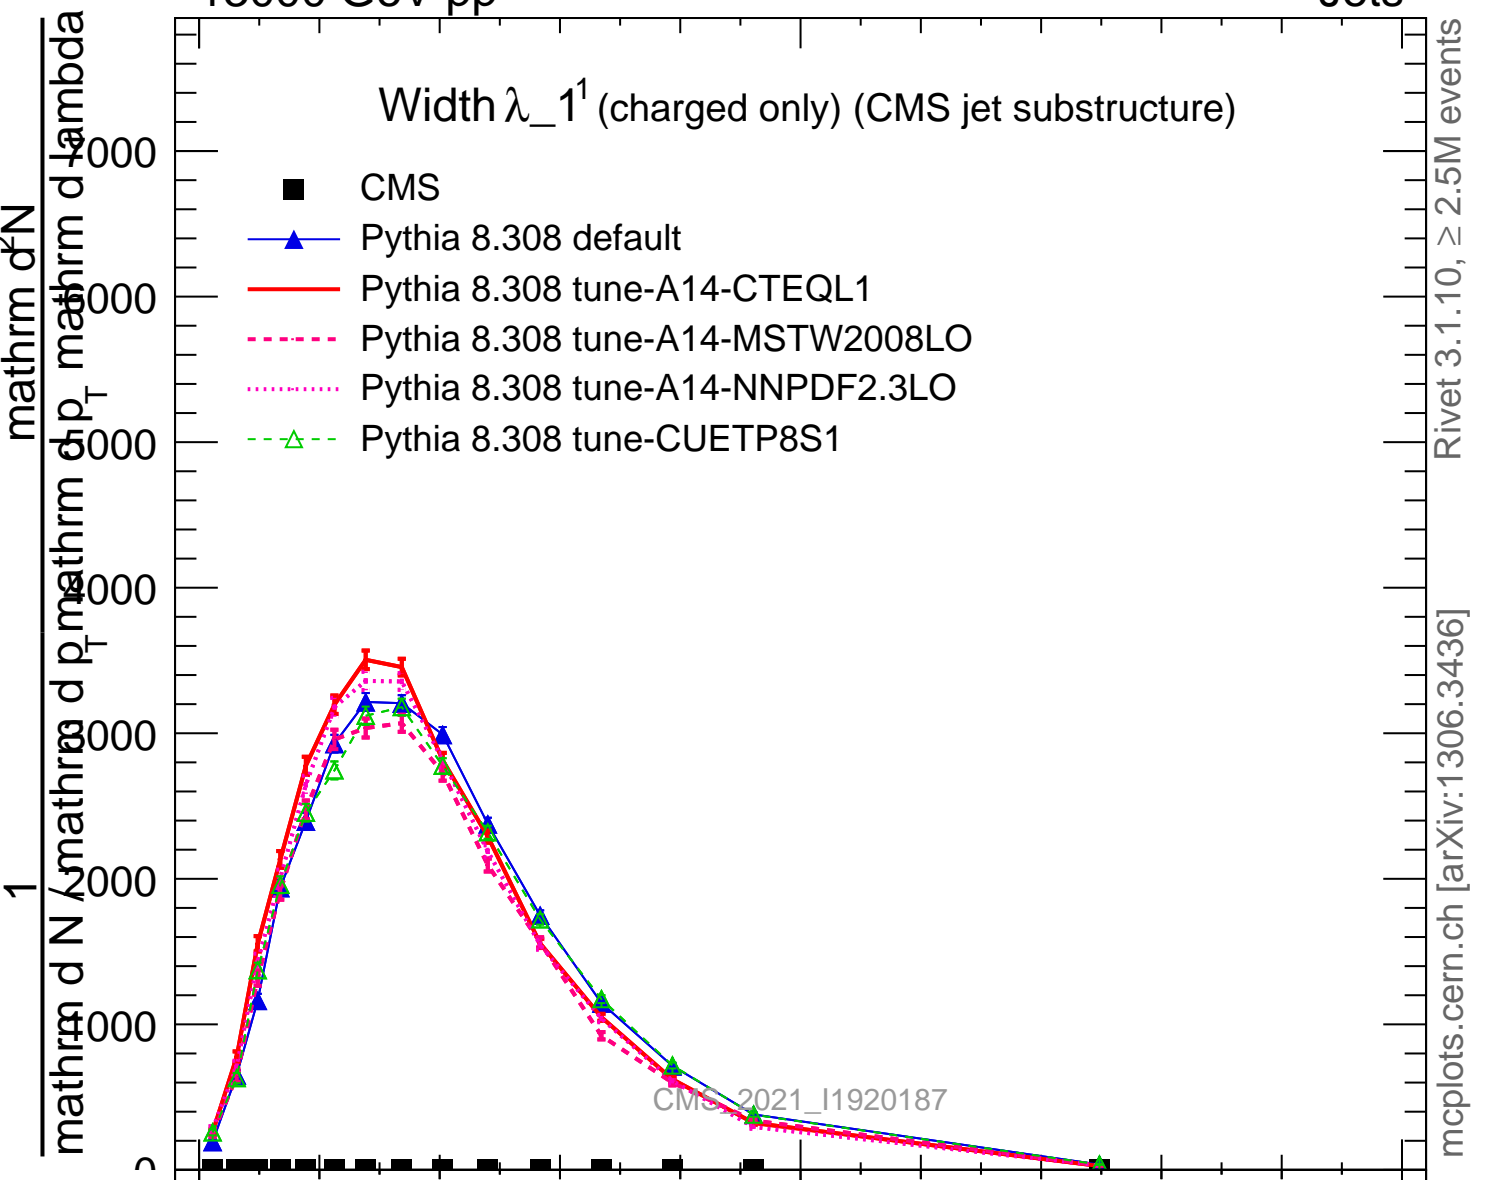

Width λ_{-1}^1 (charged only) (CMS jet substructure)

- CMS
- ▲ Pythia 8.308 default
- Pythia 8.308 tune-A14-CTEQL1
- - - Pythia 8.308 tune-A14-MSTW2008LO
- ⋯ Pythia 8.308 tune-A14-NNPDF2.3LO
- - Δ Pythia 8.308 tune-CUETP8S1

CMS 2021_11920187

Rivet 3.1.10, ≥ 2.5M events
mcplots.cern.ch [arXiv:1306.3436]