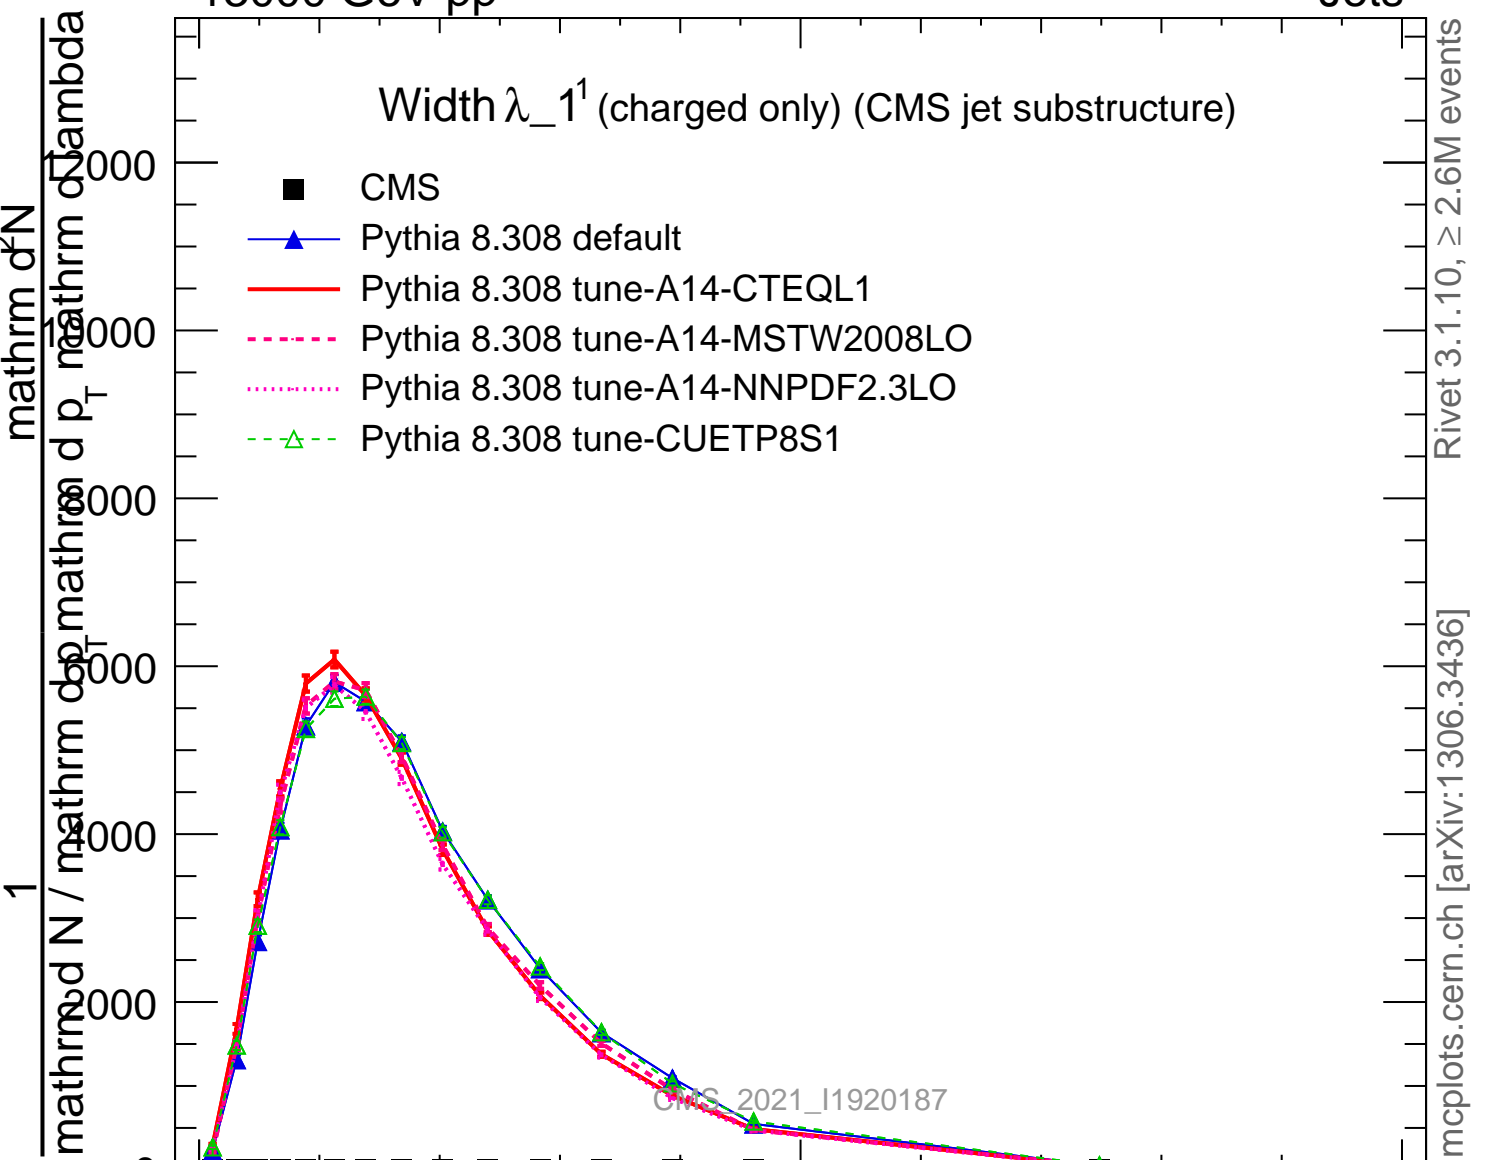

Width λ_{-1}^1 (charged only) (CMS jet substructure)

- CMS
- ▲ Pythia 8.308 default
- Pythia 8.308 tune-A14-CTEQL1
- - - Pythia 8.308 tune-A14-MSTW2008LO
- ⋯ Pythia 8.308 tune-A14-NNPDF2.3LO
- - Δ Pythia 8.308 tune-CUETP8S1

Rivet 3.1.10, ≥ 2.6M events

mcplots.cern.ch [arXiv:1306.3436]

CMS_2021_11920187