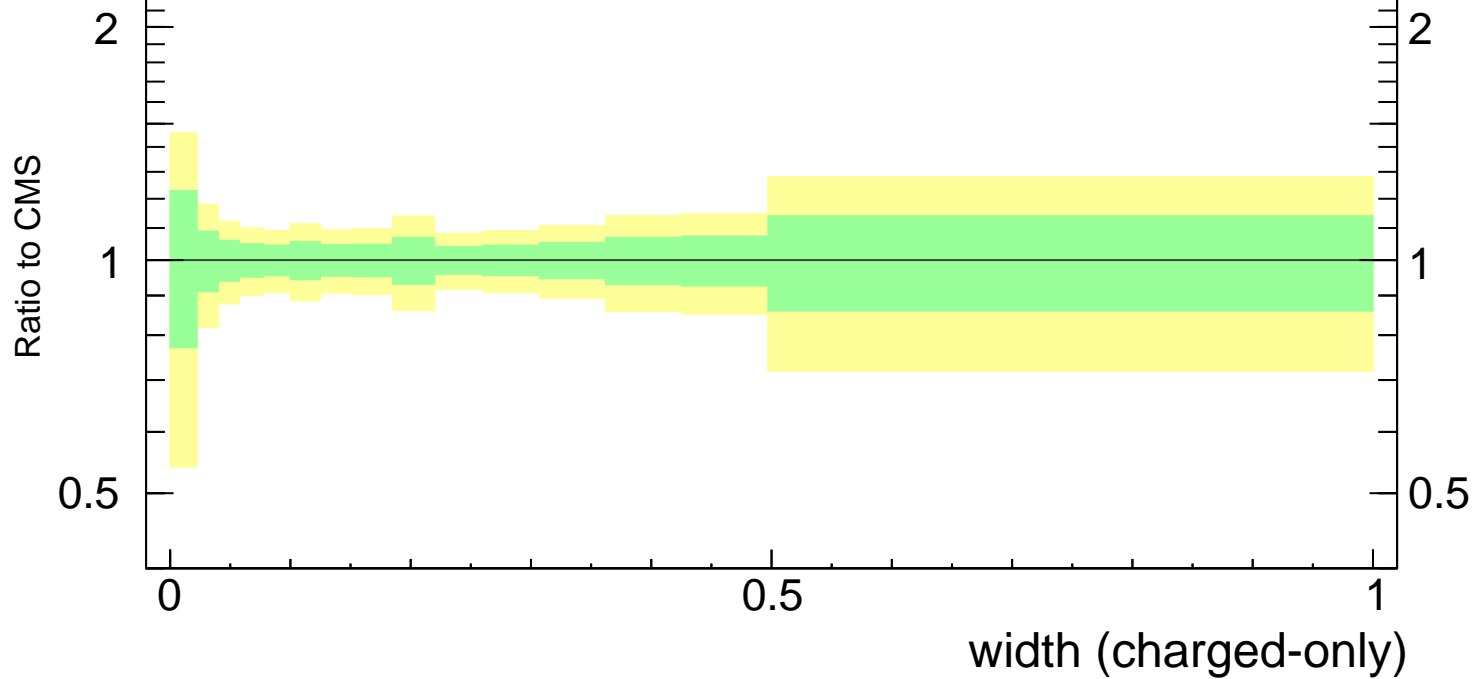

Width λ_{-1}^1 (charged only) (CMS jet substructure)

- CMS
- ▲ Pythia 8.308 default
- Pythia 8.308 tune-A14-CTEQL1
- - - Pythia 8.308 tune-A14-MSTW2008LO
- ⋯ Pythia 8.308 tune-A14-NNPDF2.3LO
- - Δ Pythia 8.308 tune-CUETP8S1

Rivet 3.1.10, ≥ 2.6M events

mcplots.cern.ch [arXiv:1306.3436]

CMS_2021_11920187