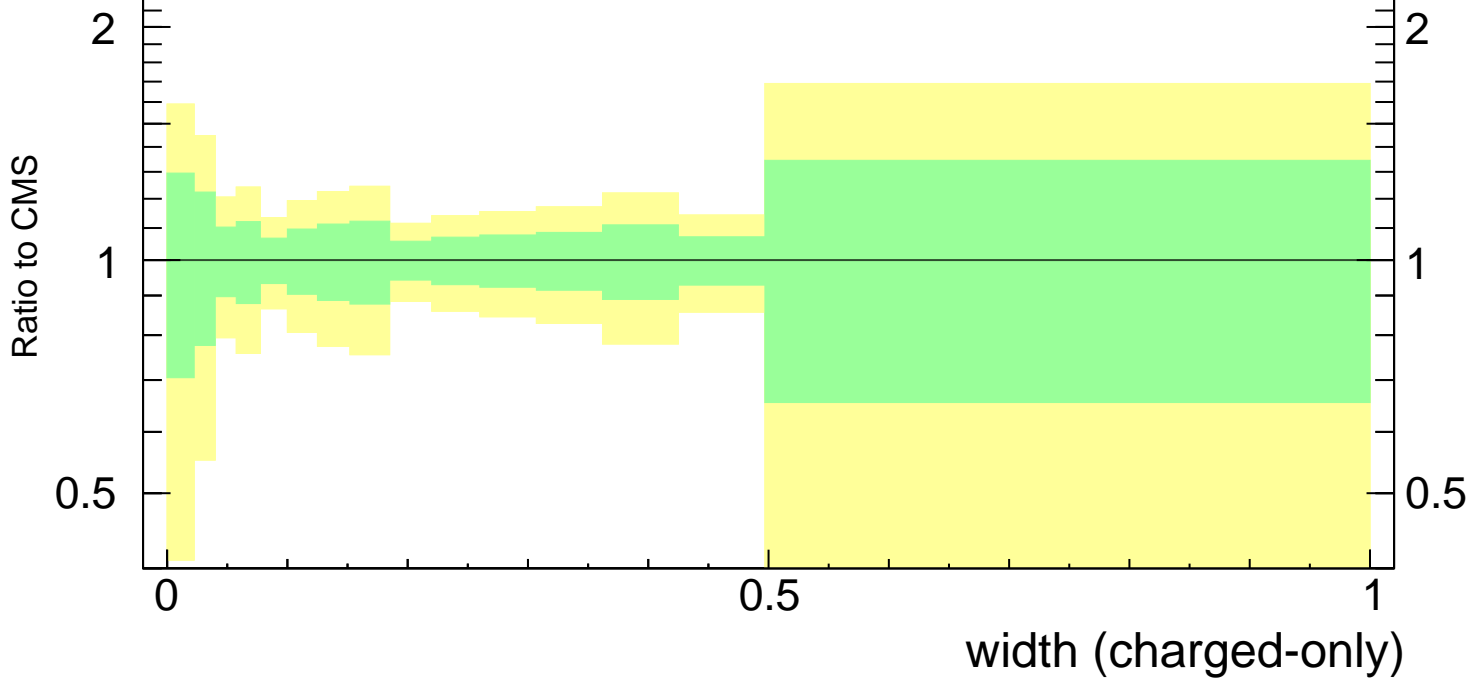

Width  $\lambda_{-1}$  (charged only) (CMS jet substructure)

- CMS
- ▲ Pythia 8.308 default
- Pythia 8.308 tune-A14-CTEQL1
- - - Pythia 8.308 tune-A14-MSTW2008LO
- ⋯ Pythia 8.308 tune-A14-NNPDF2.3LO
- - Δ Pythia 8.308 tune-CUETP8S1

Rivet 3.1.10, ≥ 2.1M events

mcplots.cern.ch [arXiv:1306.3436]