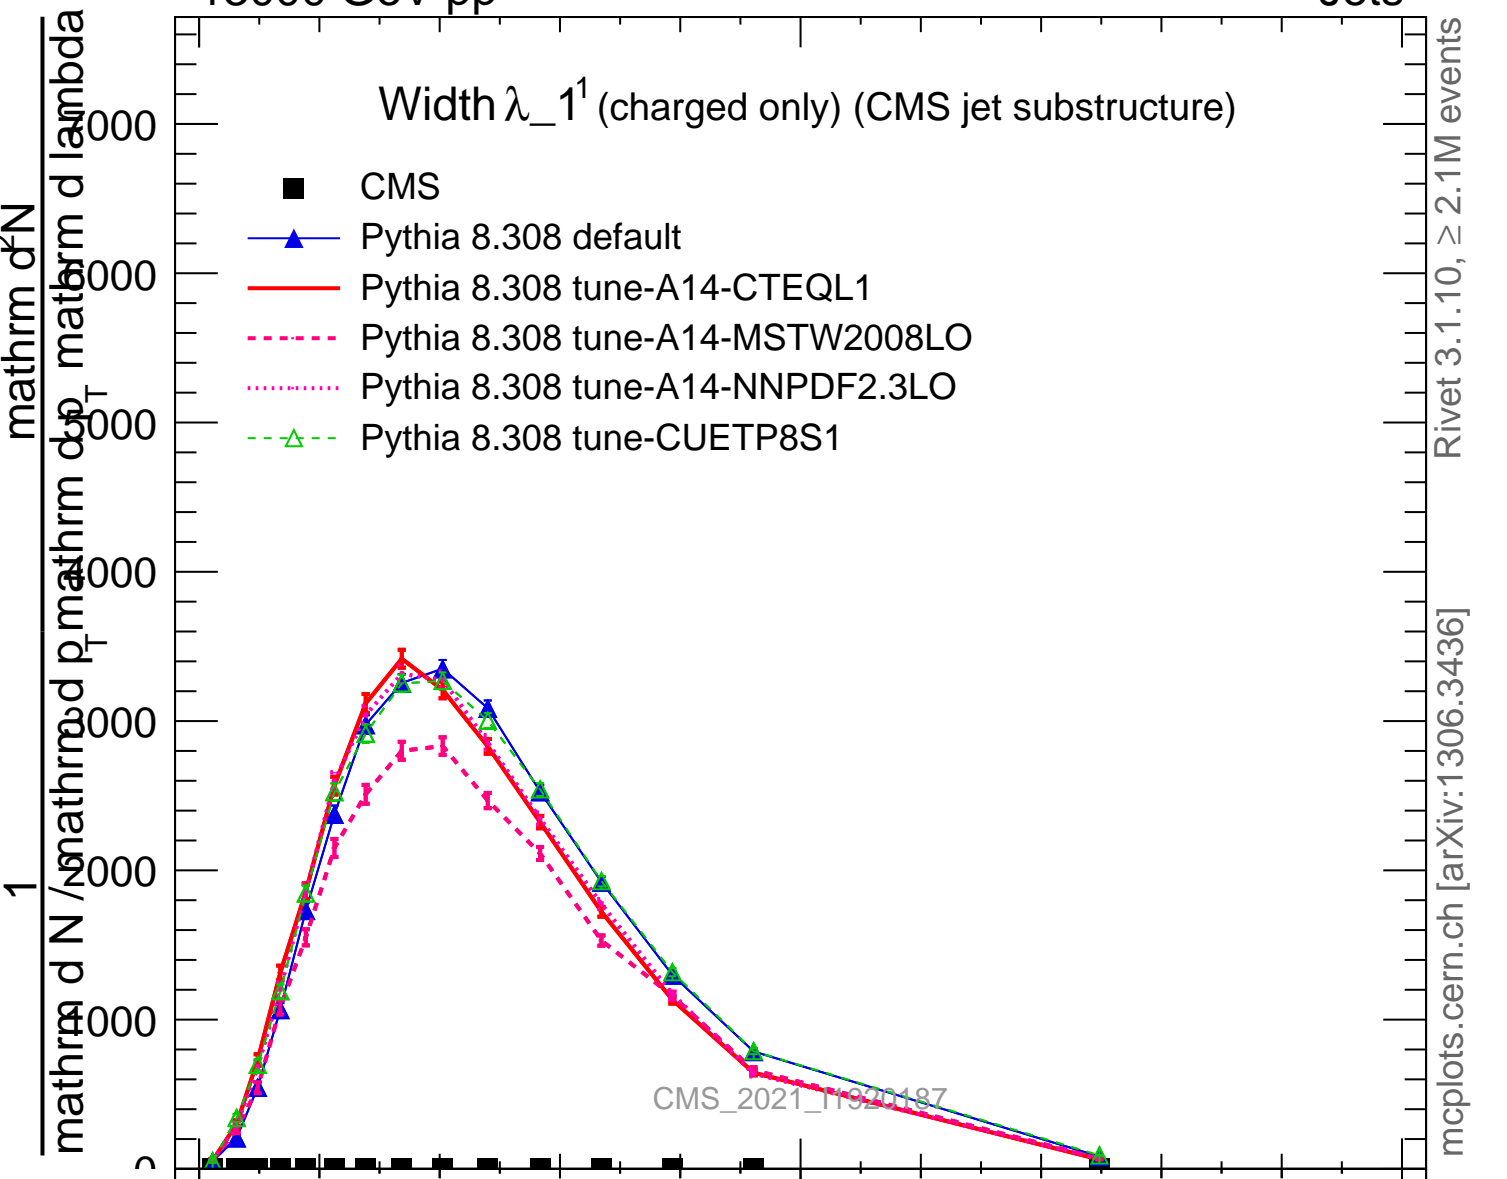

Width  $\lambda_{-1}$  (charged only) (CMS jet substructure)

- CMS
- ▲ Pythia 8.308 default
- Pythia 8.308 tune-A14-CTEQL1
- - - Pythia 8.308 tune-A14-MSTW2008LO
- ⋯ Pythia 8.308 tune-A14-NNPDF2.3LO
- - Δ Pythia 8.308 tune-CUETP8S1

Rivet 3.1.10, ≥ 2.1M events

mcplots.cern.ch [arXiv:1306.3436]