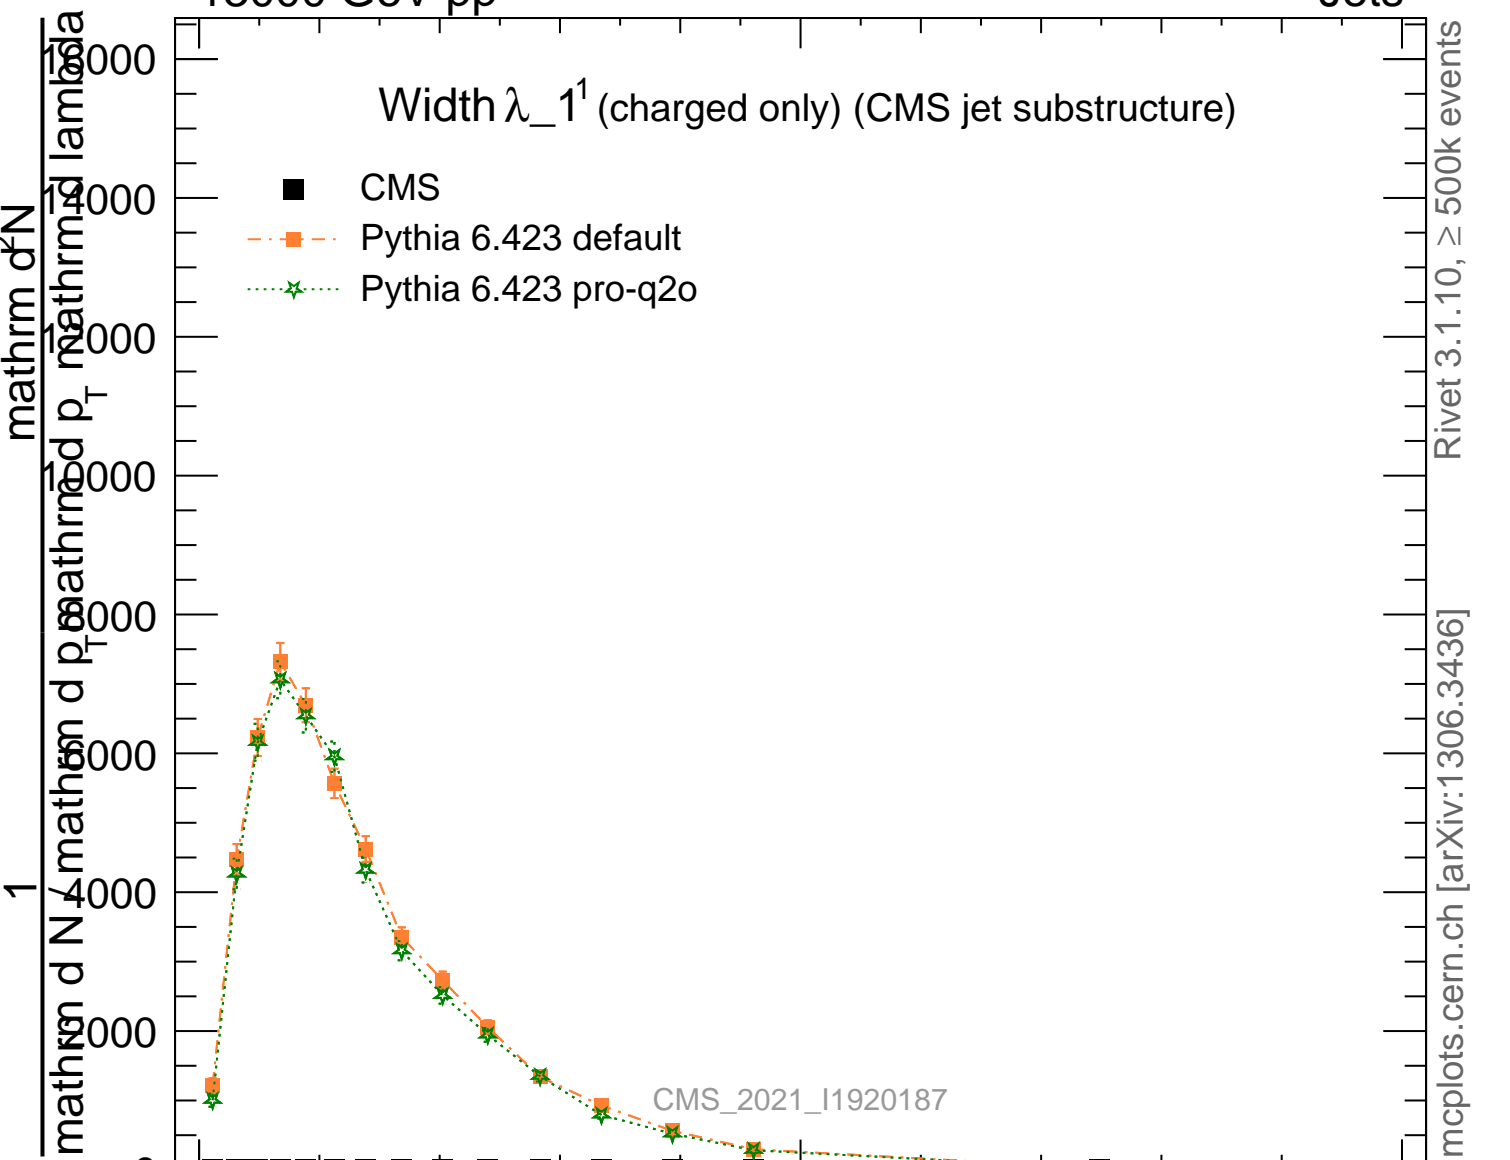

Width λ_{-1} (charged only) (CMS jet substructure)

- CMS
- - ■ Pythia 6.423 default
- - ★ Pythia 6.423 pro-q2o

Rivet 3.1.10, $\geq 500k$ events
mcplots.cern.ch [arXiv:1306.3436]

CMS_2021_I1920187