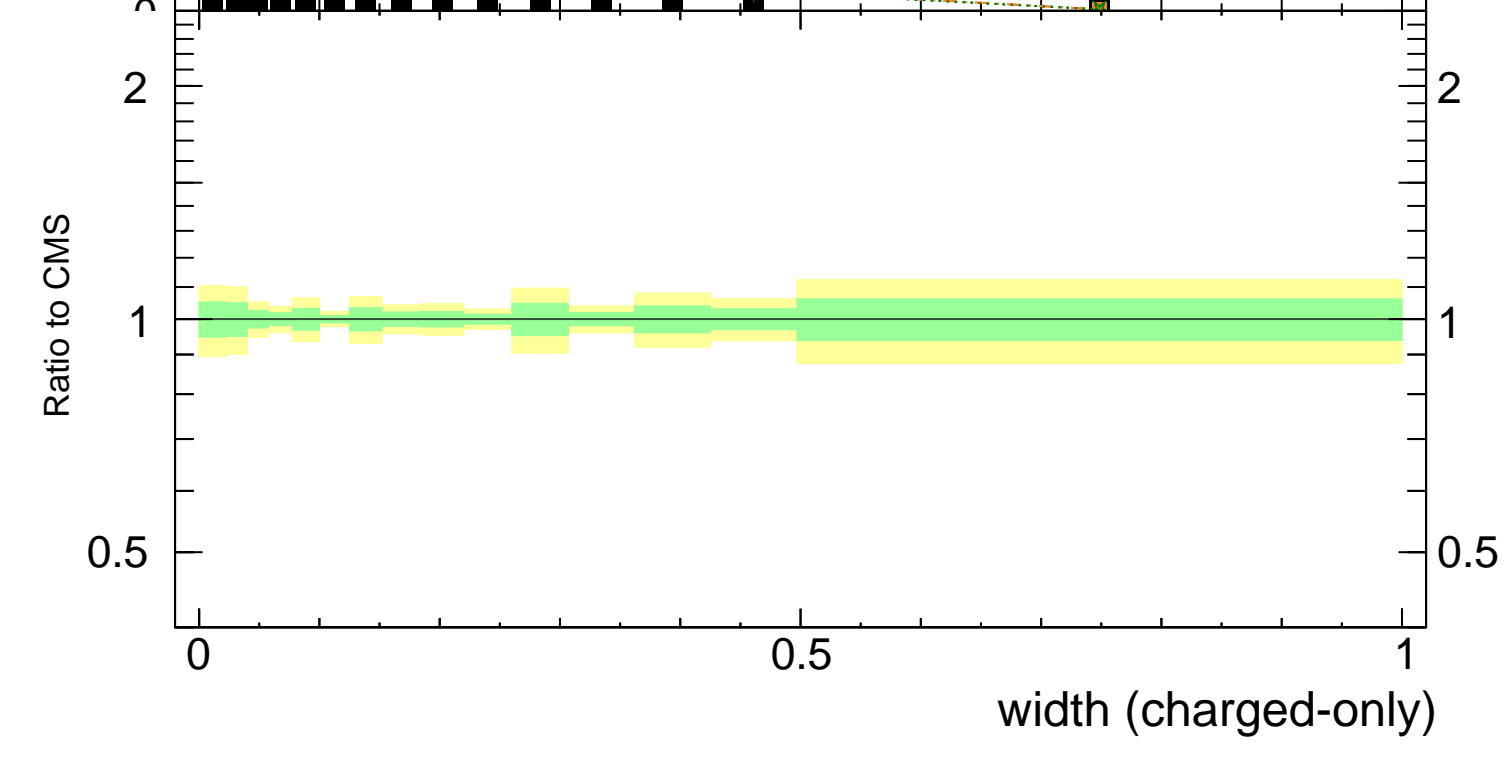

Width λ_{-1} (charged only) (CMS jet substructure)

- CMS
- - ■ Pythia 6.423 default
- - ★ Pythia 6.423 pro-q2o

Rivet 3.1.10, $\geq 500k$ events
mcplots.cern.ch [arXiv:1306.3436]

CMS_2021_I1920187