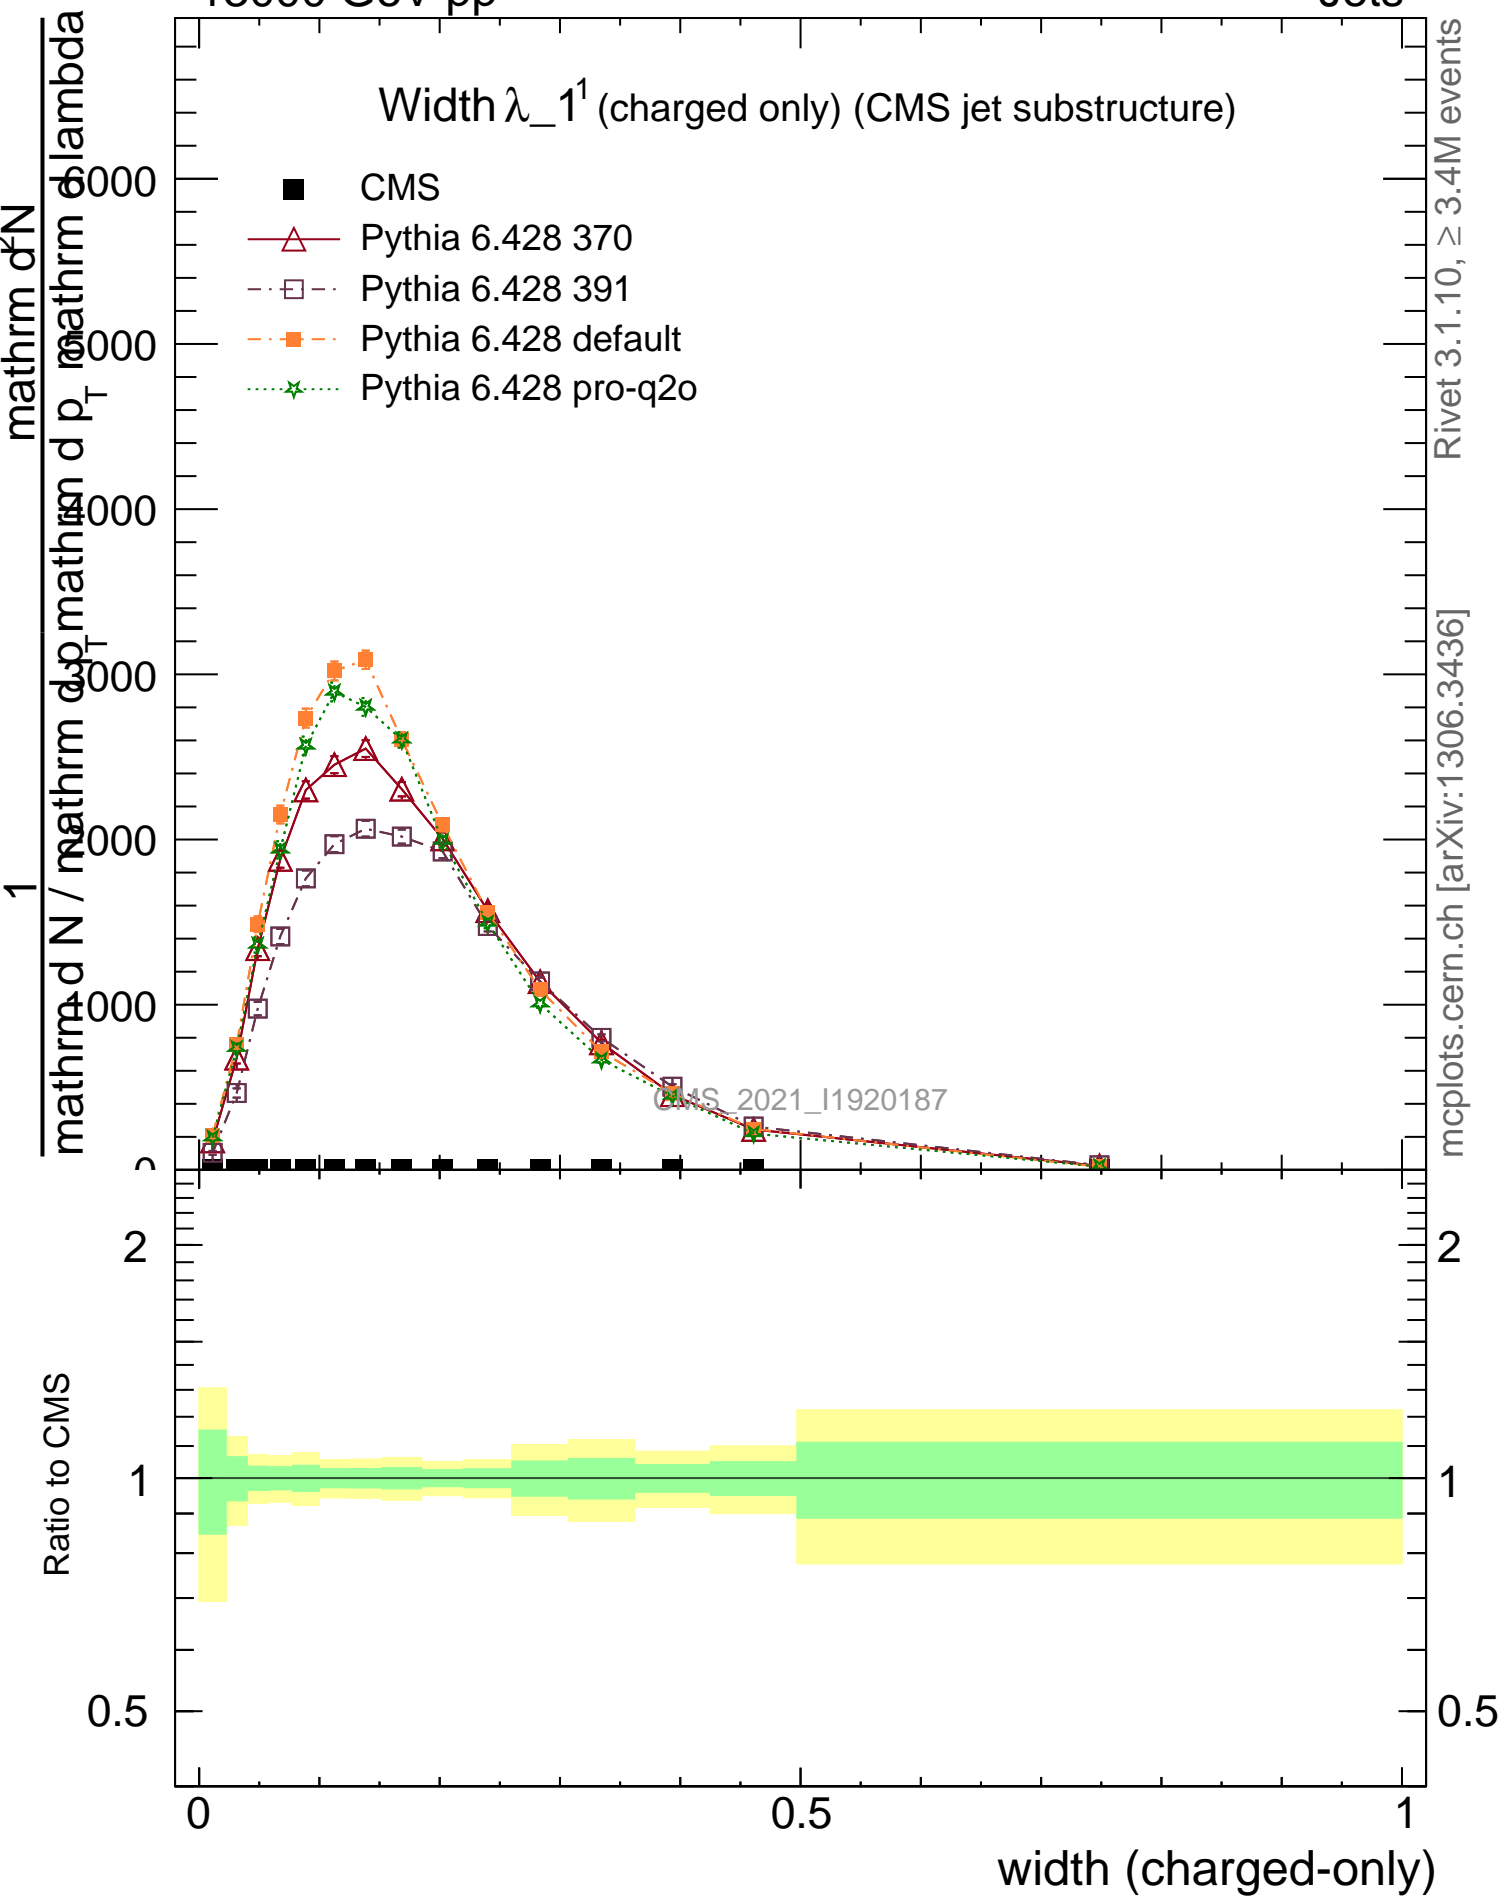

Width  $\lambda_{-1}^1$  (charged only) (CMS jet substructure)

- CMS
- △ Pythia 6.428 370
- Pythia 6.428 391
- Pythia 6.428 default
- ☆ Pythia 6.428 pro-q2o

CMS 2021\_11920187

mcplots.cern.ch [arXiv:1306.3436]

Rivet 3.1.10,  $\geq 3.4M$  events