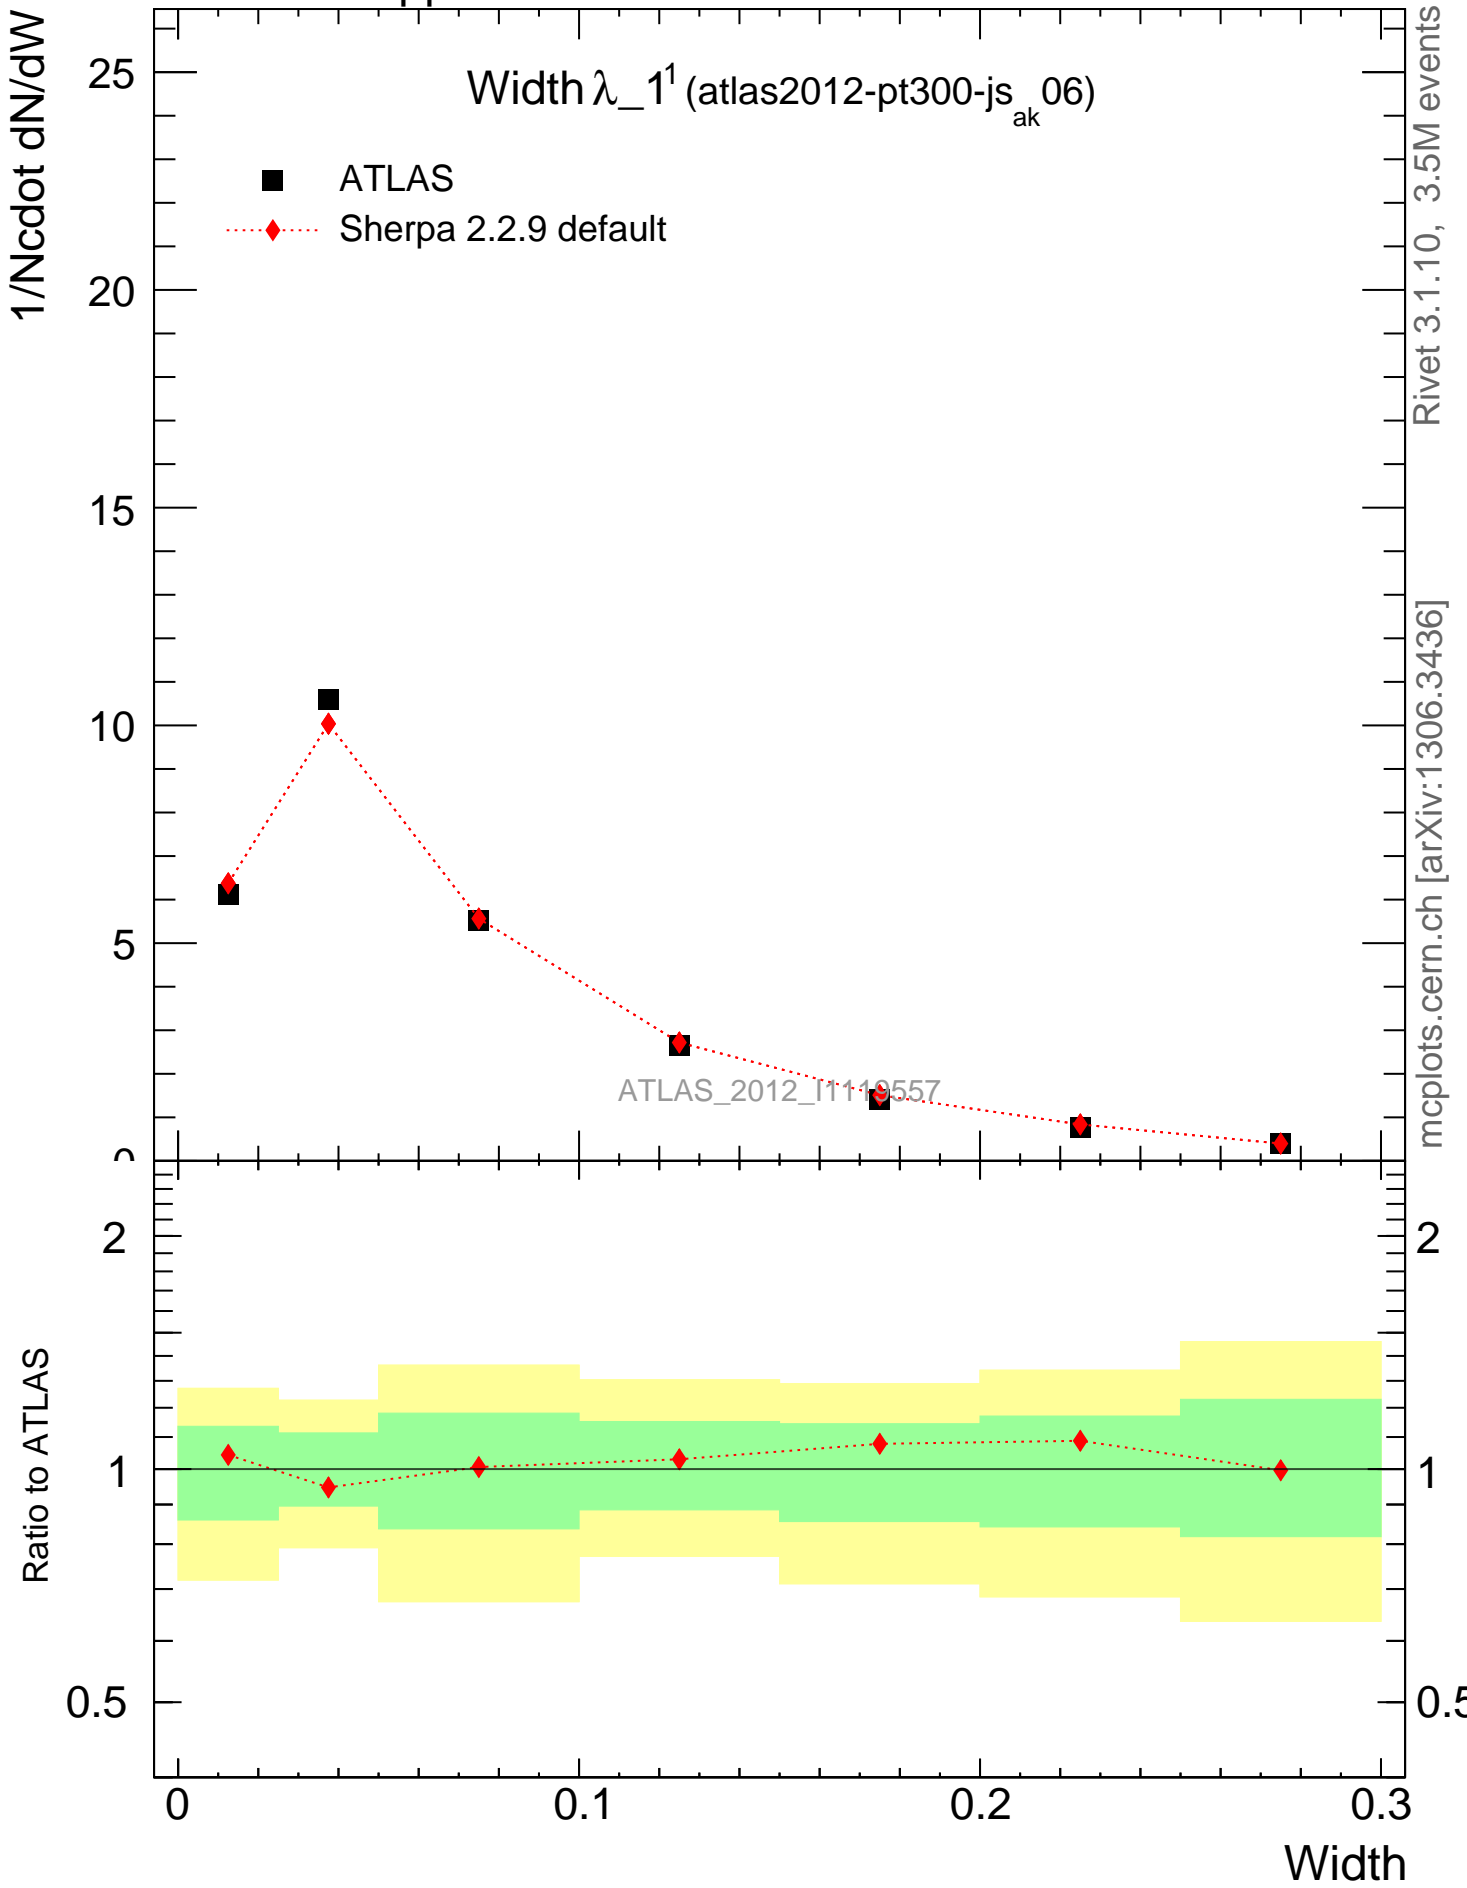

7000 GeV pp

Jets

Rivet 3.1.10, 3.5M events
mcplots.cern.ch [arXiv:1306.3436]