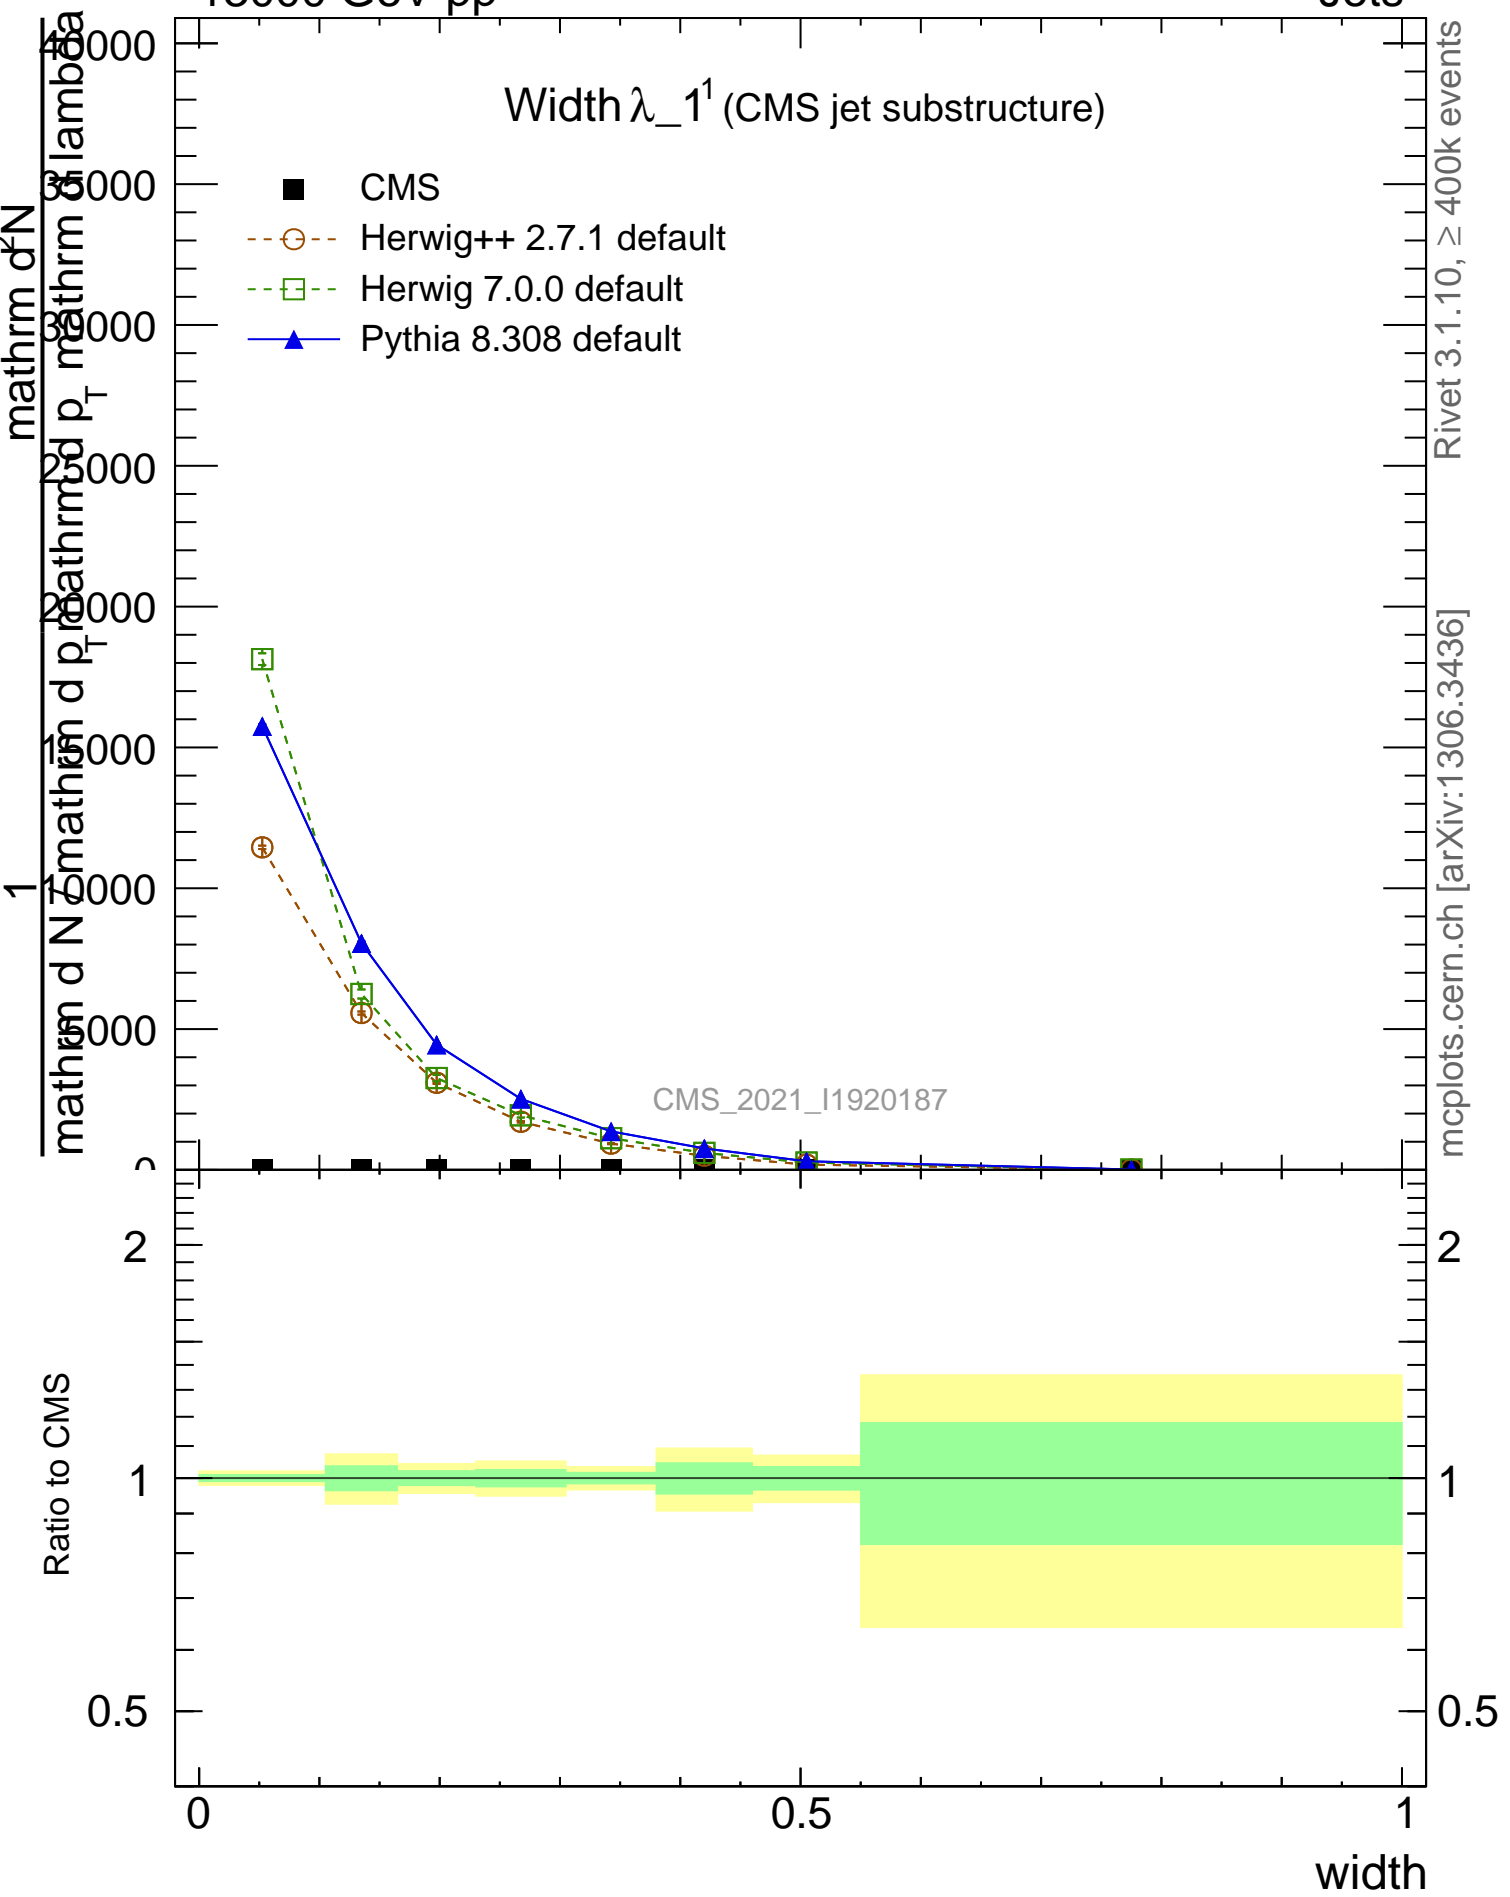

Width λ_{-1} (CMS jet substructure)

CMS_2021_I1920187

mcplots.cern.ch [arXiv:1306.3436]

Rivet 3.1.10, ≥ 400k events