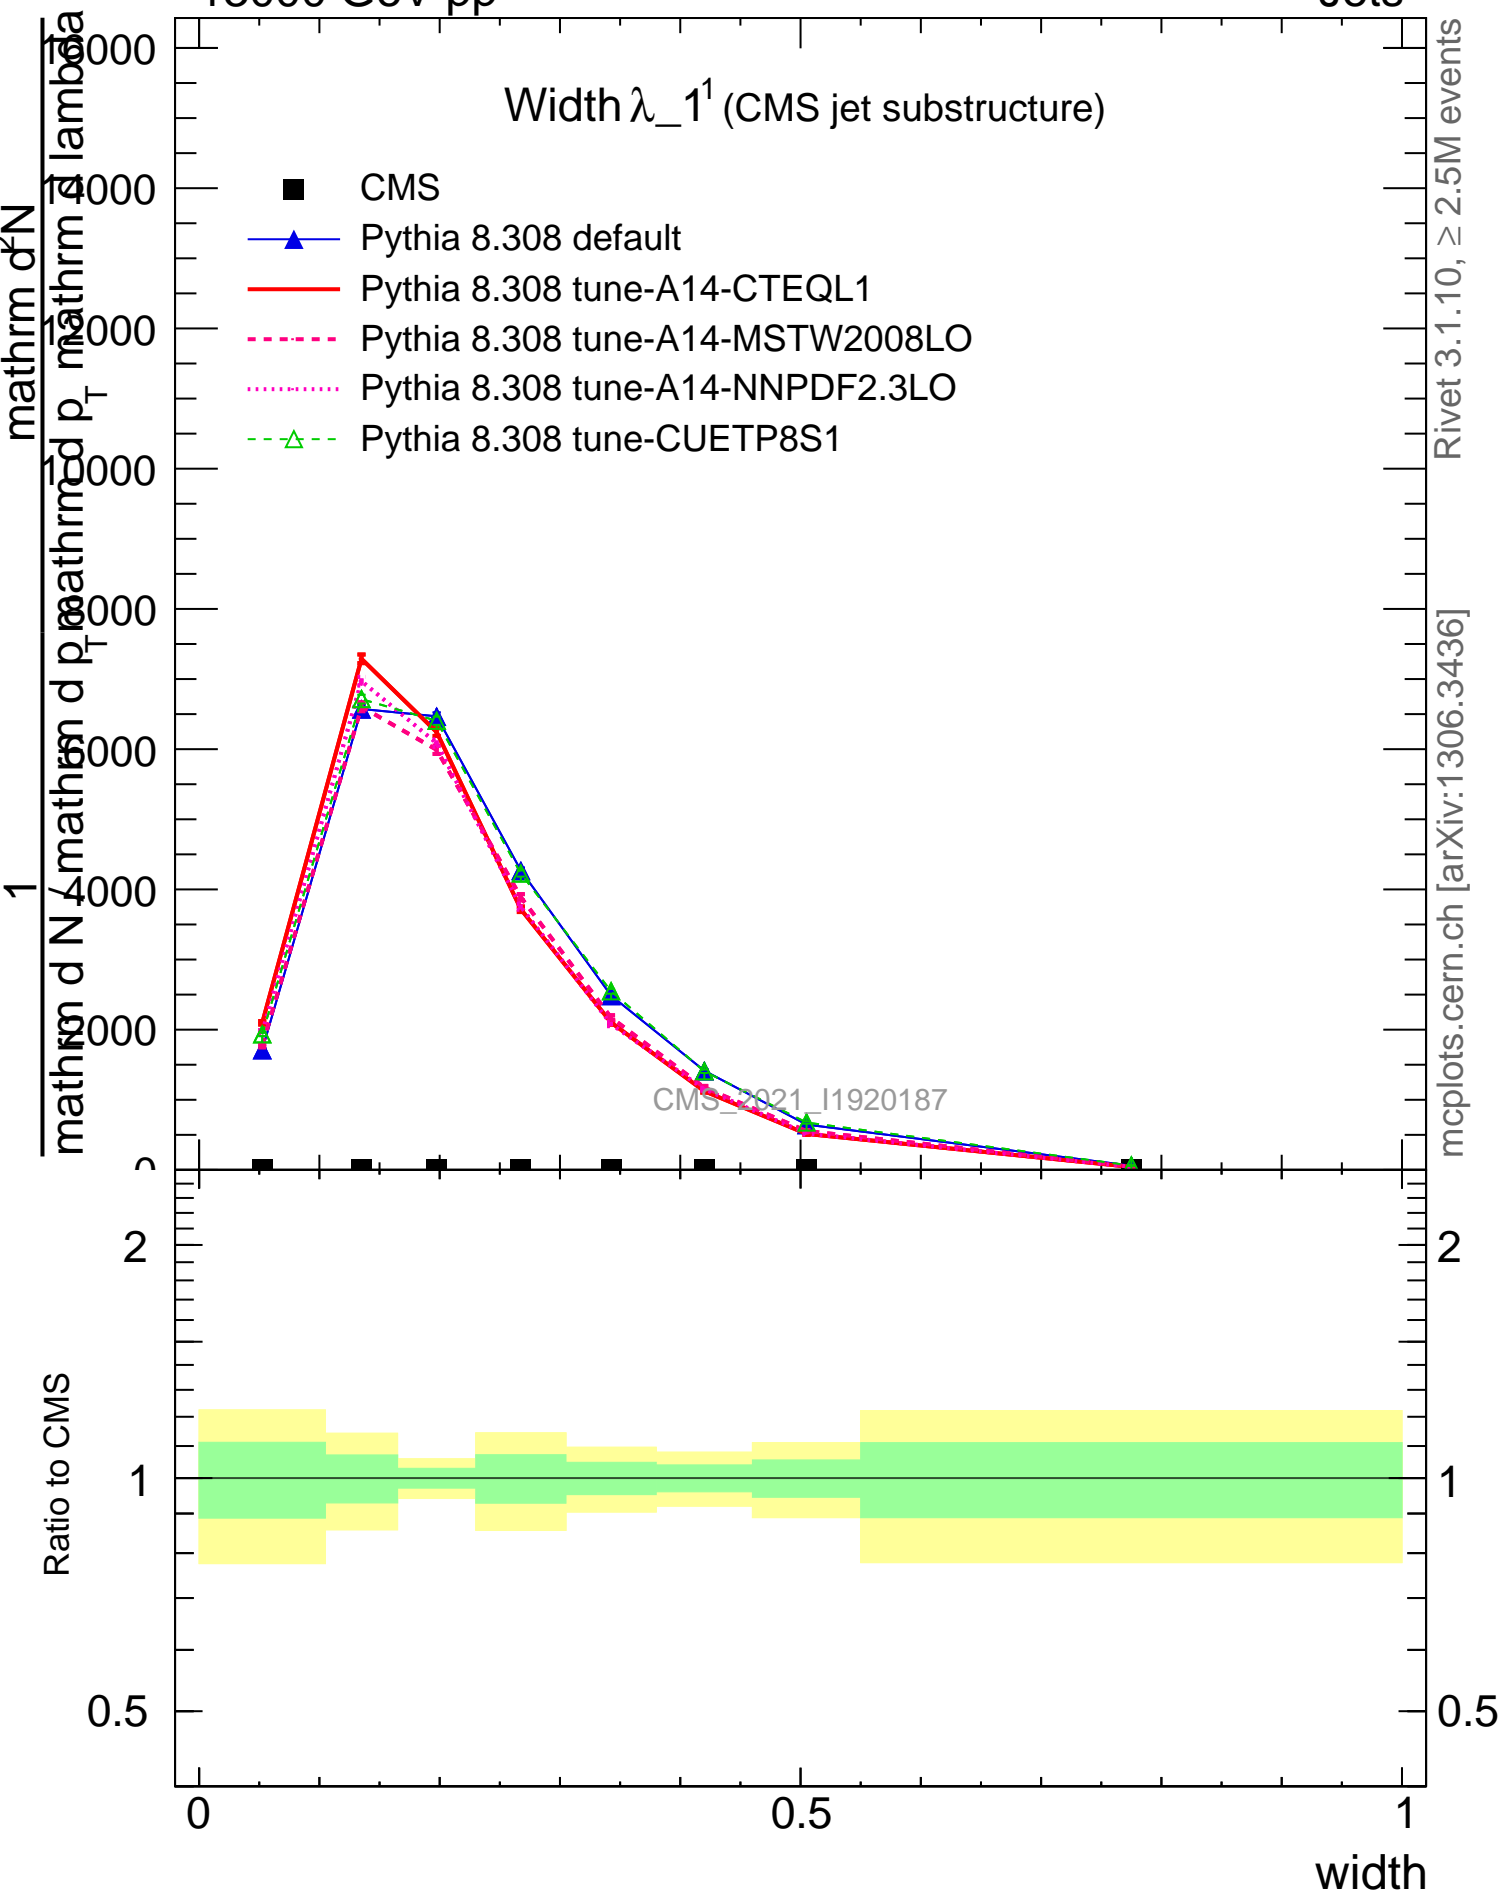

Width λ_{-1} (CMS jet substructure)

CMS_2021_11920187

mcplots.cern.ch [arXiv:1306.3436]

Rivet 3.1.10, ≥ 2.5M events