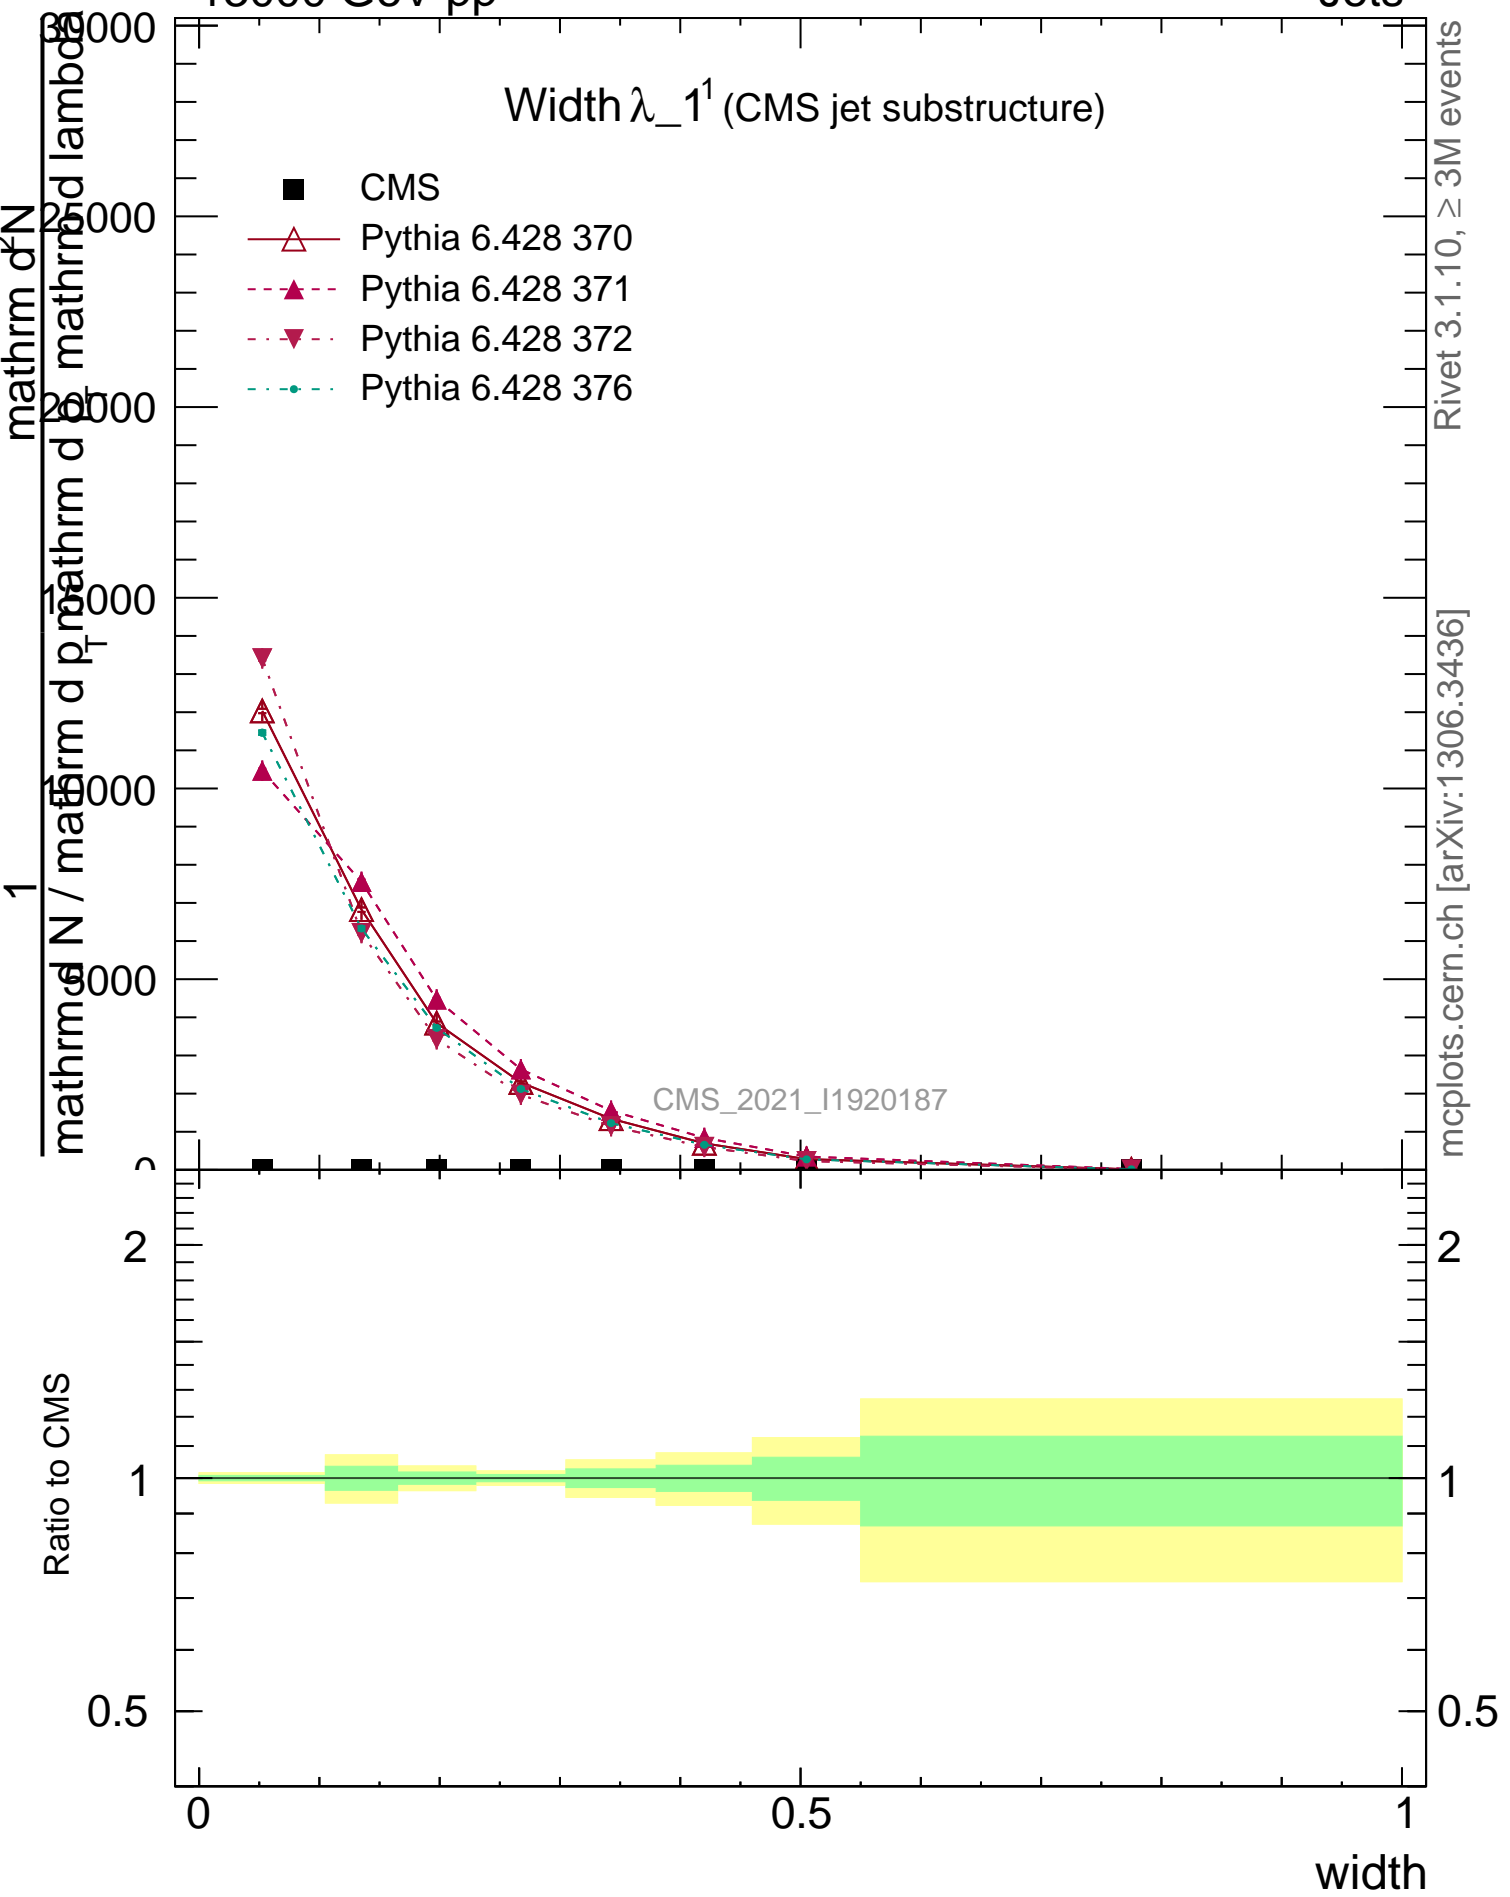

Width  $\lambda_{-1}$  (CMS jet substructure)

CMS\_2021\_I1920187

mcplots.cern.ch [arXiv:1306.3436]

Rivet 3.1.10,  $\geq 3M$  events